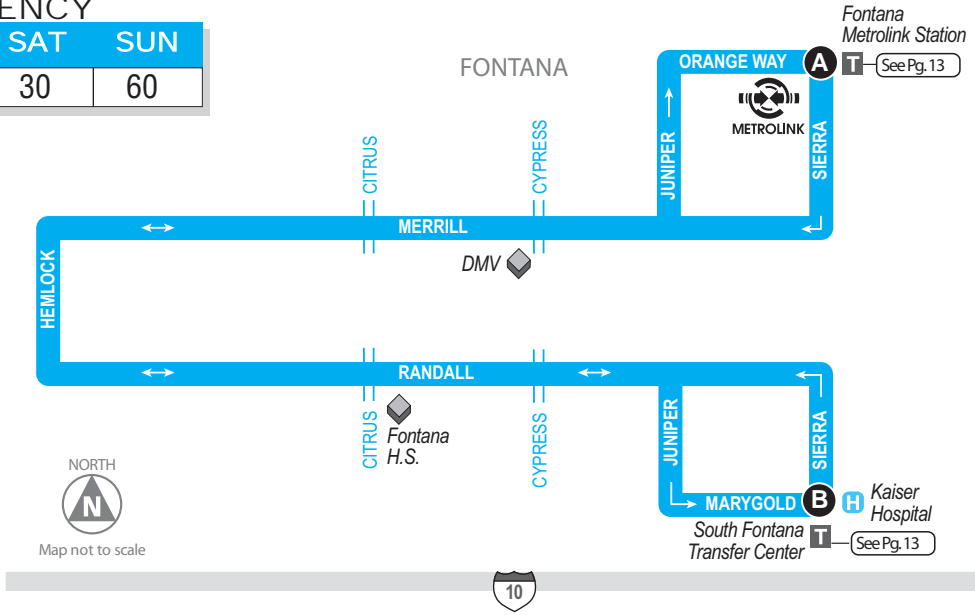

## FONTANA METROLINK - VIA HEMLOCK - KAISER

**A** Timepoint—Look for the matching symbol in the timetable section.

**P** Point of interest  
**H** Medical Center

**T** Transfer Point  
**1,2** Connecting Route(s)

### ROUTE 20 : MONDAY - FRIDAY

**B** Marygold at Sierra      **A** Fontana Metrolink      **A** Fontana Metrolink      **B** Marygold at Sierra

## ROUTE 20: SATURDAY

**B**

Marygold at  
Sierra

**A**

Fontana  
Metrolink

**A**

Fontana  
Metrolink

**B**

## ROUTE 20: SUNDAY

**B**

Marygold at  
Sierra

**A**

Fontana  
Metrolink

**A**

Fontana  
Metrolink

**B**