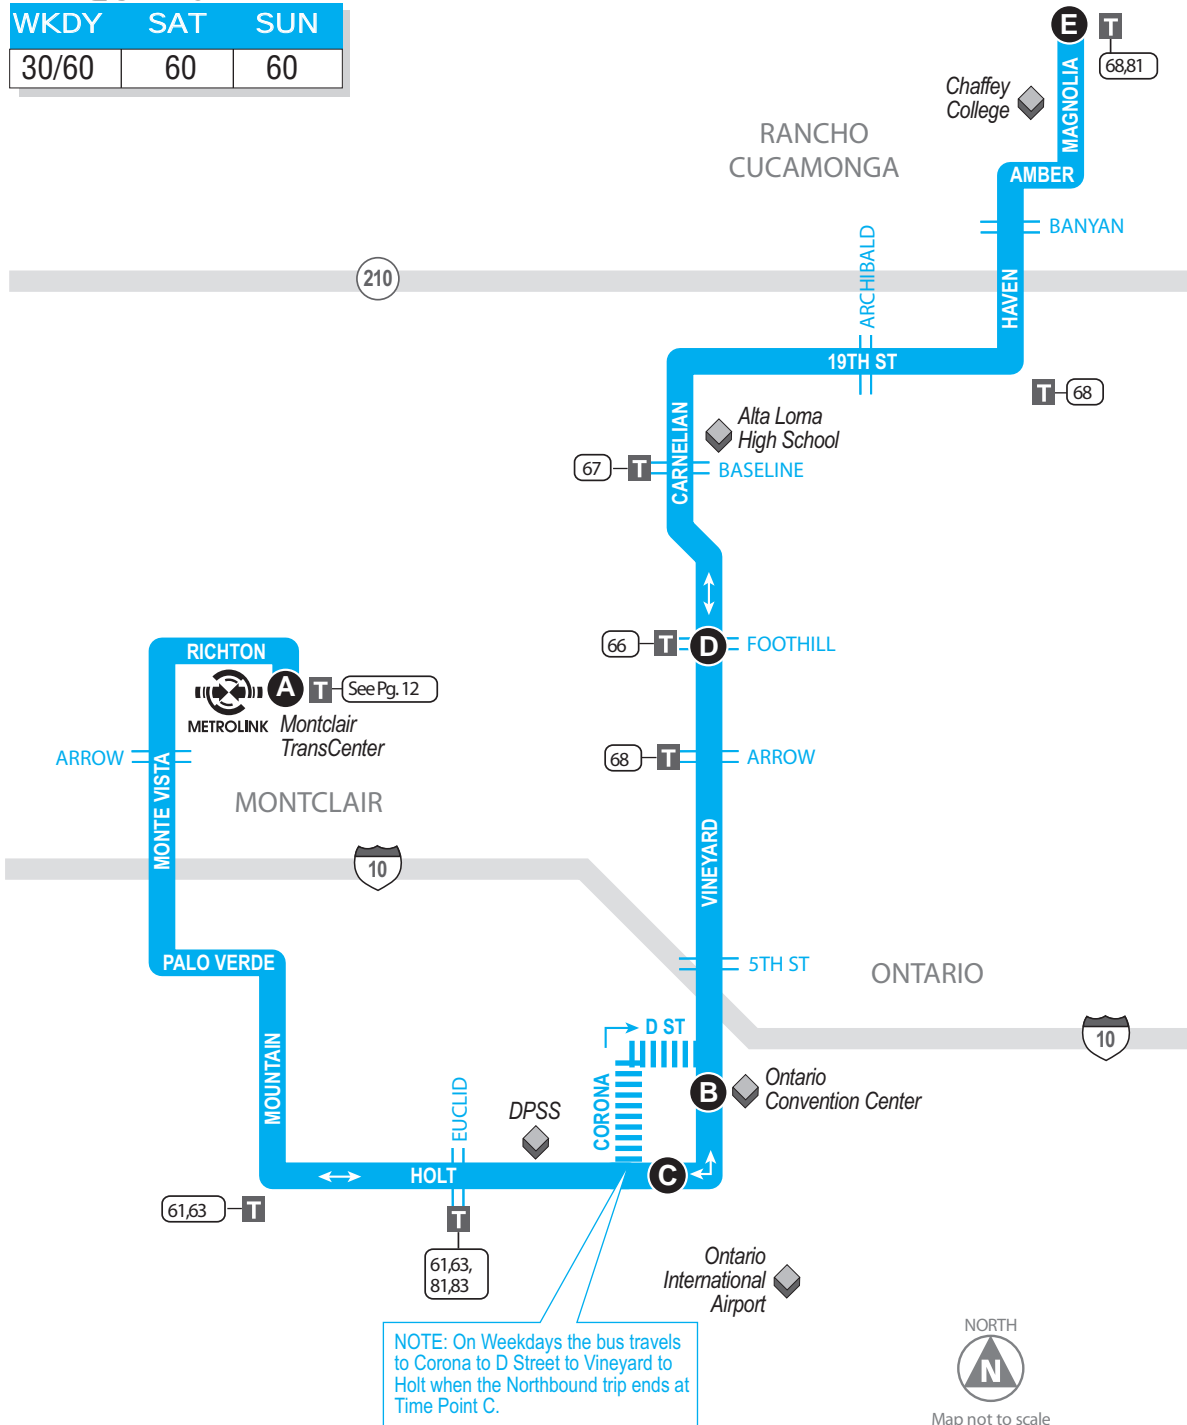

80

MONTCLAIR - ONT CONV CTR. - CHAFFEY COLLEGE

■ Bus Route
A Timepoint—Look for the matching symbol in the timetable section.
Metrolink Station
◆ Point of interest
T Transfer Point
▮▮▮▮ Tripper Service
H Medical Center
1,2 Connecting Route(s)

FREQUENCY

WKDY	SAT	SUN
30/60	60	60

NORTH

Map not to scale