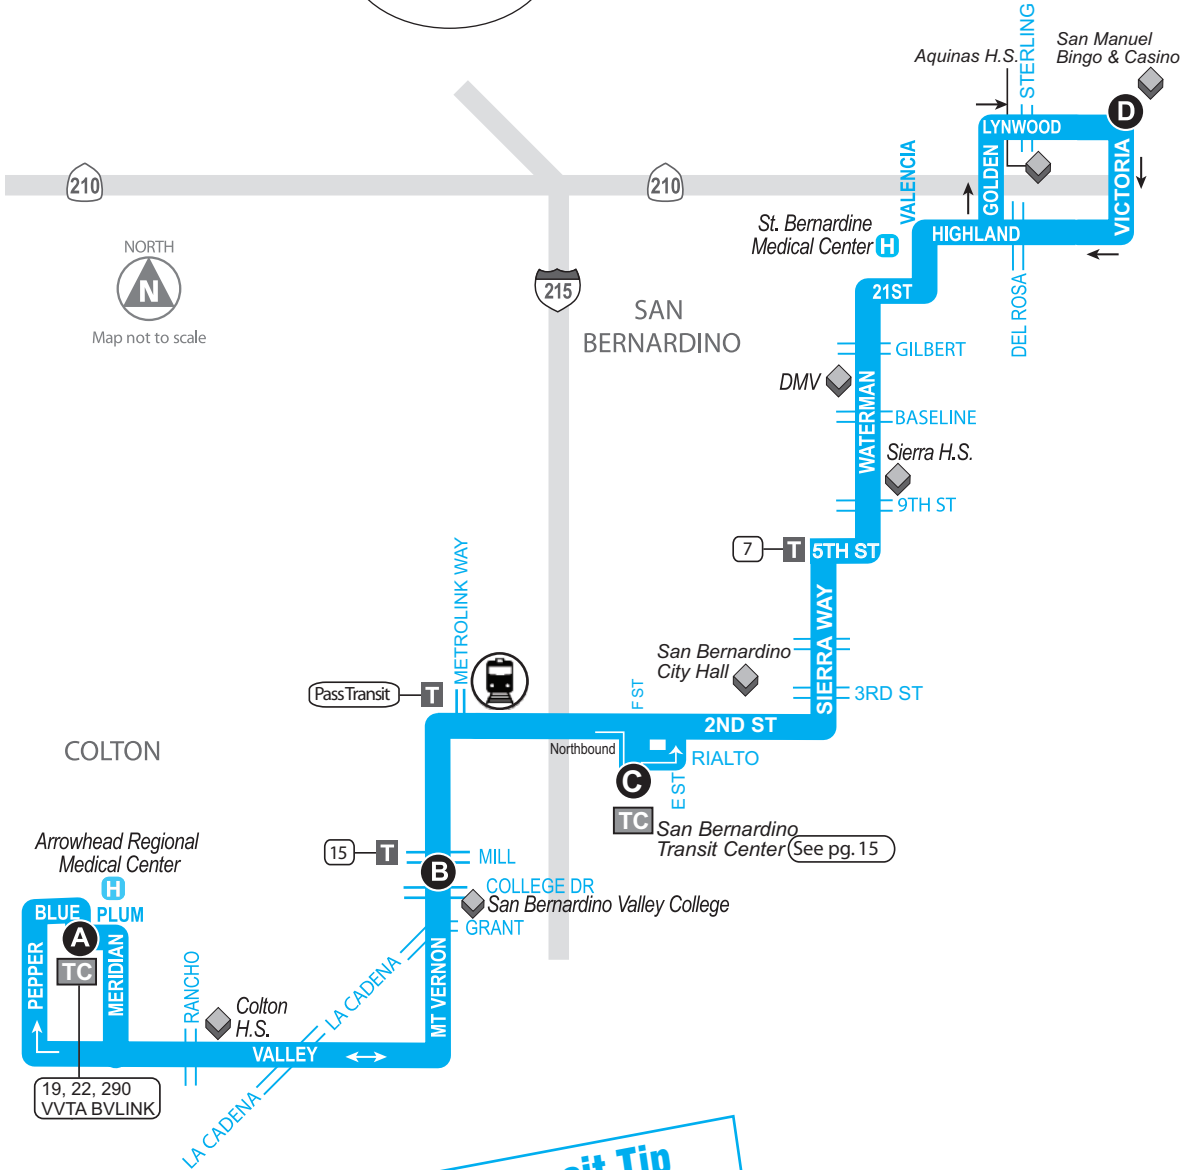

## ARMC - SAN BERNARDINO - DEL ROSA

■ Bus Route    
 **A** Timepoint - Look for the matching symbol in the timetable section.    
  Metrolink Station    
  Point of interest    
 **T** Transfer Point    
 **TC** Transit/Transfer Center  
||||| Tripper Service    
 **P** Park-and-Ride    
 **H** Medical Center    
 1,2 Connection Route(s)    
 **TC** Transit/Transfer Center

### FREQUENCY

WKDY	SAT	SUN
15	30	30

This route connects with sbX!

**Transit Tip**

**Traveling to downtown San Bernardino? Routes 1, 2, 3, 4, 7, 8, 10, 11, 14, 15, 215, 208, 290 and sbX get you there!**

## ROUTE 1: SATURDAY

<b>A</b>	<b>B</b>	<b>C</b>		<b>D</b>		<b>C</b>	<b>B</b>	<b>A</b>
Arrowhead Regional Medical Center	Mt. Vernon & College	San Bernardino Transit Center		Lynwood & Victoria		San Bernardino Transit Center	Mt. Vernon & College	Arrowhead Regional Medical Center

## ROUTE 1: SUNDAY

<b>A</b>	<b>B</b>	<b>C</b>		<b>D</b>		<b>C</b>	<b>B</b>	<b>A</b>
Arrowhead Regional Medical Center	Mt. Vernon & College	San Bernardino Transit Center		Lynwood & Victoria		San Bernardino Transit Center	Mt. Vernon & College	Arrowhead Regional Medical Center