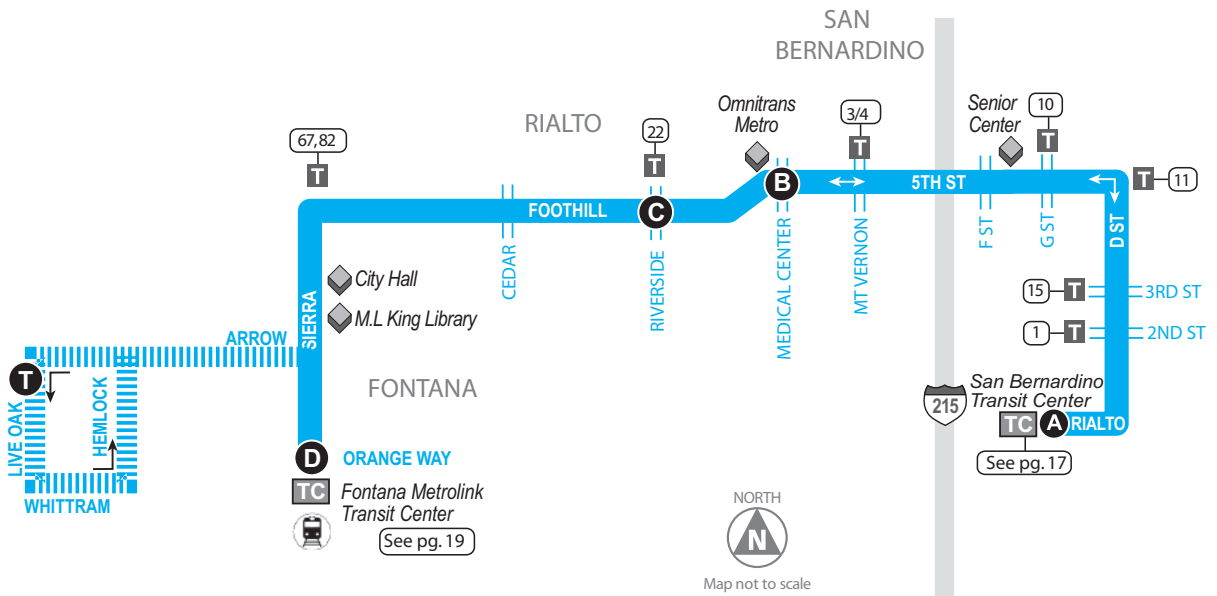

14

FONTANA - FOOTHILL - SAN BERNARDINO

■ Bus Route
 A Timepoint - Look for the matching symbol in the timetable section.
  Metrolink Station
  Point of interest
 T Transfer Point
 TC Transit/Transfer Center
||||| Tripper Service
 P Park-and-Ride
 H Medical Center
 1,2 Connection Route(s)

FREQUENCY

WKDY	SAT	SUN
15	15	15

This route connects with sbX!

Transit Tip

Have you heard the news? Freeway service between San Bernardino and Montclair is back! Route 290 provides express weekday service to downtown San Bernardino, Arrowhead Regional Medical Center, Ontario Mills and Montclair Transit Center. See page 84 for more details!

ROUTE 14: SATURDAY

A	B	C	D	D	C	B	A
San Bernardino Transit Center	5th & Medical Center	Foothill & Riverside	Fontana Metrolink	Fontana Metrolink	Foothill & Riverside	5th & Medical Center	San Bernardino Transit Center

Transit Tip

Heading to the Fontana Metrolink? Routes 10, 14, 15, 19, 20, 61, 66, 67 and 82 will take you there. Check to see which schedule works best for you!