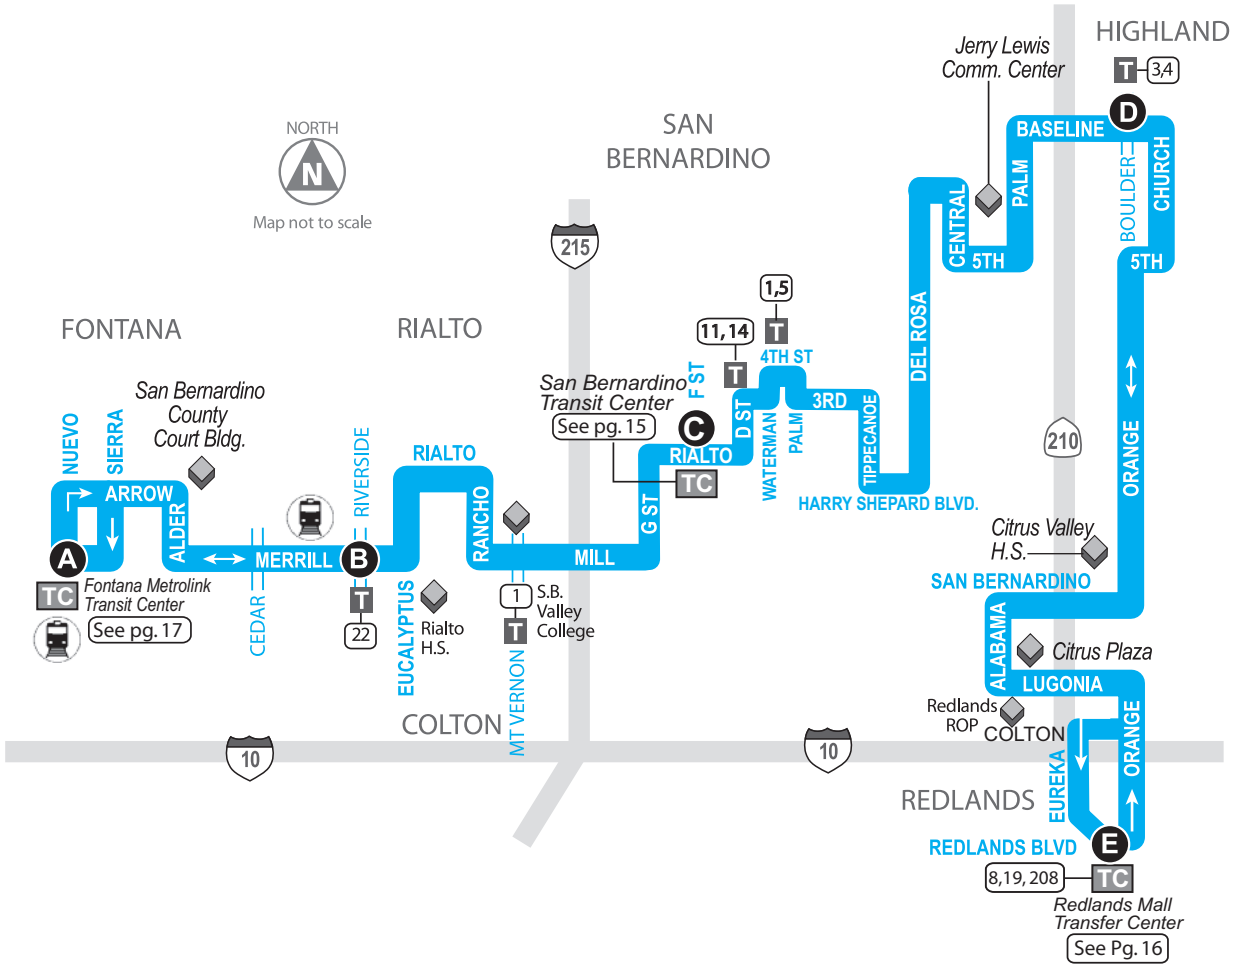

■ Bus Route
A Timepoint - Look for the matching symbol in the timetable section.
Metrolink Station
Point of interest
T Transfer Point
TC Transit/Transfer Center
|||| Tripper Service
P Park-and-Ride
H Medical Center
1,2 Connection Route(s)

FREQUENCY

WKDY	SAT	SUN
30	60	60

This route connects with sbX!

Transit Tip

Help keep us on time! Be ready with exact change, or have your bus pass ready, **BEFORE** you board. If paying with discounted fare, show the required ID to the driver.