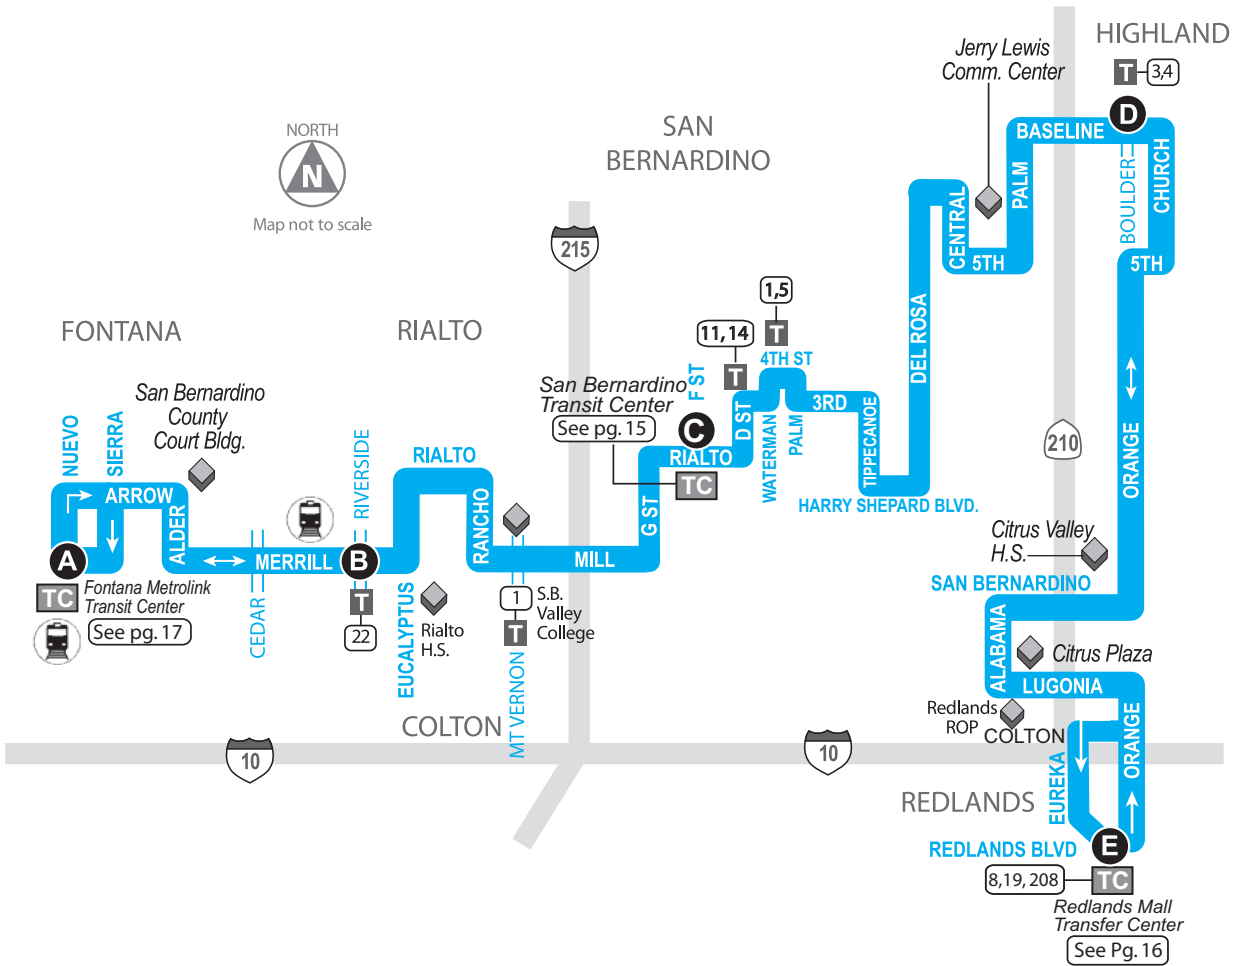

- Bus Route
- Tripper Service
- Timepoint - Look for the matching symbol in the timetable section.
- Metrolink Station
- Point of interest
- Park-and-Ride
- Medical Center
- Transfer Point
- Connection Route(s)
- Transit/Transfer Center

FREQUENCY

WKDY	SAT	SUN
30	60	60

This route connects with sbX!

Rules for Riding

Help keep us on time! Be ready with exact change, or have your bus pass ready, BEFORE you board. If paying with discounted fare, show the required ID to the driver. Omnitrans does not issue courtesy rides.