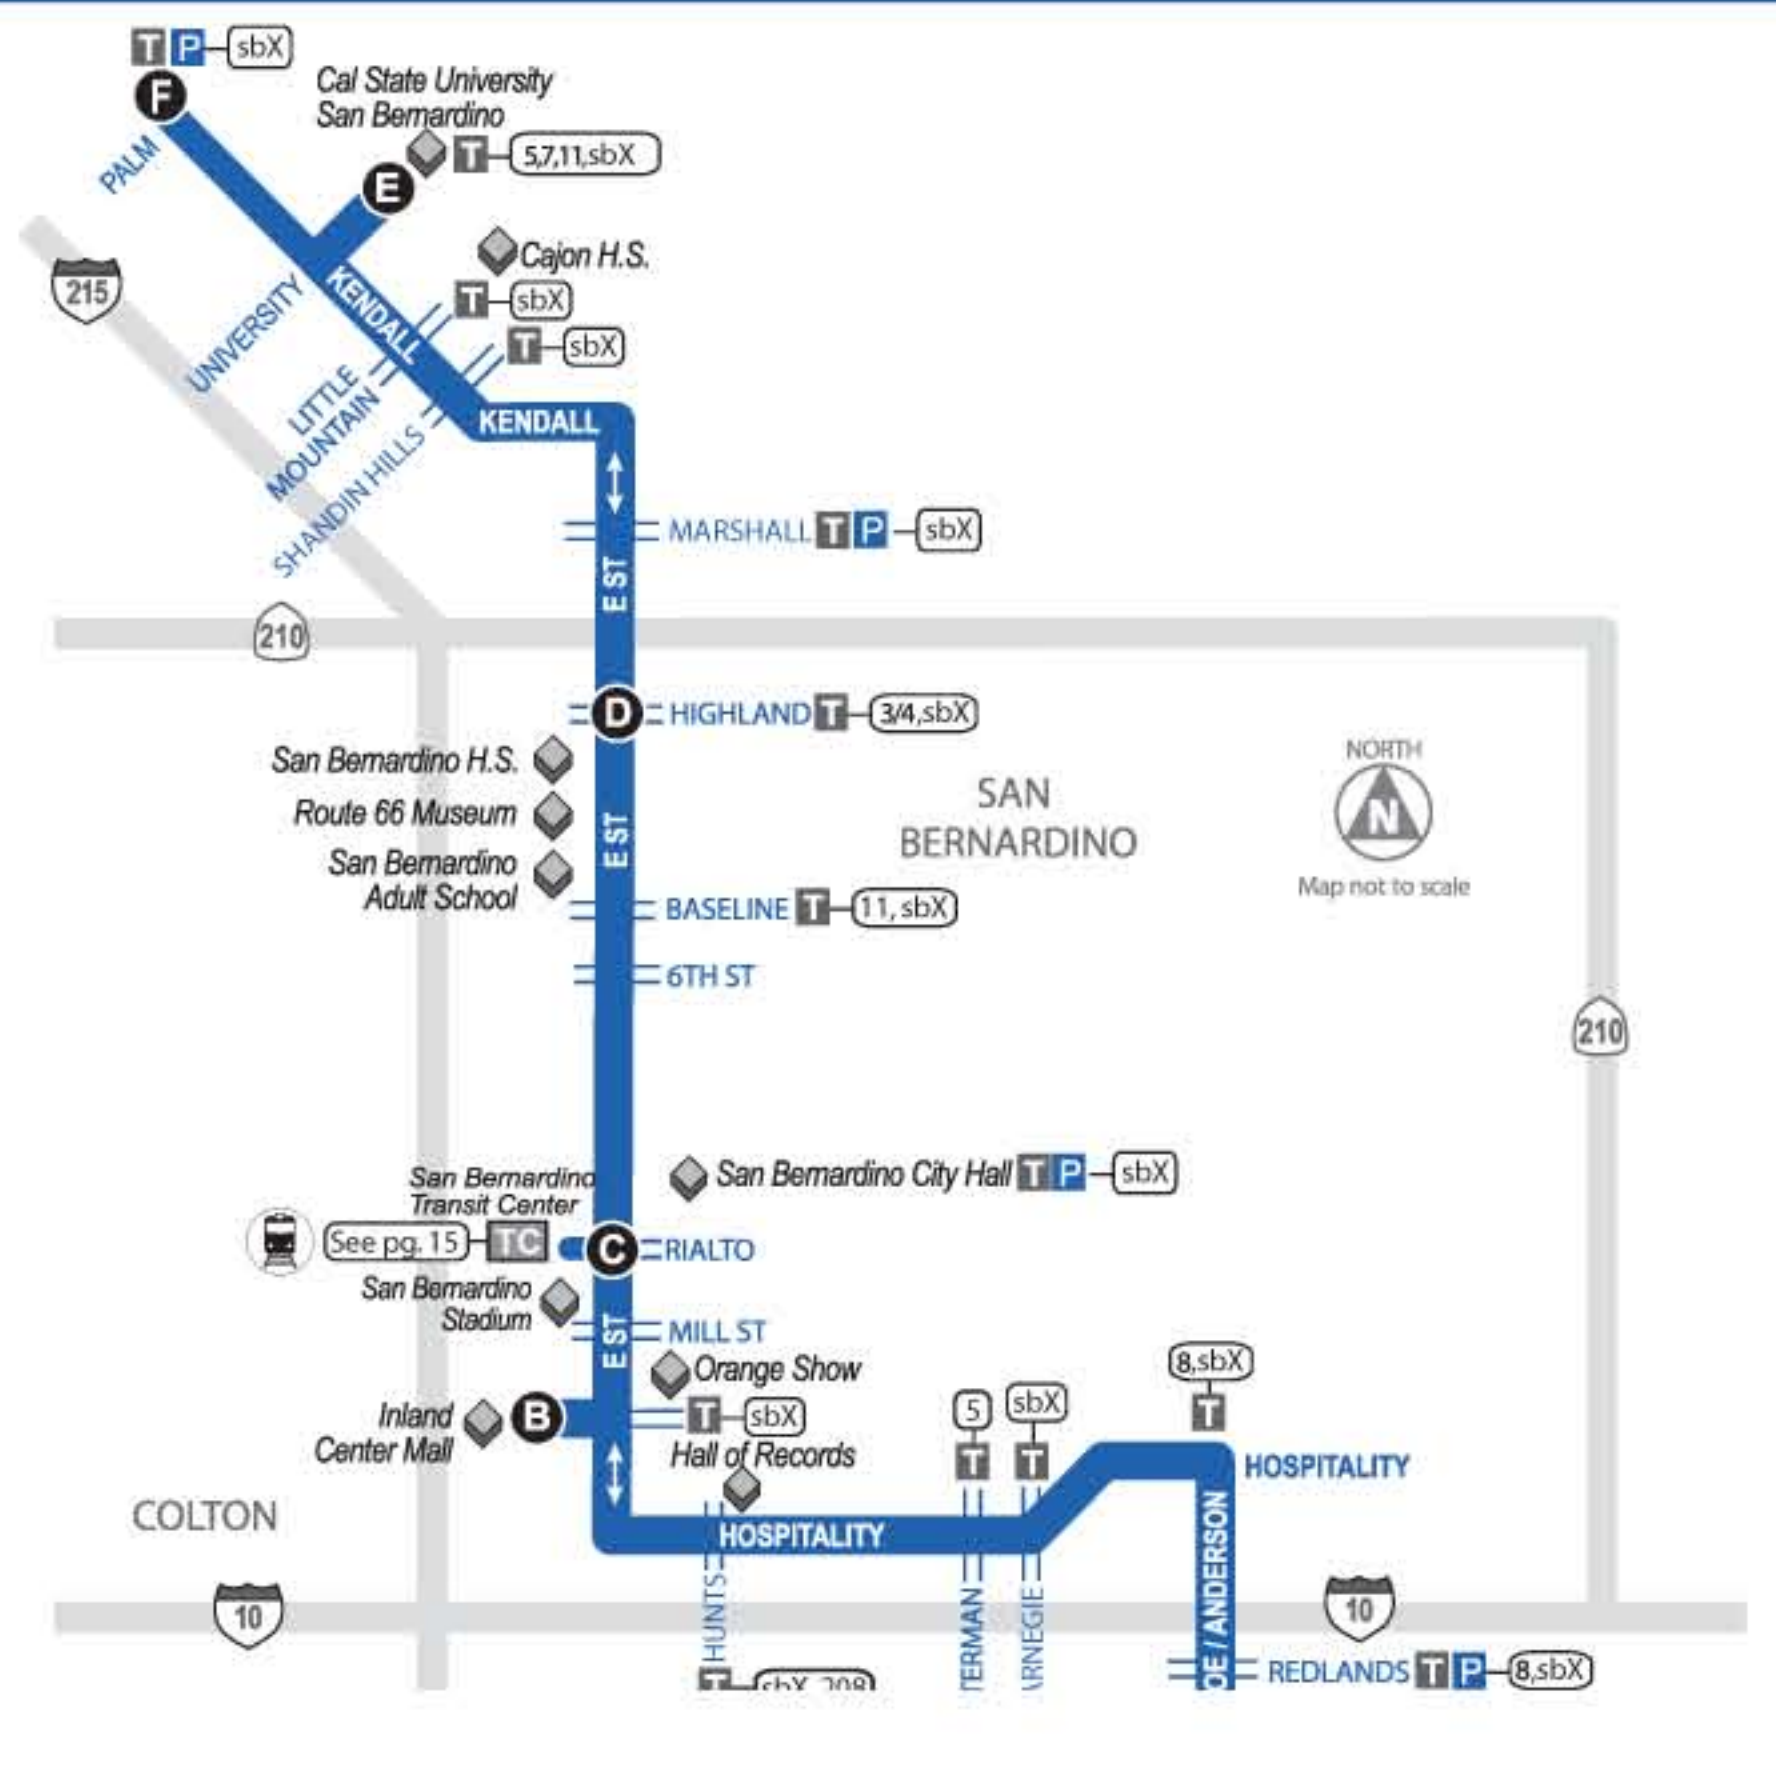

2 CAL STATE - E STREET - LOMA LINDA

Bus Route
 Time Point
 Park-and-Ride Locations
 Transfer Center
 Transfer Point

 Tripper Service
 sbX Boarding Stations
 MetroLink Station
 Medical Center
 Connecting Route(s)

ROUTE 2: MONDAY - FRIDAY

F	E	D	C	B	A	A	B	C	D	E	F
Kendall & Palm	Cal State University	E St. & Highland	San Bernardino Transit Center	Inland Center Mall	Benton & Prospect	Benton & Prospect	Inland Center Mall	San Bernardino Transit Center	E St. & Highland	Cal State University	Kendall & Palm
SOUTHBOUND						NORTHBOUND					
4:29	4:35	4:50	5:02	5:10	5:33	5:05	5:21	5:32	5:45	6:00	6:05
5:29	5:35	5:50	6:02	6:10	6:33	6:05	6:25	6:36	6:49	7:04	7:10
6:29	6:35	6:50	7:02	7:10	7:33	7:05	7:25	7:36	7:49	8:04	8:10
7:26	7:34	7:49	8:03	8:11	8:34	8:05	8:30	8:41	8:54	9:09	9:15
8:26	8:34	8:49	9:03	9:11	9:34	9:05	9:30	9:41	9:54	10:09	10:15
9:26	9:34	9:49	10:03	10:11	10:34	10:05	10:30	10:41	10:54	11:09	11:15
10:25	10:33	10:48	11:03	11:12	11:39	11:05	11:35	11:47	12:00	12:15	12:22
11:25	11:33	11:48	12:03	12:12	12:39	12:05	12:35	12:47	1:00	1:15	1:22
12:25	12:33	12:48	1:03	1:12	1:39	1:05	1:35	1:47	2:00	2:15	2:22
1:25	1:33	1:48	2:03	2:12	2:39	2:05	2:35	2:47	3:00	3:16	3:24
2:25	2:33	2:48	3:03	3:12	3:39	3:05	3:35	3:47	4:00	4:16	4:24
3:25	3:33	3:48	4:03	4:12	4:39	4:05	4:35	4:47	5:00	5:16	5:24
4:25	4:33	4:48	5:03	5:12	5:39	5:05	5:30	5:41	5:54	6:09	6:16
5:25	5:33	5:48	6:03	6:12	6:39	6:05	6:30	6:41	6:54	7:09	7:16
6:25	6:33	6:48	7:03	7:12	7:39	7:05	7:30	7:41	7:54	8:09	8:16
7:27	7:35	7:50	8:02	8:10	8:31	8:05	8:30	8:41	8:54	9:09	9:16
8:27	8:35	8:50	9:02	9:10	9:31	8:55	9:20	9:31	9:44	9:59	10:06
9:27	9:35	9:50	10:02	10:10	10:31	9:48	10:07	10:17	10:30	10:45	10:52
10:27	10:34	10:46	10:55								