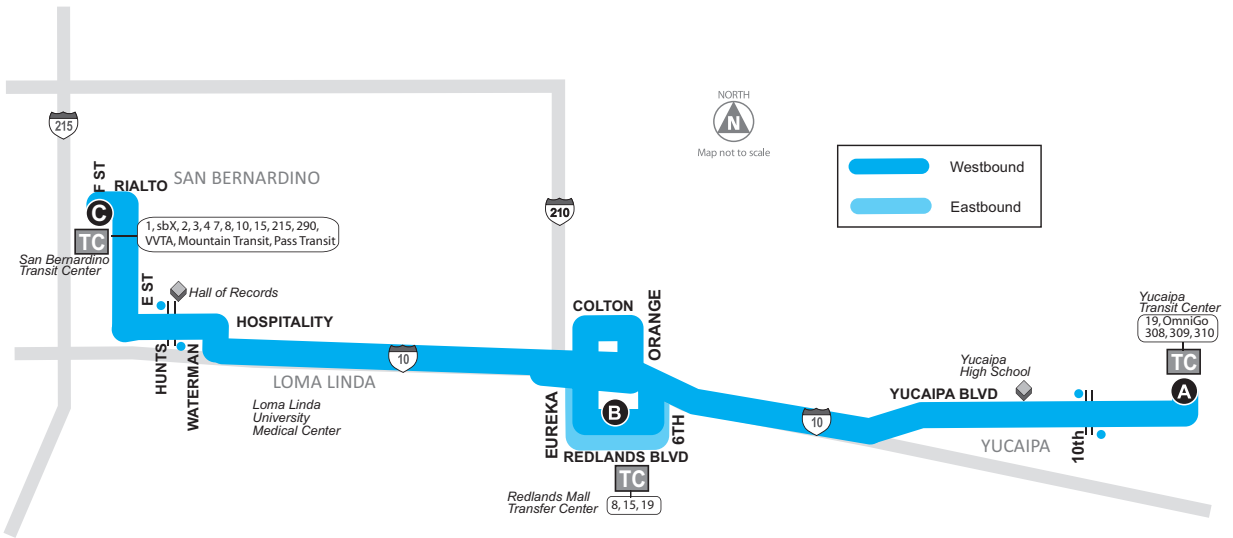

## SAN BERNARDINO - REDLANDS - YUCAIPA

Freeway express service with limited stops at the San Bernardino Transit Center in downtown San Bernardino, downtown Redlands and the Yucaipa Transit Center.

Bus Route

**A** Timepoint - Look for the matching symbol in the timetable section.

Metrolink Station

Point of interest

Transfer Point

Transit/Transfer Center

Tripper Service

Park-and-Ride

Medical Center

1,2 Connection Route(s)

**NEW ROUTE**  
Welcome Omnitrans' newest Freeway Express Route, with weekday service to Yucaipa, Redlands and San Bernardino.

### ROUTE 208 MONDAY – FRIDAY

San Bernardino Transit Center

Redlands Mall

Yucaipa Transit Center

Redlands Mall

San Bernardino Transit Center