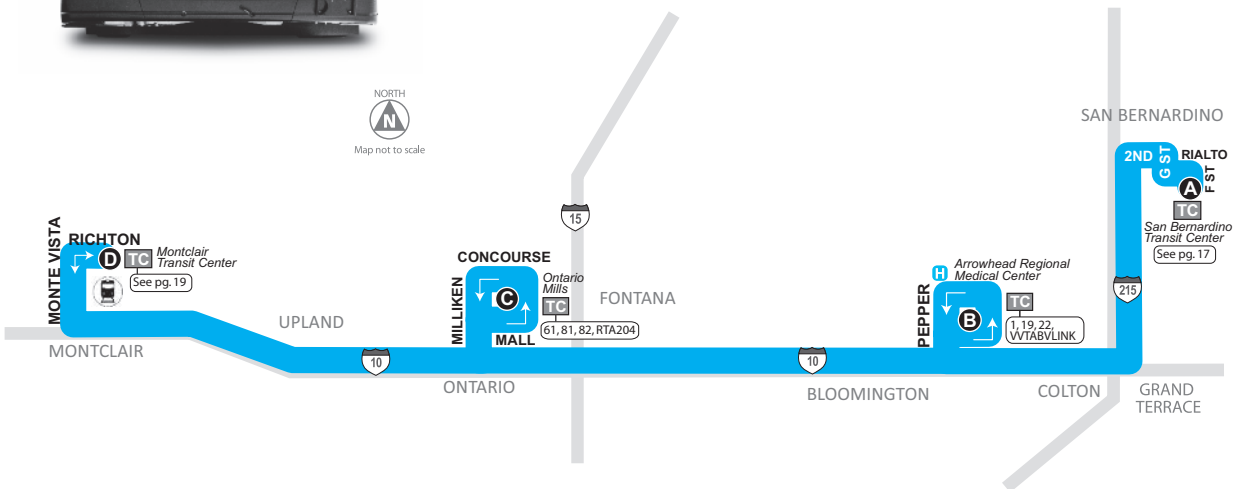

# SAN BERNARDINO - ARMC - ONTARIO MILLS - MONTCLAIR TRANSIT CENTER

Freeway express service with limited stops at the San Bernardino Transit Center in downtown San Bernardino, Arrowhead Regional Medical Center in Colton, Ontario Mills Mall and the Montclair Transit Center.

-  Bus Route
-  Tripper Service
-  Timepoint - Look for the matching symbol in the timetable section.
-  Metrolink Station
-  Park-and-Ride
-  Point of interest
-  Medical Center
-  Transfer Point
-  Connection Route(s)
-  Transit/Transfer Center

Freeway express service, **Route 290**, is a weekday service that cuts travel time in half compared to similar local bus service.

## ROUTE 290: MONDAY – FRIDAY

A	B	C	D	C	B	A
San Bernardino Transit Center	Arrowhead Regional Medical Center	Ontario Mills	Montclair Transit Center	Ontario Mills	Arrowhead Regional Medical Center	San Bernardino Transit Center
WESTBOUND			EASTBOUND			
4:18	4:31	4:53	5:14	5:25	5:43	6:18
5:20	5:33	5:55	6:16	5:48	6:06	6:41
6:26	6:39	7:01	7:22	6:29	6:47	7:22
7:03	7:19	7:41	8:02	7:35	7:56	8:31
7:39	7:53	8:15	8:36	8:45	9:03	9:37
8:39	8:52	9:14	9:34	9:43	10:01	10:35
10:47	11:00	11:22	11:42	11:51	12:09	12:43
12:58	1:11	1:33	1:53	1:59	2:17	2:51
3:03	3:16	3:38	3:58	4:09	4:32	5:11
				4:42	5:05	5:44
4:29	4:45	5:07	5:28	5:35	5:58	6:37
5:13	5:29	5:51	6:12	6:27	6:50	7:29
5:50	6:06	6:28	6:47	6:56	7:14	7:49
7:55	8:09	8:29	8:46		7:36	