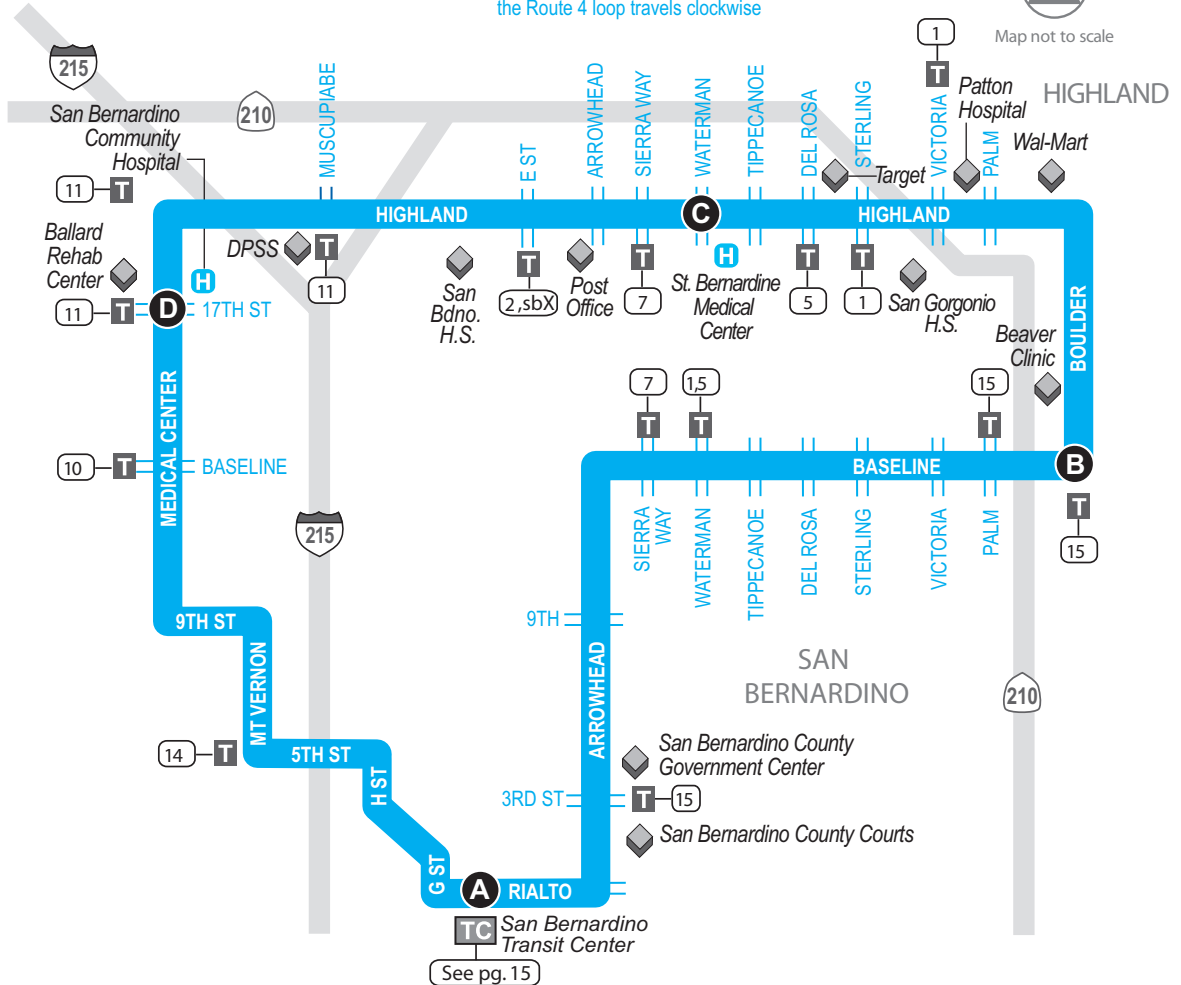

3/4

BASELINE - HIGHLAND - SAN BERNARDINO

■ Bus Route
 A Timepoint - Look for the matching symbol in the timetable section.
  Metrolink Station
  Point of interest
 T Transfer Point
 TC Transit/Transfer Center
|||| Tripper Service
 P Park-and-Ride
 H Medical Center
 1,2 Connection Route(s)

FREQUENCY

WKDY	SAT	SUN
15	20	20

This route connects with sbX!

Note:
The Route 3 loop travels counter-clockwise;
the Route 4 loop travels clockwise

Map not to scale

ROUTE 3/4: MONDAY – FRIDAY

A	B	C	D	A	A	D	C	B	A
San Bernardino Transit Center	Boulder & Baseline	Highland & Waterman	17th & Medical Center	San Bernardino Transit Center	San Bernardino Transit Center	17th & Medical Center	Highland & Waterman	Boulder & Baseline	San Bernardino Transit Center

Transit Tip

Service animals are allowed to accompany persons with disabilities. That person is responsible for the actions of the animal while aboard the bus.

ROUTE 3/4: SUNDAY

A	B	C	D	A	A	D	C	B	A
San Bernardino Transit Center	Boulder & Baseline	Highland & Waterman	17th & Medical Center	San Bernardino Transit Center	San Bernardino Transit Center	17th & Medical Center	Highland & Waterman	Boulder & Baseline	San Bernardino Transit Center