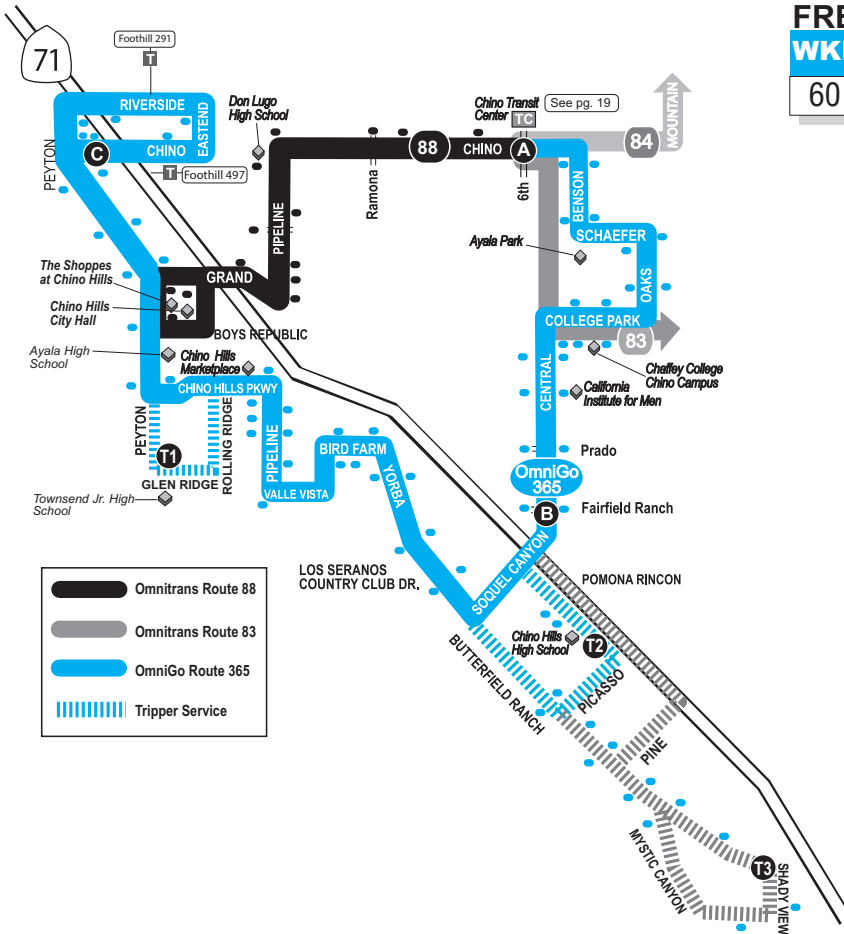

365 OMNIgo CHINO HILLS

Bus Route

A Timepoint - Look for the matching symbol in the timetable section.

Metrolink Station

Point of interest

Transfer Point

Transit/Transfer Center

Tripper Service

Park-and-Ride

Medical Center

1,2 Connection Route(s)

FREQUENCY

WKDY	SAT	SUN
60	60	60

- Omnitrans Route 88
- Omnitrans Route 83
- OmniGo Route 365
- Tripper Service

OmniGo Route 365 Monday - Friday

C	T1	T2	T3	B	A	B	T3	T2	T1	C
Chino & Emerald Way	Peyton & Glen Ridge	Chino Hills HS	Shady View Mystic Cyn	Central & Fairfield Ranch	Chino Transit Center	Central & Fairfield Ranch	Shady View Mystic Cyn	Chino Hills HS	Peyton & Glen Ridge	Chino & Emerald Way

OmniGo Route 365 Saturday

COUNTER-CLOCKWISE			CLOCKWISE		
C Chino & Emerald Way	B Central & Fairfield Ranch	A Chino Transit Center	B Central & Fairfield Ranch	C Chino & Emerald Way	
6:05	6:27	6:43	6:05	6:21	6:44
7:05	7:27	7:43	7:05	7:21	7:44
8:05	8:27	8:43	8:05	8:21	8:44
9:05	9:27	9:43	9:05	9:21	9:44
10:05	10:27	10:43	10:05	10:21	10:44
11:05	11:27	11:46	11:05	11:22	11:49
12:05	12:27	12:46	12:05	12:22	12:49
1:05	1:27	1:46	1:05	1:22	1:49
2:05	2:27	2:46	2:05	2:22	2:49
3:05	3:27	3:46	3:05	3:22	3:49
4:05	4:27	4:46	4:05	4:22	4:49
5:05	5:27	5:46	5:05	5:22	5:49
6:05	6:27	6:46	6:05	6:22	6:45

!

New for May: Timepoints at Los Serranos & Rincon and have been eliminated. A new timepoint at Fairfield Ranch & Central has been added.

Do not act or make comments that could be perceived as threatening to other passengers or your driver. Omnitrans supports the United States Patriot Act of 2001, which strengthens laws against terrorism, and makes it a federal crime to commit violent acts against mass transportation workers, vehicles and facilities.