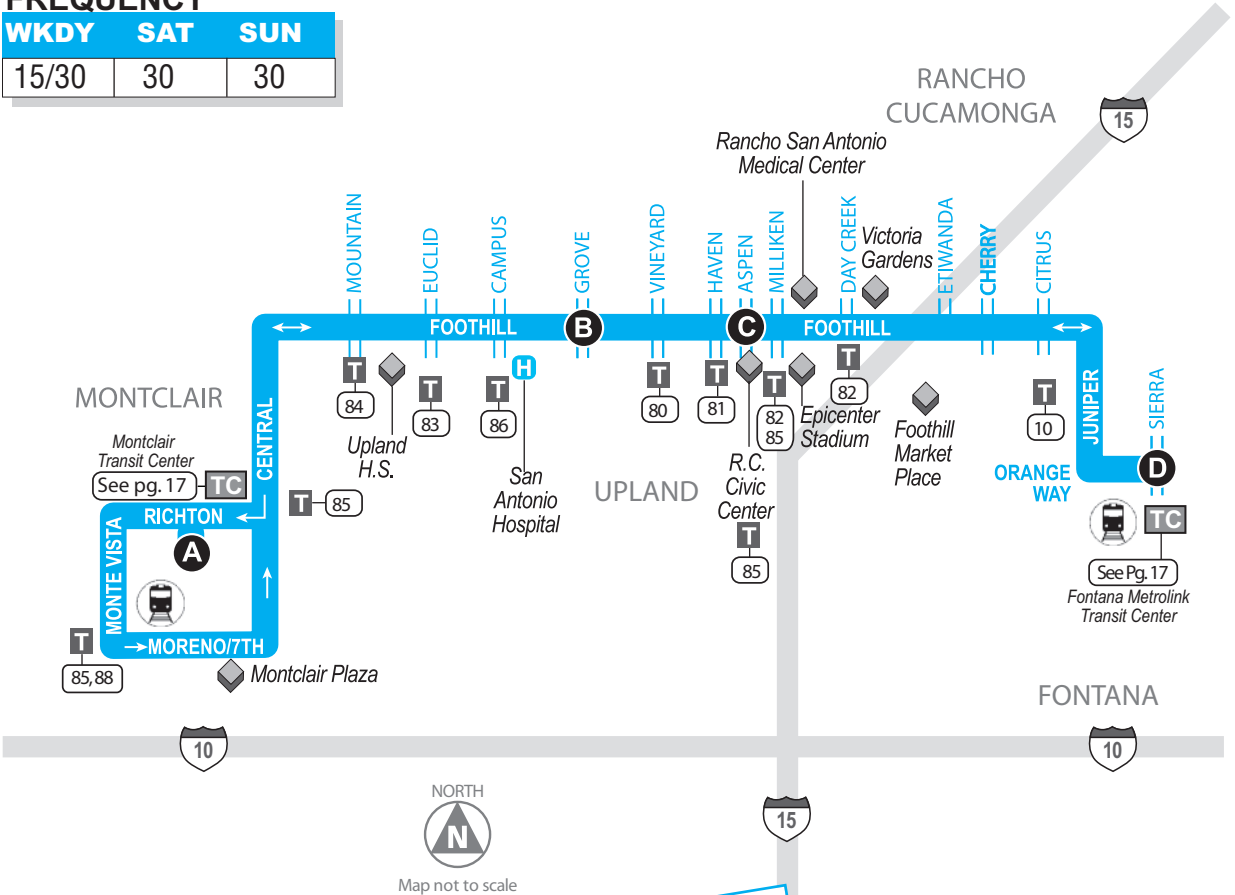

66

FONTANA - FOOTHILL BLVD - MONTCLAIR

■ Bus Route
 A Timepoint - Look for the matching symbol in the timetable section.
  Metrolink Station
  Point of interest
 T Transfer Point
 TC Transit/Transfer Center
|||| Tripper Service
P Park-and-Ride
H Medical Center
 1,2 Connection Route(s)

FREQUENCY

WKDY	SAT	SUN
15/30	30	30

NORTH

 Map not to scale

Transit Tip

Due to safety concerns, hoverboards are not allowed onboard.

ROUTE 66: MONDAY – FRIDAY

D
Fontana
Metrolink

C
Foothill at
Aspen

B
Foothill at
Grove

A
Montclair Transit
Center

A
Montclair Transit
Center

B
Foothill at
Grove

C
Foothill at
Haven

D
Fontana
Metrolink

WESTBOUND

ROUTE 66: SUNDAY

D	C	B	A	A	B	C	D
Fontana Metrolink	Foothill at Aspen	Foothill at Grove	Montclair Transit Center	Montclair Transit Center	Foothill at Grove	Foothill at Haven	Fontana Metrolink
WESTBOUND				EASTBOUND			
5:48	6:13	6:24	6:38	6:30	6:49	6:58	7:27
6:48	7:13	7:24	7:38	7:00	7:19	7:28	7:57
7:18	7:43	7:54	8:08	8:00	8:19	8:28	8:57
7:48	8:17	8:29	8:45	8:30	8:49	8:58	9:27
8:18	8:47	8:59	9:15	9:00	9:21	9:31	10:03
8:48	9:19	9:31	9:48	9:30	9:51	10:01	10:33
9:18	9:49	10:01	10:18	10:00	10:23	10:34	11:06
9:48	10:19	10:31	10:48	10:30	10:53	11:04	11:36
10:18	10:49	11:01	11:18	11:00	11:23	11:34	12:06
10:48	11:19	11:31	11:48	11:30	11:54	12:05	12:40
11:18	11:49	12:01	12:18	12:00	12:24	12:35	1:10
11:48	12:19	12:31	12:48	12:30	12:54	1:05	1:40
12:18	12:50	1:02	1:19	1:00	1:24	1:35	2:10
12:48	1:20	1:32	1:49	1:30	1:54	2:05	2:40
1:18	1:50	2:02	2:19	2:00	2:24	2:35	3:10
1:48	2:20	2:32	2:49	2:30	2:54	3:05	3:40
2:18	2:50	3:02	3:19	3:00	3:24	3:35	4:10
2:48	3:20	3:32	3:49	3:30	3:54	4:05	4:40
3:18	3:50	4:02	4:19	4:00	4:24	4:35	5:10
3:48	4:20	4:32	4:49	4:30	4:54	5:05	5:40
4:18	4:50	5:02	5:19				
4:48	5:20	5:32	5:48	5:30	5:54	6:05	6:40
5:18	5:50	6:02	6:18	6:00	6:24	6:35	7:07
5:48	6:20	6:32	6:48	6:30	6:54	7:05	7:37
6:48	7:20	7:32	7:48	7:00	7:24	7:35	8:07