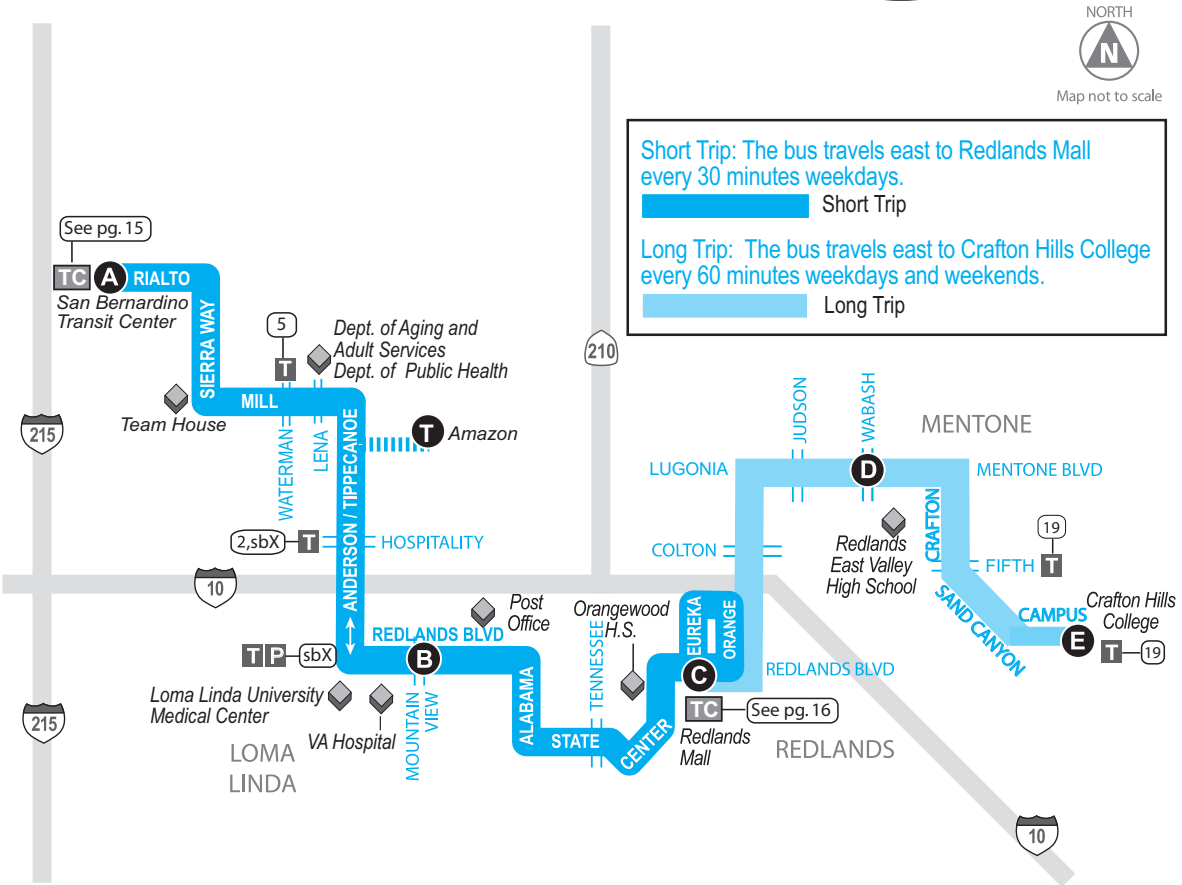

■ Bus Route
 A Timepoint - Look for the matching symbol in the timetable section.
  Metrolink Station
  Point of interest
 T Transfer Point
 TC Transit/Transfer Center
|||| Tripper Service
 P Park-and-Ride
 H Medical Center
 1,2 Connection Route(s)

FREQUENCY

WKDY	SAT	SUN
30	60	60

This route connects with sbX and Freeway Express Route 208!

!
 A new time point has been added at Central and Mountain View to serve Amazon facility. See timepoint.

ROUTE 8: MONDAY – FRIDAY

ROUTE 8: SUNDAY

E	D	C	B	A	B	C	D	E	
Crafton Hills	Mentone & Wabash	Redlands Mall	Redlands & Mountain View	San Bernardino Transit Center	Redlands & Mountain View	Redlands Mall	Mentone & Wabash	Crafton Hills	
WESTBOUND					EASTBOUND				
					7:22	7:45	8:00	8:12	8:23
					8:22	8:45	9:00	9:12	9:23
					9:22	9:45	10:00	10:12	10:23
					10:22	10:45	11:00	11:12	11:23
8:55	9:06	9:18	9:33	9:56	11:22	11:45	12:00	12:12	12:23
9:55	10:06	10:18	10:33	10:56	12:22	12:45	1:00	1:12	1:23
10:55	11:06	11:18	11:33	11:56	1:22	1:45	2:00	2:12	2:23
11:55	12:06	12:18	12:33	12:56	2:22	2:45	3:00	3:12	3:23
12:55	1:06	1:18	1:33	1:56	3:22	3:45	4:00	4:12	4:23
1:55	2:06	2:18	2:33	2:56	4:22	4:45	5:00	5:12	5:23
2:55	3:06	3:18	3:33	3:56	5:22	5:45	6:00	6:12	6:23
3:55	4:06	4:18	4:33	4:56					
4:55	5:06	5:18	5:33	5:56					
5:55	6:06	6:18	6:33	6:56					