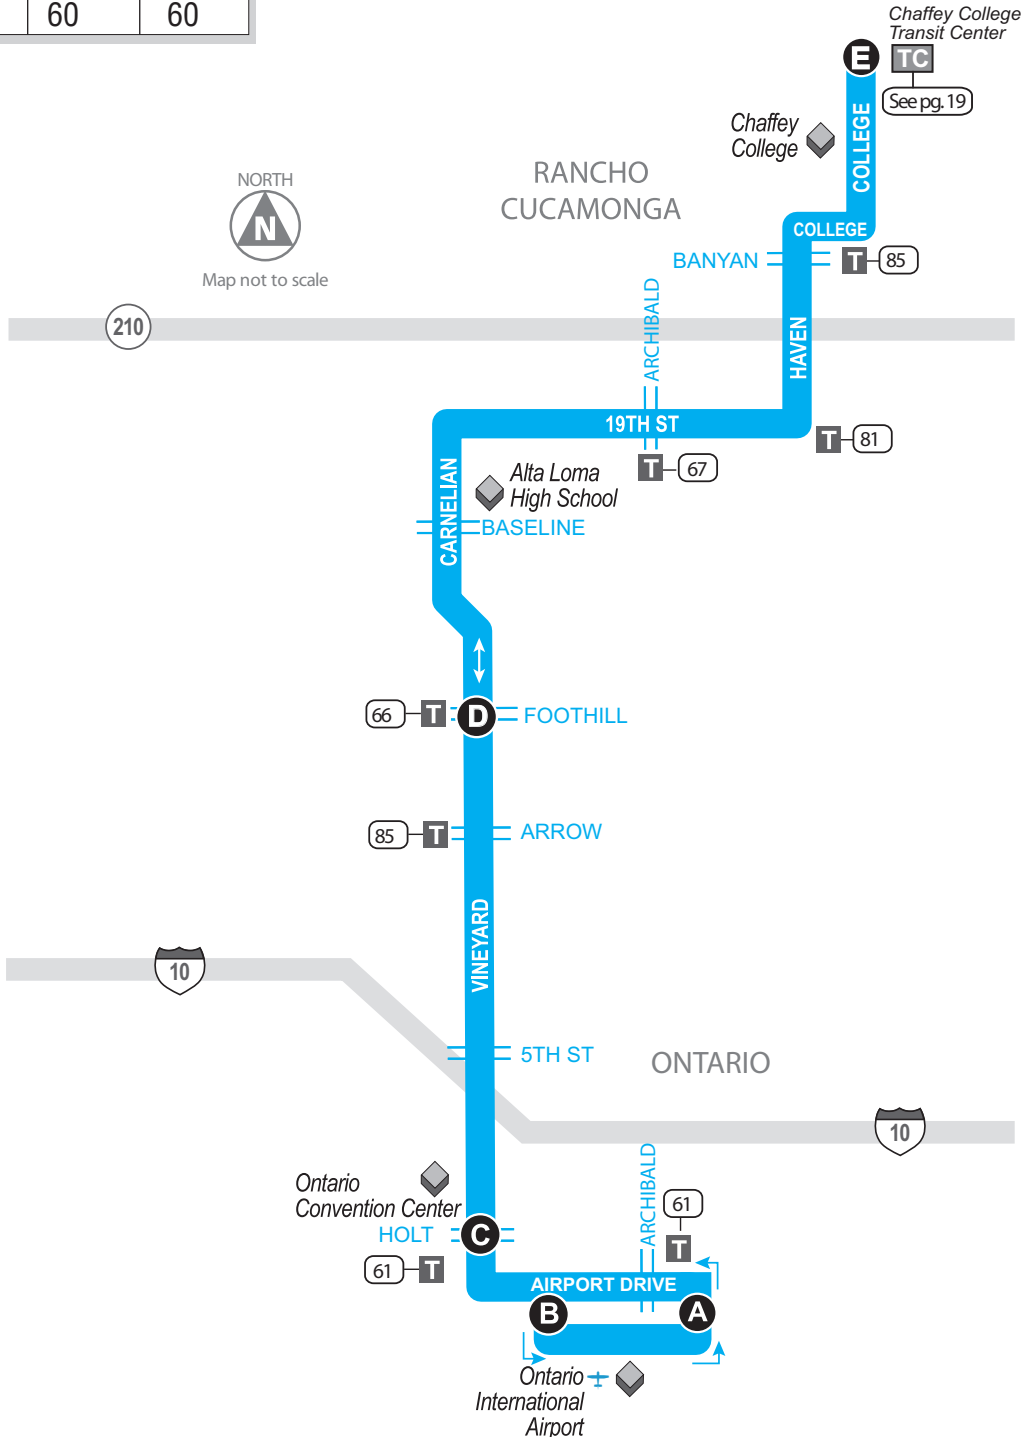

■ Bus Route
A Timepoint - Look for the matching symbol in the timetable section.
Metrolink Station
Point of interest
T Transfer Point
TC Transit/Transfer Center
|||| Tripper Service
P Park-and-Ride
H Medical Center
1,2 Connection Route(s)

FREQUENCY

WKDY	SAT	SUN
60	60	60