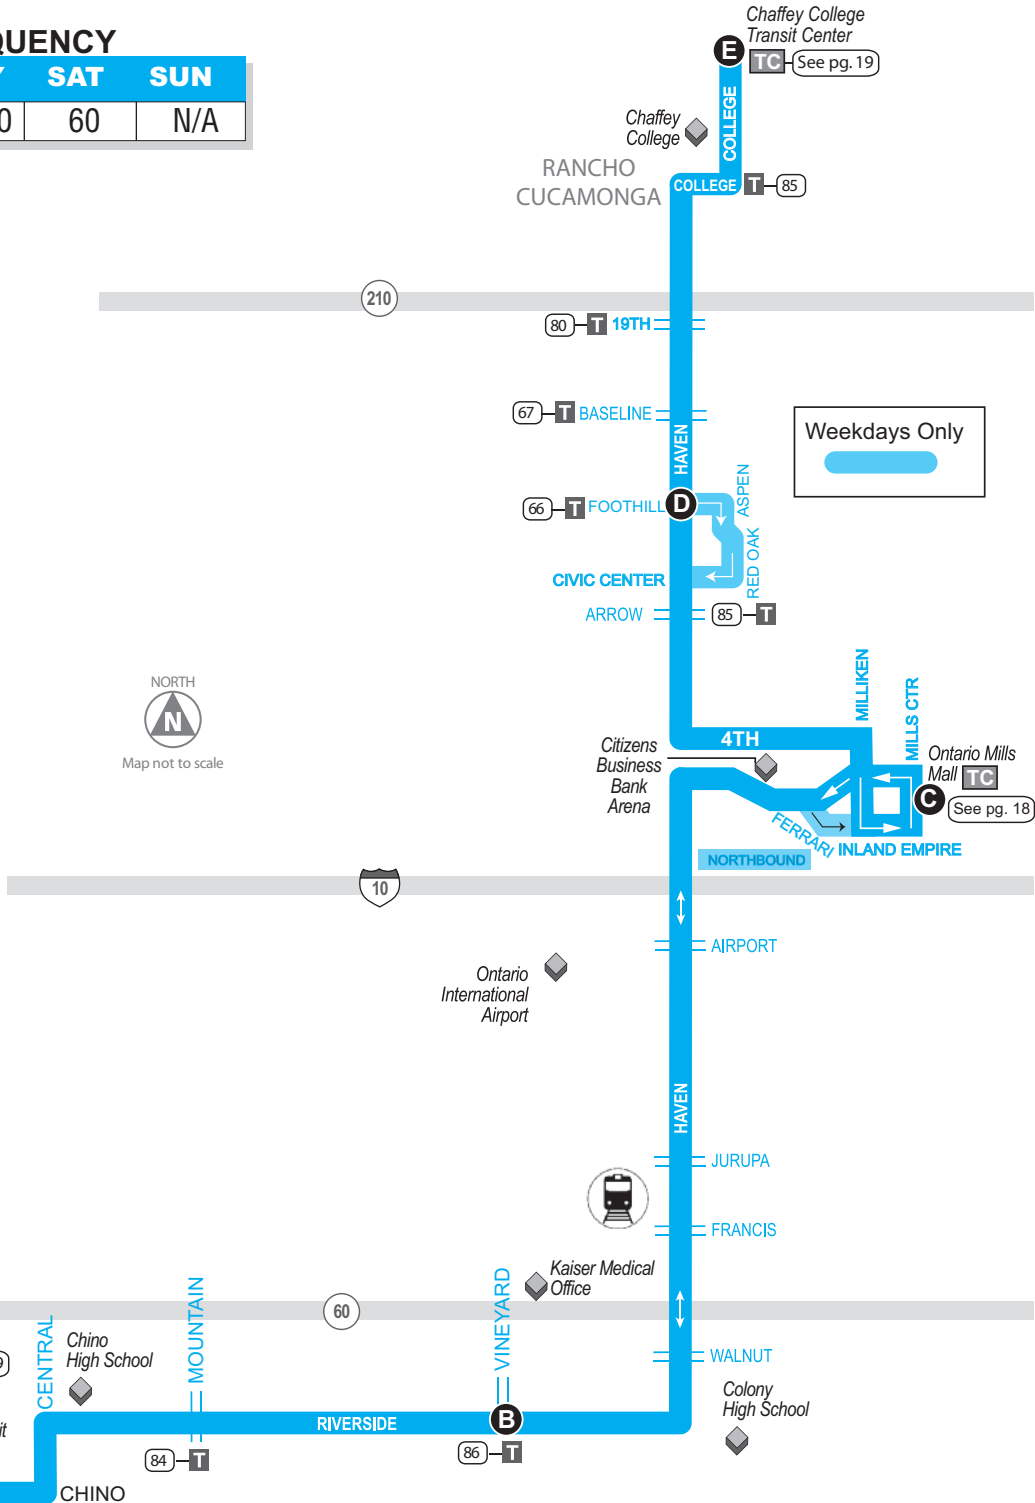

Bus Route

**A** Timepoint - Look for the matching symbol in the timetable section.

Metrolink Station

Point of interest

Transfer Point

Transit/Transfer Center

Tripper Service

Park-and-Ride

Medical Center

1,2 Connection Route(s)

## ROUTE 81: MONDAY – FRIDAY

<b>A</b>	<b>B</b>	<b>C</b>	<b>D</b>	<b>E</b>	<b>E</b>	<b>D</b>	<b>C</b>	<b>B</b>	<b>A</b>
Chino Transit Center	Riverside & Vineyard	Ontario Mills	Haven & Foothill	Chaffey College	Chaffey College	Haven & Foothill	Ontario Mills	Riverside & Vineyard	Chino Transit Center

## ROUTE 81: SATURDAY

<b>A</b>	<b>B</b>	<b>C</b>	<b>D</b>	<b>E</b>	<b>E</b>	<b>D</b>	<b>C</b>	<b>B</b>	<b>A</b>
Chino Transit Center	Riverside & Vineyard	Ontario Mills	Haven & Foothill	Chaffey College	Chaffey College	Haven & Foothill	Ontario Mills	Riverside & Vineyard	Chino Transit Center