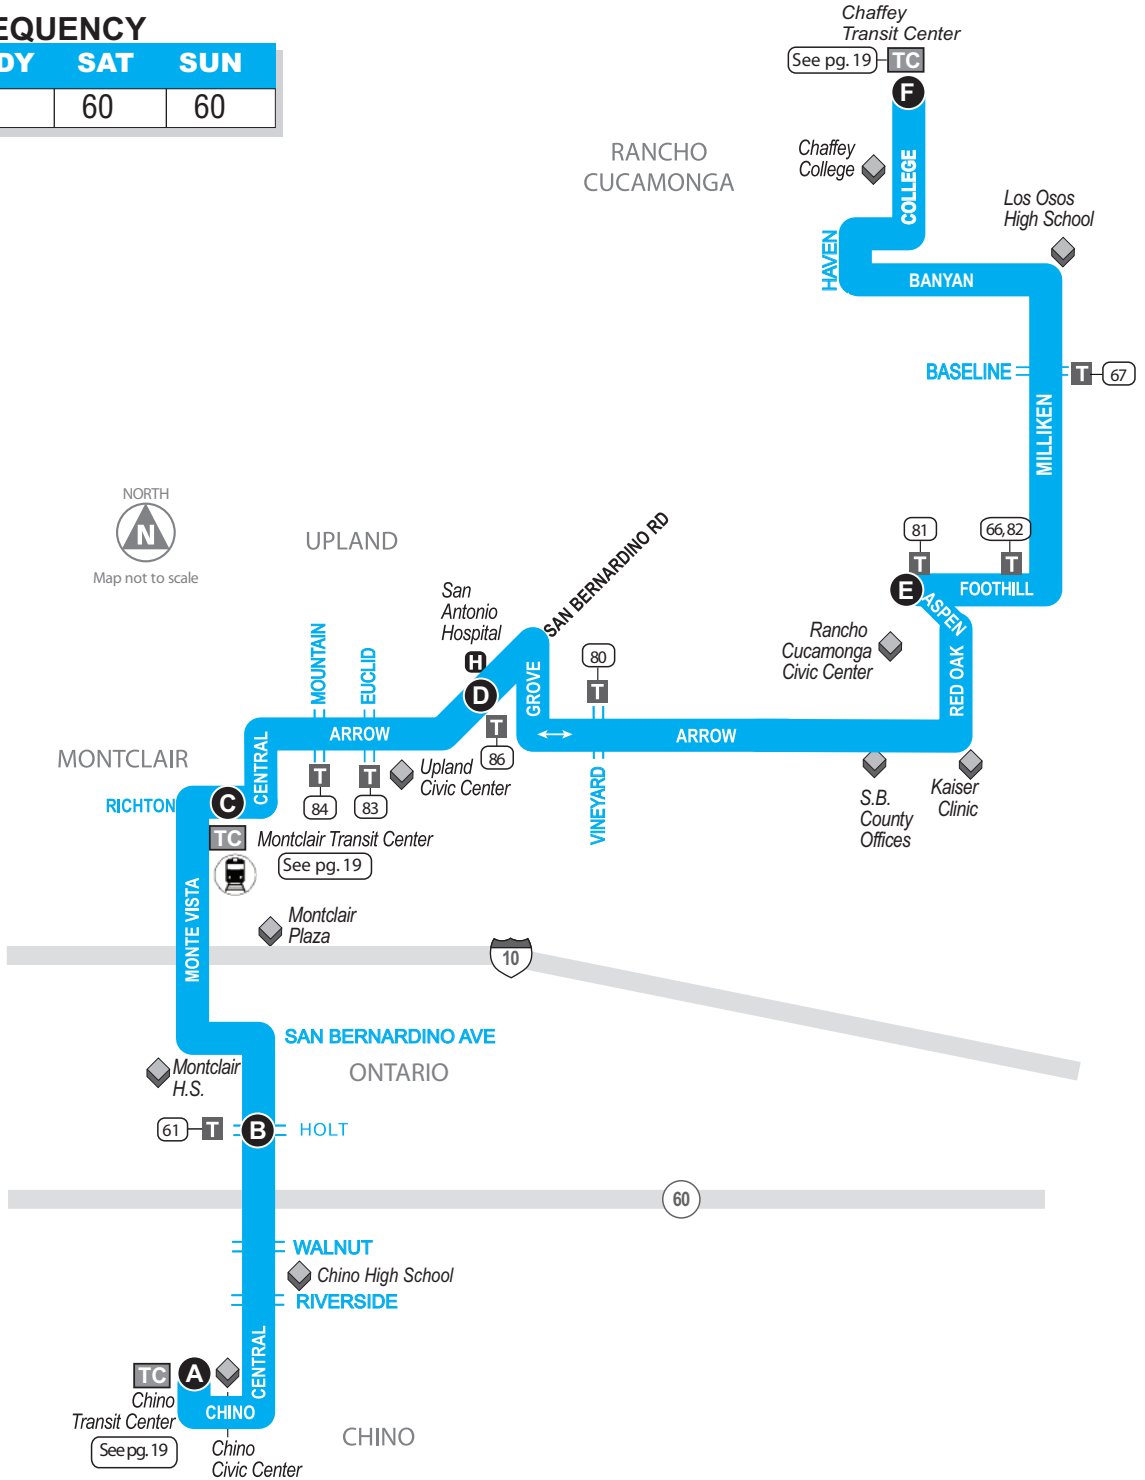

■ Bus Route
A Timepoint - Look for the matching symbol in the timetable section.
Metrolink Station
Point of interest
T Transfer Point
TC Transit/Transfer Center
▬▬▬ Tripper Service
P Park-and-Ride
H Medical Center
Connection Route(s)

FREQUENCY

WKDY	SAT	SUN
30	60	60