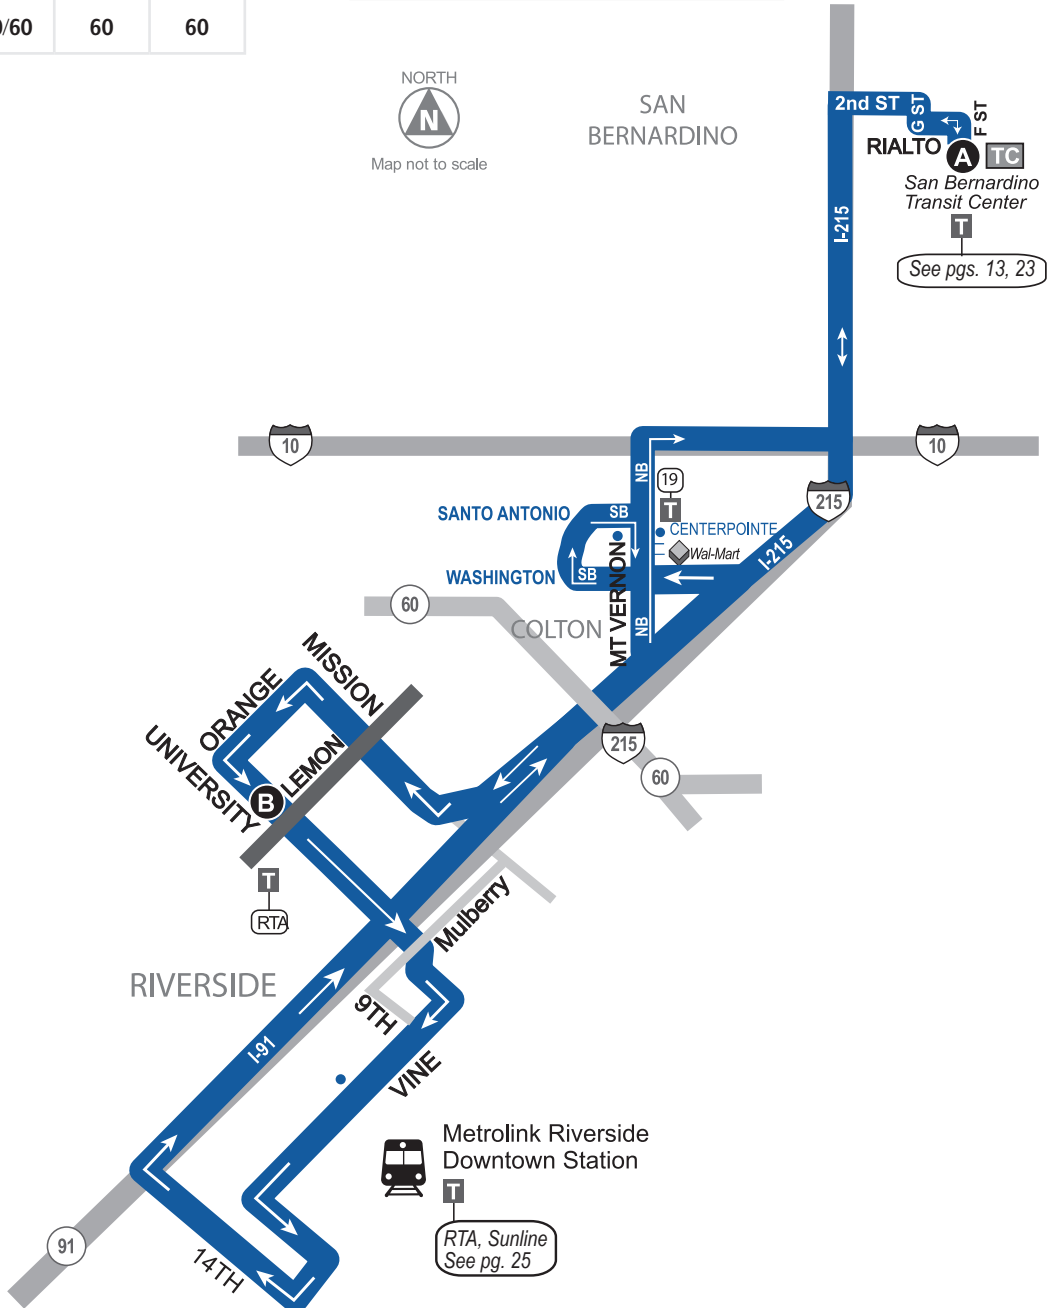

215

SAN BERNARDINO - RIVERSIDE

-  Bus Route
-  Tripper Service
-  Timepoint - Look for the matching symbol in the timetable section.
-  Metrolink Station
-  Park-and-Ride
-  Point of Interest
-  Medical Center
-  Transfer Point
-  Connection Route(s)
-  Transit/Transfer Center

FREQUENCY

M-F	SAT	SUN
30/60	60	60

This Route connects to sbX, Arrow and Metrolink!

ROUTE 215: MONDAY - FRIDAY

University & Lemon B	SBTC* A	SBTC* A	University & Lemon B
NORTHBOUND		SOUTHBOUND	
		5:02	5:24
		5:35	5:57
5:24	5:47	6:05	6:27
5:57	6:20	6:25	6:47
6:27	6:50	7:05	7:29
6:47	7:10	7:25	7:49
7:29	7:55	8:02	8:26
7:49	8:15	8:25	8:49
8:26	8:52	9:05	9:29
8:49	9:16	9:35	9:59
9:29	9:56	10:05	10:29
9:59	10:26	10:35	10:59
10:29	10:56	11:05	11:29
10:59	11:26	11:35	11:59
11:29	11:56	12:05	12:29
11:59	12:26	12:30	12:54
12:29	12:56	1:05	1:29
12:54	1:21	1:35	1:59
1:29	1:56	2:05	2:29
1:59	2:29	2:34	3:04
2:29	2:59	3:11	3:41
3:04	3:34	3:41	4:11
3:41	4:11	4:21	4:51
4:11	4:41	5:02	5:32
4:51	5:26	5:39	6:09
5:32	6:07	6:15	6:38
6:09	6:34	6:38	7:01
6:38	7:03	7:07	7:30
7:01	7:26	7:31	7:54
7:30	7:55	8:01	8:24
7:54	8:19	8:31	8:54
8:24	8:49	9:01	9:24
8:54	9:19	9:30	9:53
9:24	9:49		
9:53	10:18		

ROUTE 215: SATURDAY

B	A	A	B
NORTHBOUND		SOUTHBOUND	
		6:38	7:02
		7:38	8:02
7:02	7:27	8:38	9:02
8:02	8:27	9:38	10:02
9:02	9:27	10:38	11:02
10:02	10:27	11:38	12:02
11:02	11:27	12:38	1:02
12:02	12:27	1:38	2:02
1:02	1:27	2:38	3:02
2:02	2:27	3:38	4:02
3:02	3:27	4:38	5:02
4:02	4:27	5:38	6:02
5:02	5:27	6:38	7:02
6:02	6:27	7:38	8:02
7:02	7:27	8:38	9:02
8:02	8:27	9:38	10:02
9:02	9:27		
10:02	10:27		