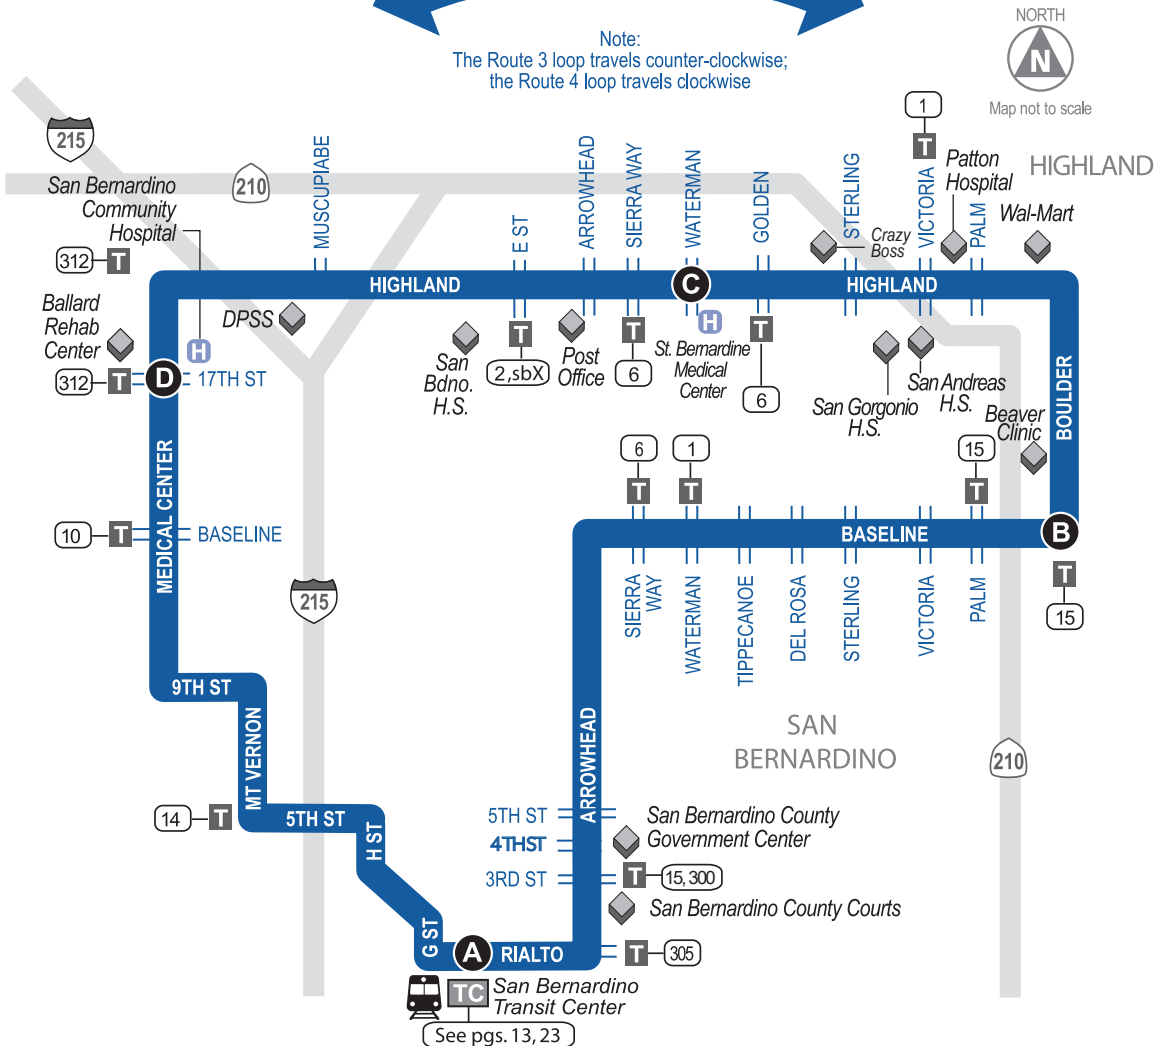

3/4

BASELINE - HIGHLAND - SAN BERNARDINO

- Bus Route
- A Timepoint - Look for the matching symbol in the timetable section.
- Metrolink Station
- ◆ Point of Interest
- T Transfer Point
- TC Transit/Transfer Center
- ||||| Tripper Service
- P Park-and-Ride
- H Medical Center
- 1,2 Connection Route(s)

FREQUENCY

M-F	SAT	SUN
15/20	20/25	22/25

**This Route connects with
Arrow, Metrolink and sbX!**

Note:
The Route 3 loop travels counter-clockwise;
the Route 4 loop travels clockwise

Map not to scale

ROUTE 3/4: MONDAY - FRIDAY