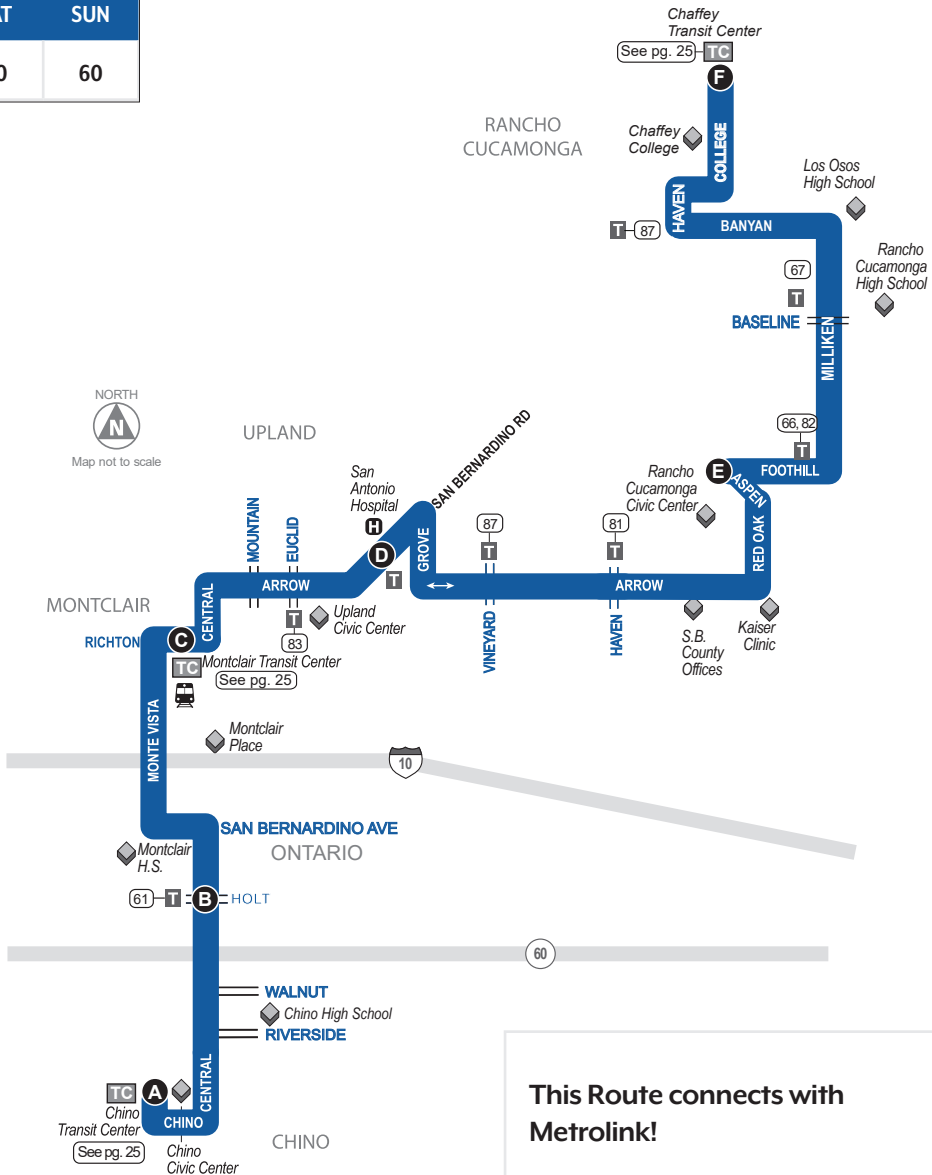

85

CHINO - MONTCLAIR - CHAFFEY COLLEGE

- █ Bus Route
- A Timepoint - Look for the matching symbol in the timetable section.
- Metrolink Station
- Point of Interest
- T Transfer Point
- TC Transit/Transfer Center
- ||||| Tripper Service
- P Park-and-Ride
- H Medical Center
- 1,2 Connection Route(s)

FREQUENCY

M-F	SAT	SUN
60	60	60

This Route connects with Metrolink!