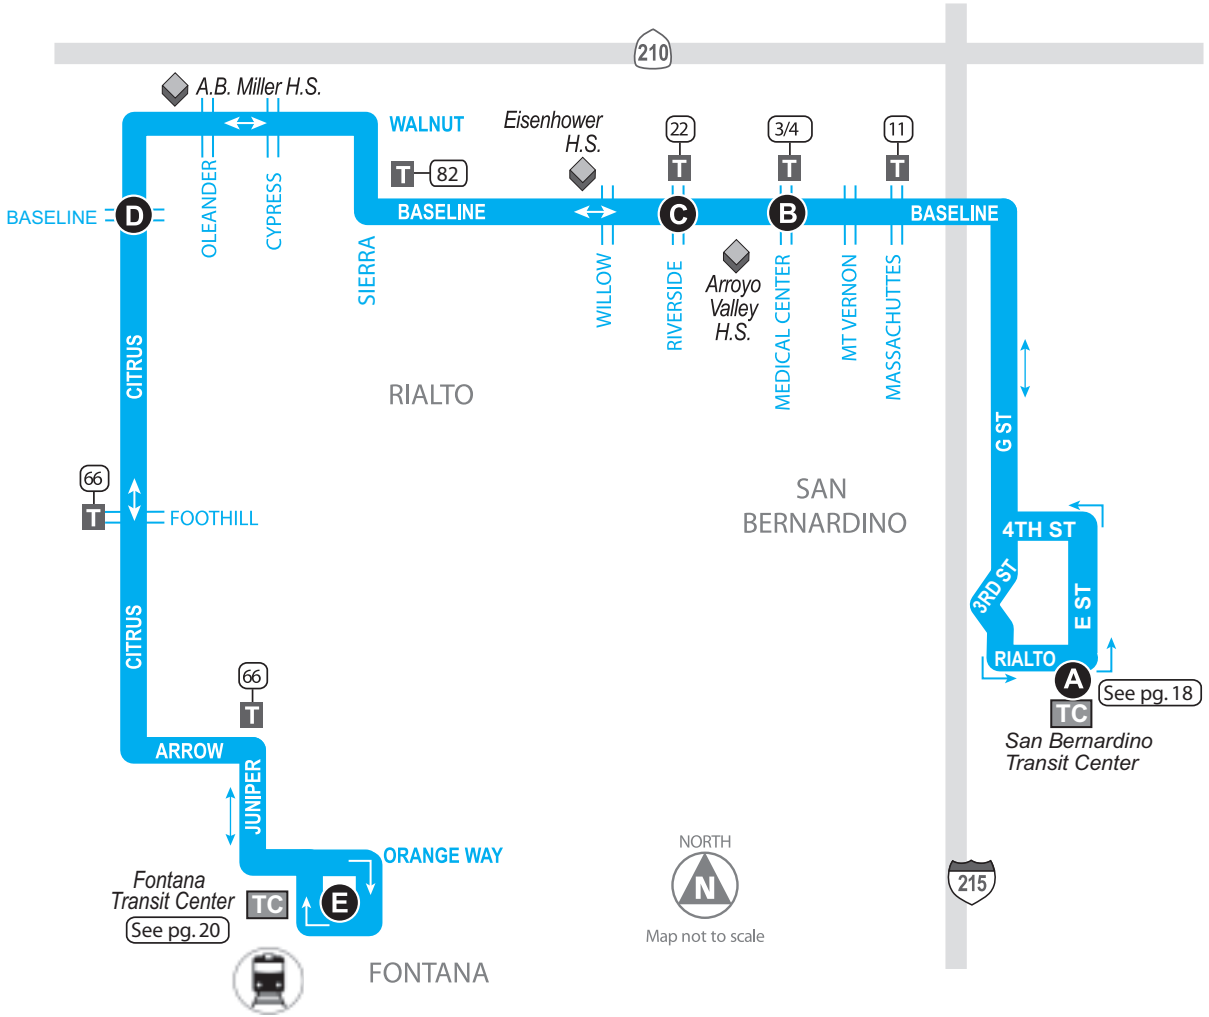

10

FONTANA – BASELINE - SAN BERNARDINO

-  Bus Route
-  Tripper Service
-  **A** Timepoint - Look for the matching symbol in the timetable section.
-  Metrolink Station
-  **P** Park-and-Ride
-  Point of interest
-  **H** Medical Center
-  **T** Transfer Point
-  **1,2** Connection Route(s)
-  **TC** Transit/Transfer Center

FREQUENCY

WKDY	SAT	SUN
60	60	60

This route connects with sbX!

ROUTE 10: MONDAY - FRIDAY

A	B	C	D	E	E	D	C	B	A
San Bernardino Transit Center	Baseline & Medical Center	Baseline & Riverside	Baseline & Citrus	Fontana Metrolink	Fontana Metrolink	Baseline & Citrus	Baseline & Riverside	Baseline & Medical Center	San Bernardino Transit Center

ROUTE 10: SUNDAY

A	B	C	D	E	E	D	C	B	A
----------	----------	----------	----------	----------	----------	----------	----------	----------	----------

WESTBOUND

EASTBOUND

7:20	7:33	7:43	7:59	8:08		7:14 8:14	7:23 8:23	7:39 8:39	7:47 8:47	7:59 8:59
8:20	8:33	8:43	8:59	9:09		9:14	9:25	9:43	9:51	10:03
9:20	9:33	9:43	9:59	10:09		10:14	10:25	10:43	10:51	11:03
10:20	10:33	10:43	10:59	11:09		11:14	11:25	11:43	11:52	12:04
11:20	11:33	11:43	12:00	12:10		12:14	12:25	12:43	12:52	1:04
12:20	12:33	12:43	1:00	1:10		1:14	1:25	1:43	1:52	2:04
1:20	1:33	1:43	2:00	2:10		2:14	2:25	2:43	2:52	3:04
2:20	2:33	2:43	3:00	3:10		3:14	3:25	3:43	3:52	4:04
3:20	3:33	3:43	4:00	4:10		4:14	4:25	4:43	4:52	5:04
4:20	4:33	4:43	5:00	5:10		5:14	5:25	5:43	5:52	6:04
5:20	5:33	5:43	6:00	6:10						