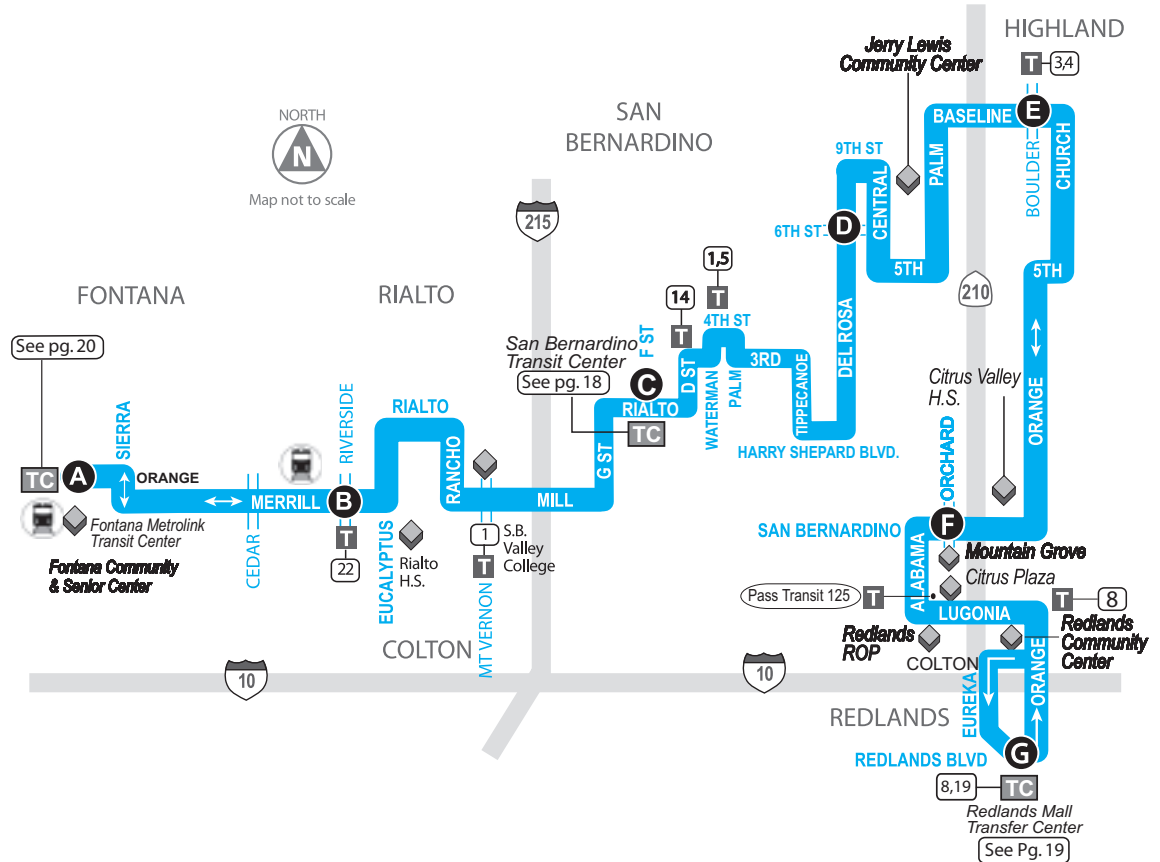

15

FONTANA - SAN BDNO/HIGHLAND - REDLANDS

- Bus Route
- A Timepoint - Look for the matching symbol in the timetable section.
- Metrolink Station
- Point of interest
- T Transfer Point
- TC Transit/Transfer Center
- ||||| Tripper Service
- P Park-and-Ride
- H Medical Center
- 1,2 Connection Route(s)

FREQUENCY

WKDY	SAT	SUN
60	60	60

This route connects with sbX!