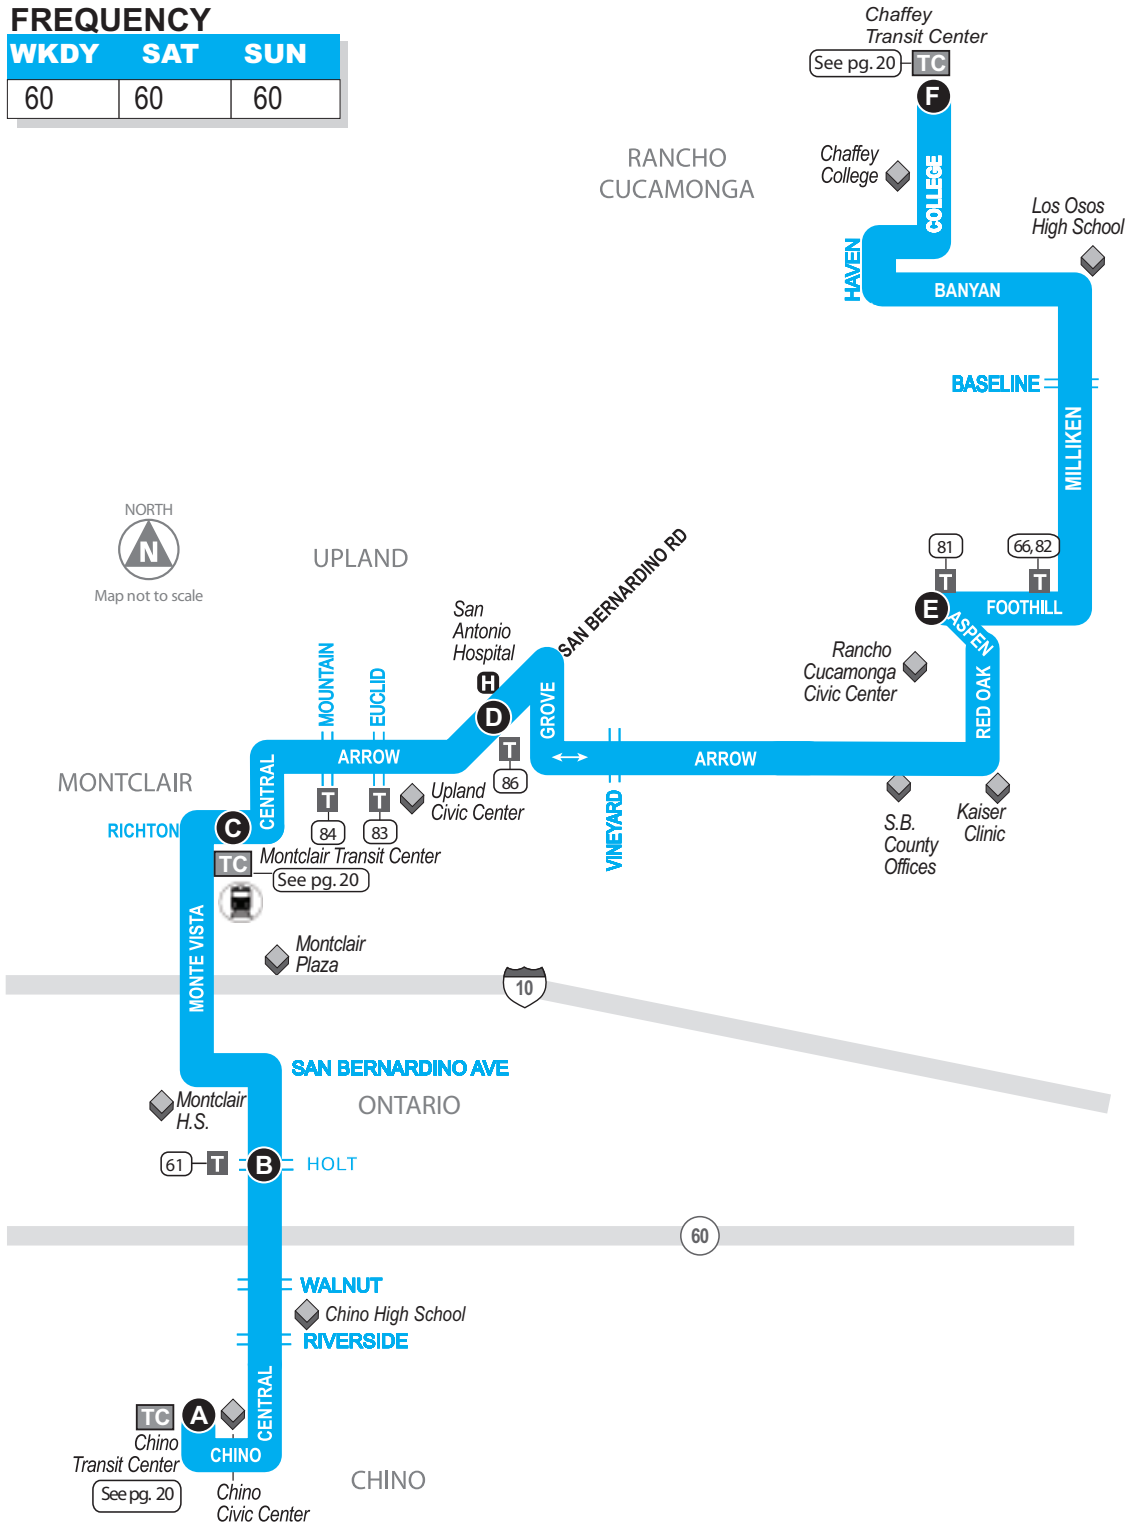

Bus Route	Timepoint - Look for the matching symbol in the timetable section.	Metrolink Station	Point of interest	Transfer Point	Transit/Transfer Center
Tripper Service	Park-and-Ride	Medical Center	Connection Route(s)		

FREQUENCY

WKDY	SAT	SUN
60	60	60