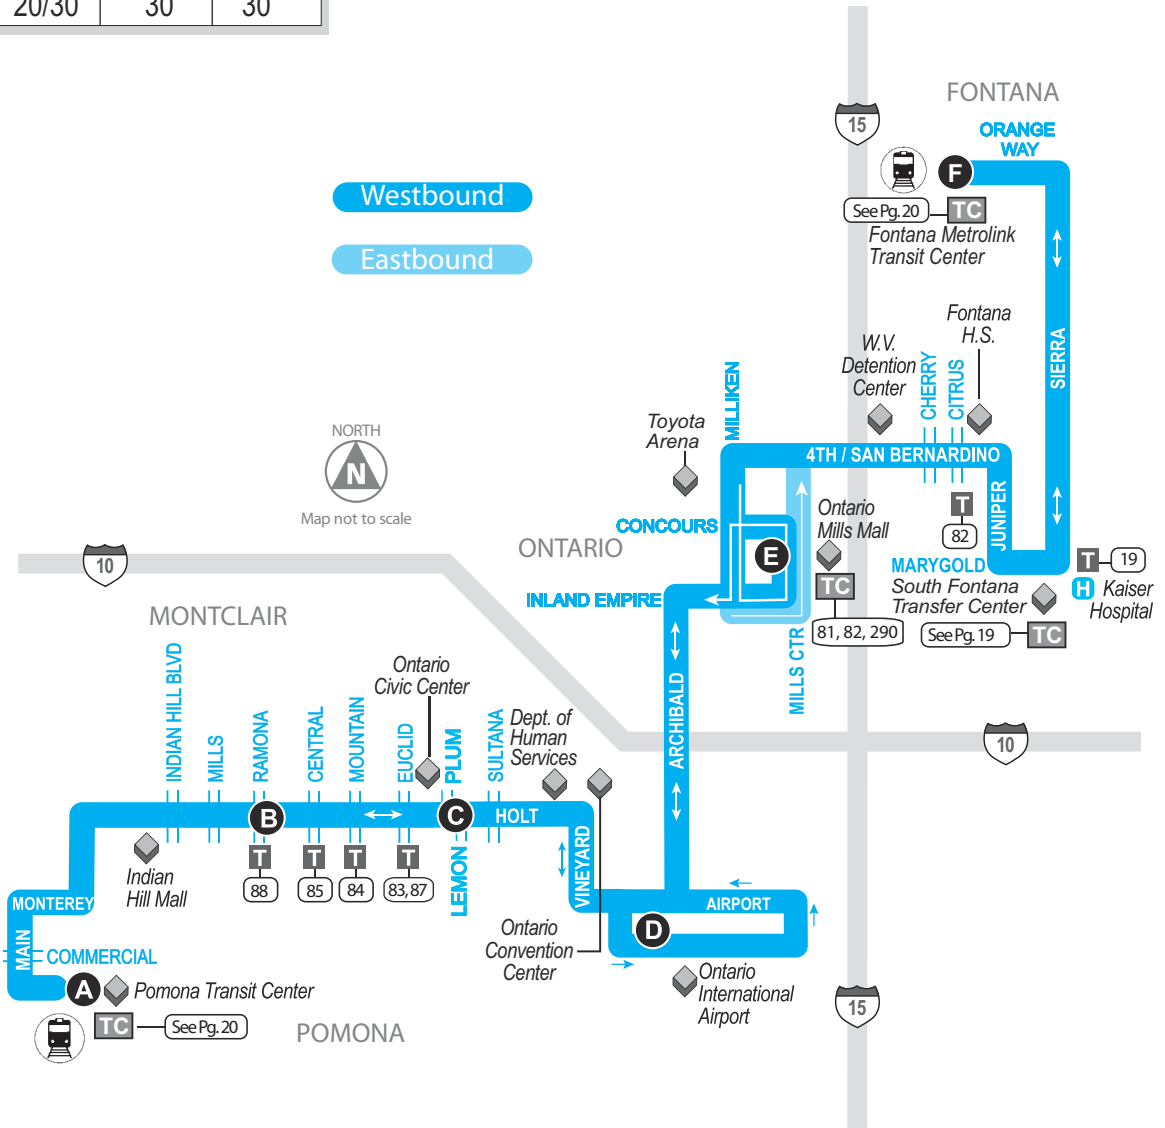

## FONTANA - ONTARIO MILLS - ONTARIO INTERNATIONAL AIRPORT - POMONA

-  Bus Route
-  Tripper Service
-  **A** Timepoint - Look for the matching symbol in the timetable section.
-  **P** Park-and-Ride
-  Metrolink Station
-  Point of interest
-  **H** Medical Center
-  **T** Transfer Point
-  1,2 Connection Route(s)
-  **TC** Transit/Transfer Center

### FREQUENCY

WKDY	SAT	SUN
20/30	30	30

Route 61 serves Ontario Airport.  
Bus stops are located east of baggage claim near terminals 2 and 4.

# ROUTE 61: MONDAY - FRIDAY

**A**

Pomona  
Transit Center

**B**

Holt &  
Ramona

**C**

Holt &  
Plum

**D**

## ROUTE 61: SUNDAY

<b>A</b>	<b>B</b>	<b>C</b>	<b>D</b>	<b>E</b>	<b>F</b>	<b>F</b>	<b>E</b>	<b>D</b>	<b>C</b>	<b>B</b>	<b>A</b>
Pomona Transit Center	Holt & Ramona	Holt & Plum	Ontario Airport	Ontario Mills	Fontana Metrolink	Fontana Metrolink	Ontario Mills	Ontario Airport	Holt & Lemon	Holt & Ramona	Pomona Transit Center