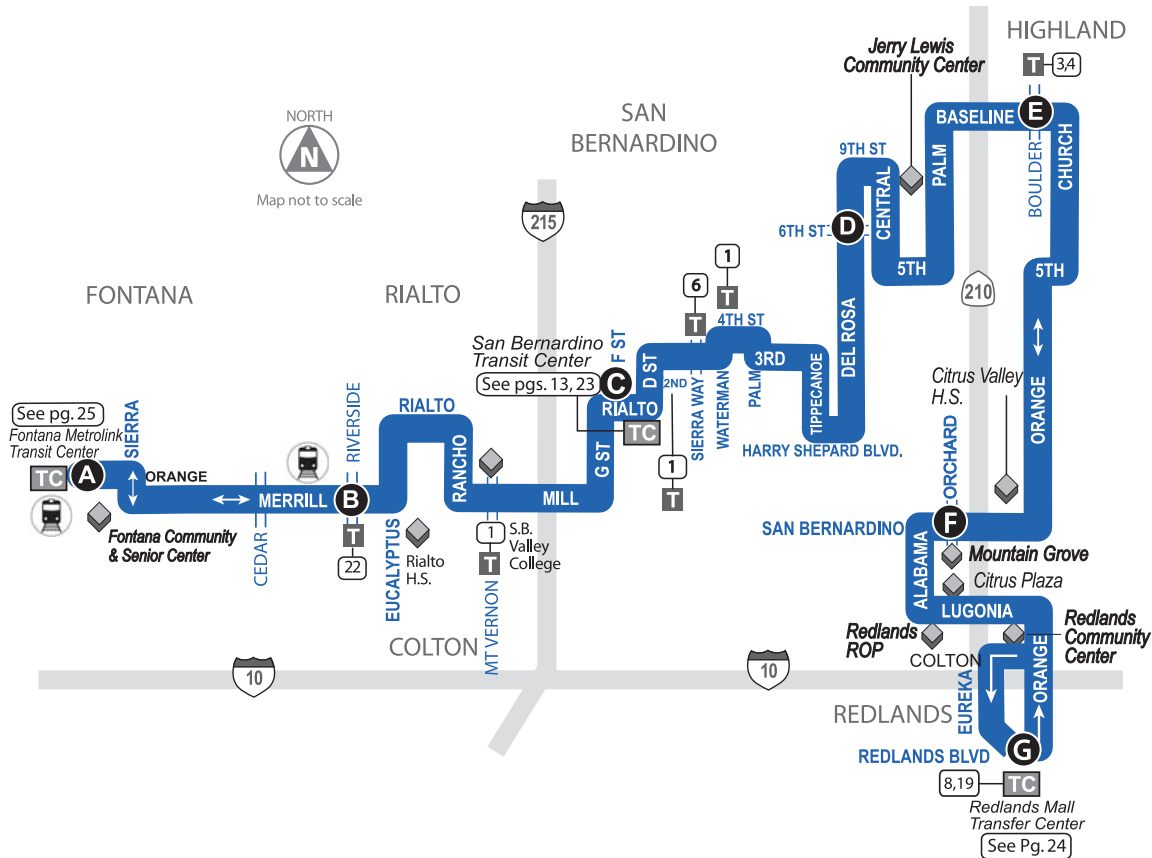

- Bus Route
- Timepoint - Look for the matching symbol in the timetable section.
- Metrolink Station
- Point of interest
- Transfer Point
- Transit/Transfer Center
- Tripper Service
- Park-and-Ride
- Medical Center
- Connection Route(s)

FREQUENCY

M-F	SAT	SUN
60	60	60

This Route connects with sbX!