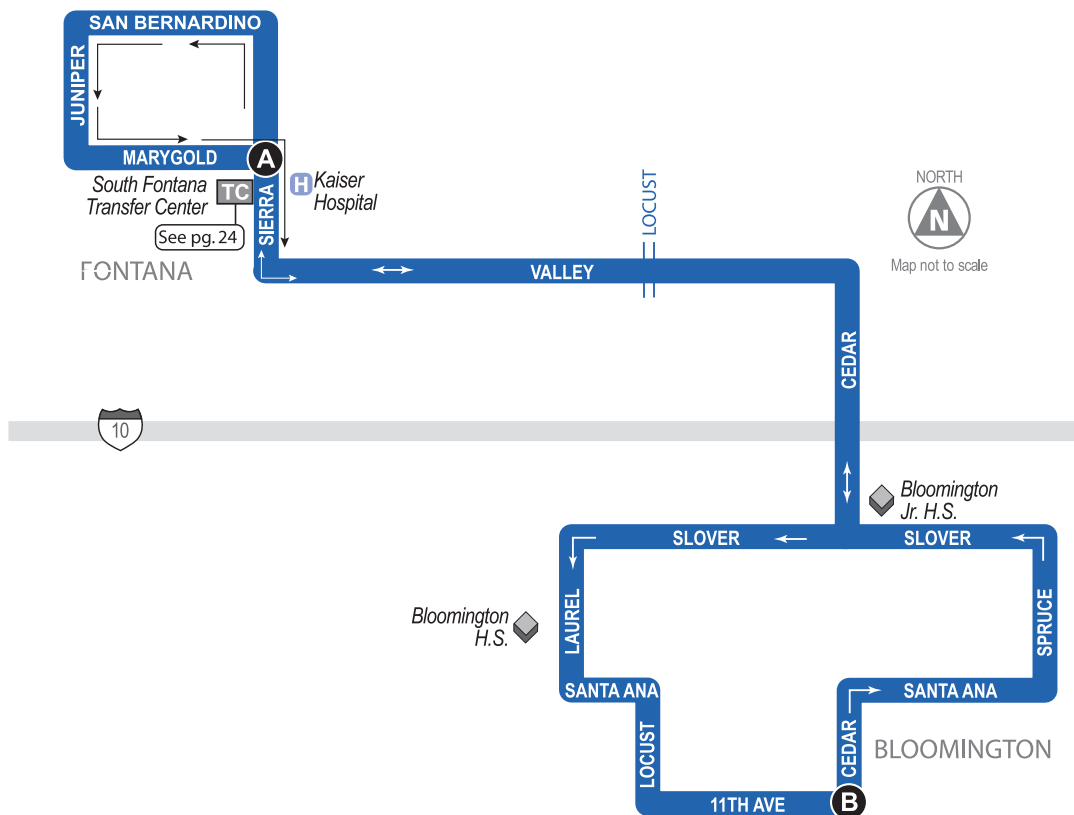

329

BLOOMINGTON - VALLEY BLVD. - KAISER

-  Bus Route
-  Timepoint - Look for the matching symbol in the timetable section.
-  Metrolink Station
-  Point of interest
-  Transfer Point
-  Transit/Transfer Center
-  Tripper Service
-  Park-and-Ride
-  Medical Center
-  Connection Route(s)

FREQUENCY

M-F	SAT	SUN
60	60	N/A

ROUTE 329: MONDAY - FRIDAY

Marygold & Sierra

11th & Cedar

Marygold & Sierra

A

B

ROUTE 329: SATURDAY

A

B

A

SOUTHBOUND

NORTHBOUND

7:45	8:10	8:37
8:45	9:10	9:37
9:45	10:10	10:37
10:45	11:10	11:37
11:45	12:10	12:37
12:45	13:10	13:37
1:45	2:10	2:37
2:45	3:10	3:37
3:45	4:10	4:37
4:45	5:10	5:37
5:45	6:10	6:37

Mini-Buses, Mega Service

Omnitrans mini-buses will serve

Routes 305, 312, 319 and 329

Omnitrans mini-buses have some of the same amenities as our large buses,
and can carry 12 passengers, 2 mobility devices and 2 bicycles.