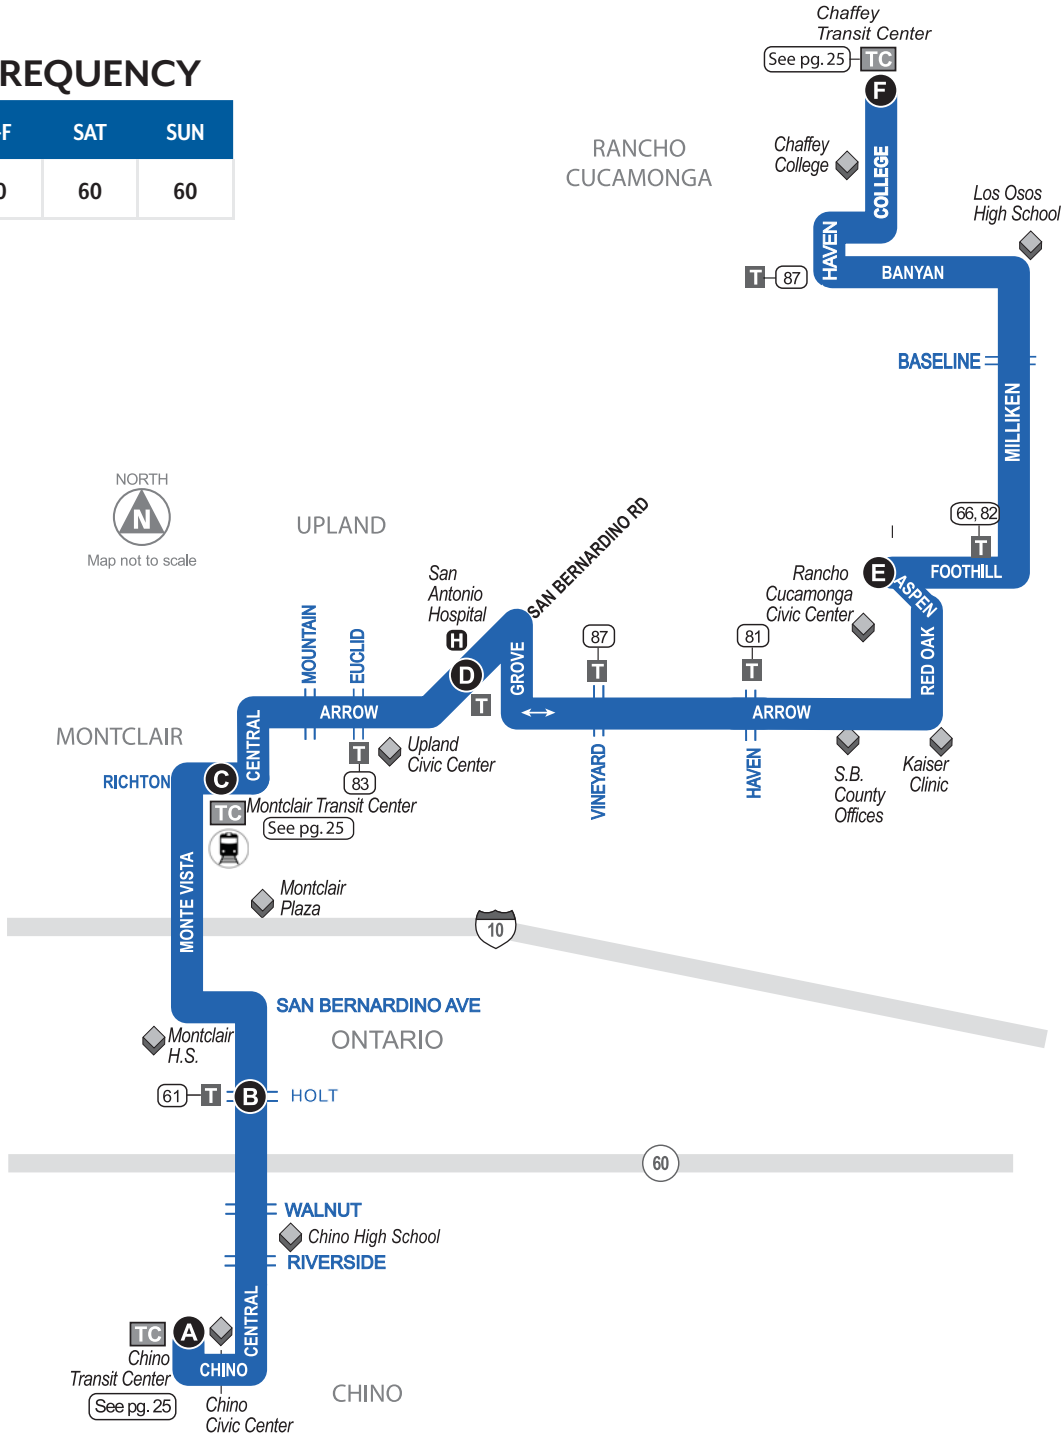

85

CHINO - MONTCLAIR - CHAFFEY COLLEGE

- Bus Route
- Timepoint - Look for the matching symbol in the timetable section.
- Metrolink Station
- Point of interest
- Transfer Point
- Transit/Transfer Center
- Tripper Service
- Park-and-Ride
- Medical Center
- Connection Route(s)

FREQUENCY

M-F	SAT	SUN
60	60	60