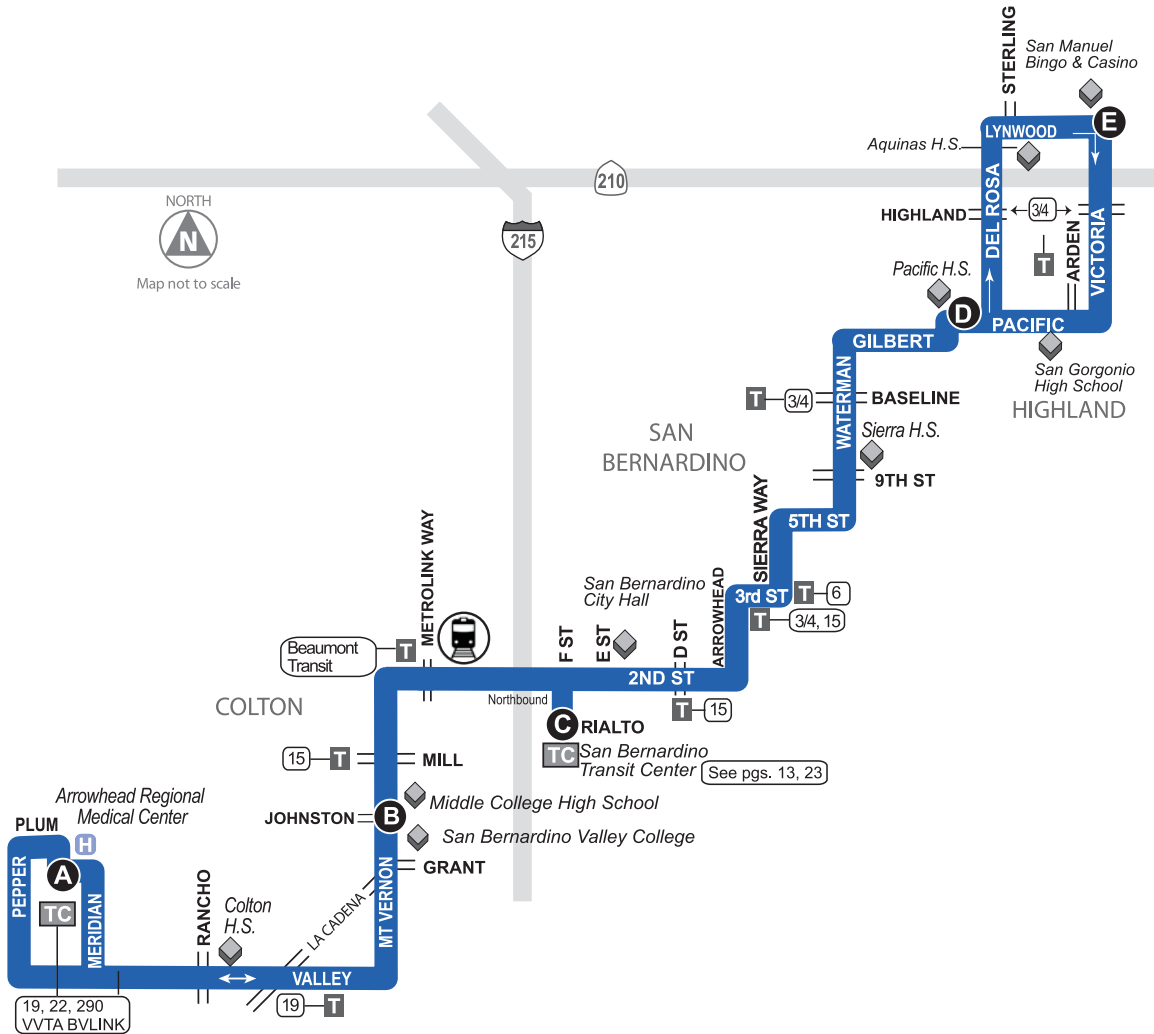

1

ARMC - SAN BERNARDINO - DEL ROSA

- █ Bus Route
- A Timepoint - Look for the matching symbol in the timetable section.
- Metrolink Station
- Point of interest
- T Transfer Point
- TC Transit/Transfer Center
- ||||| Tripper Service
- P Park-and-Ride
- H Medical Center
- 1,2 Connection Route(s)

FREQUENCY

M-F	SAT	SUN
20/30	30	50