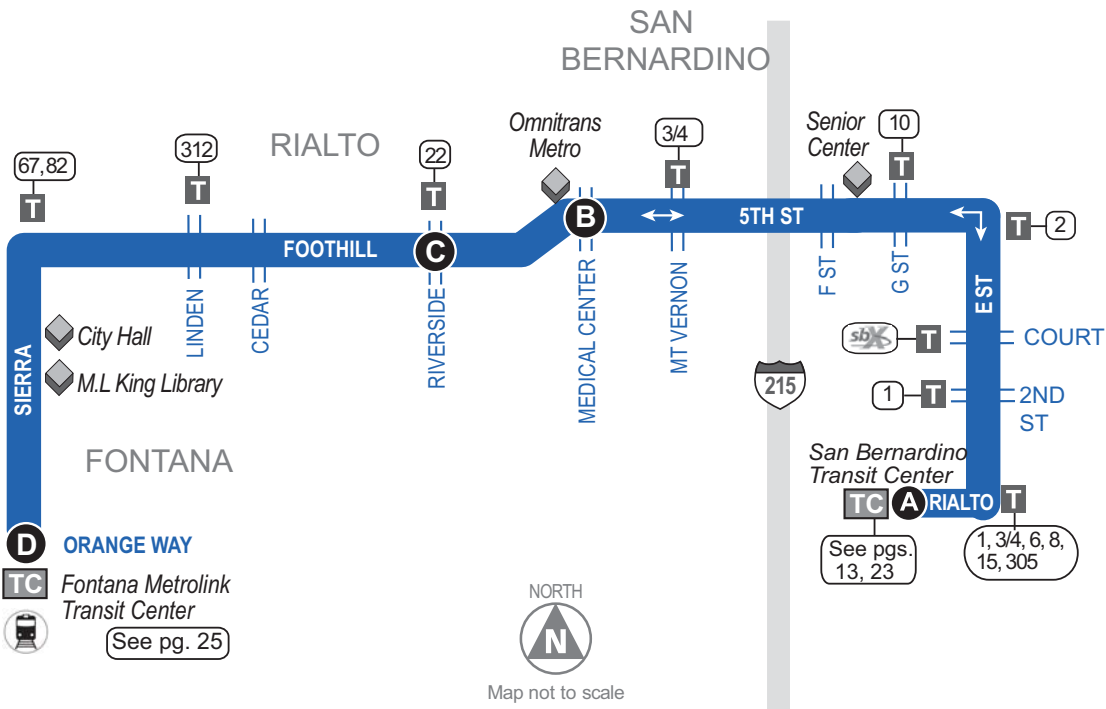

14

FONTANA - FOOTHILL - SAN BERNARDINO

- Bus Route
- Timepoint - Look for the matching symbol in the timetable section.
- Metrolink Station
- Point of interest
- Transfer Point
- Transit/Transfer Center
- Tripper Service
- Park-and-Ride
- Medical Center
- Connection Route(s)

FREQUENCY

M-F	SAT	SUN
20/30	20	20

This Route connects with sbX!