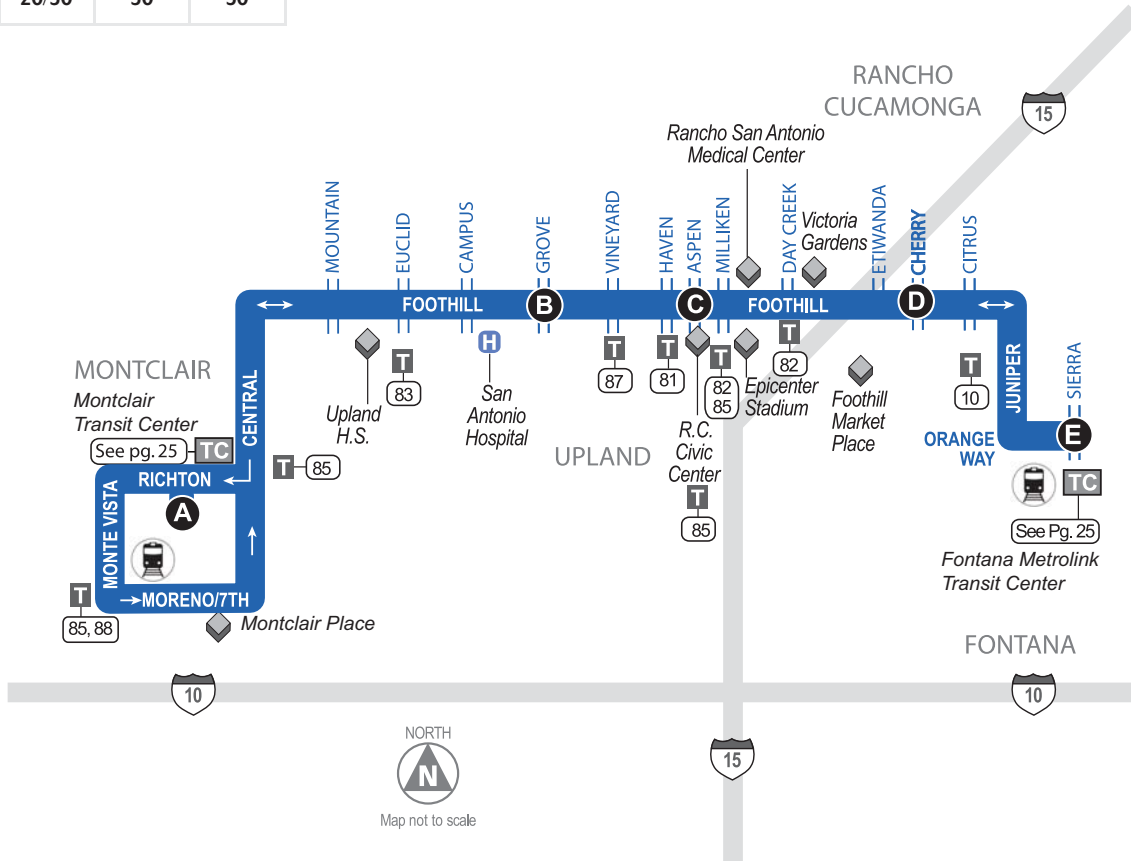

66

FONTANA - FOOTHILL BLVD - MONTCLAIR

- Bus Route
- Timepoint - Look for the matching symbol in the timetable section.
- Metrolink Station
- Point of interest
- Transfer Point
- Transit/Transfer Center
- Tripper Service
- Park-and-Ride
- Medical Center
- Connection Route(s)

FREQUENCY

M-F	SAT	SUN
20/30	30	50