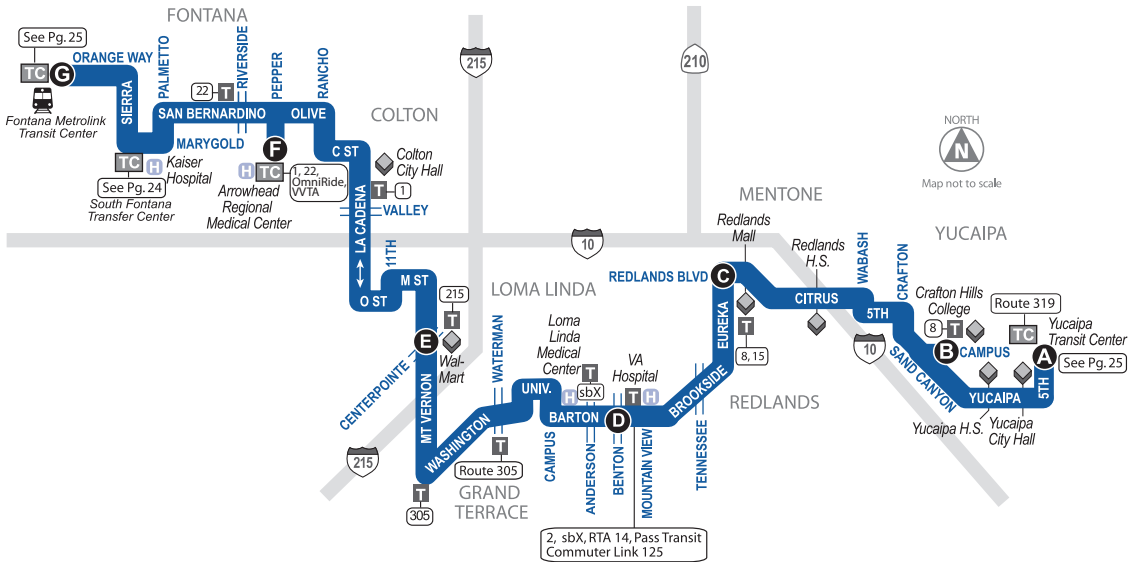

19

FONTANA - COLTON - REDLANDS - YUCAIPA

- Bus Route
- Timepoint - Look for the matching symbol in the timetable section.
- Metrolink Station
- Point of interest
- Transfer Point
- Transit/Transfer Center
- Tripper Service
- Park-and-Ride
- Medical Center
- Connection Route(s)

This Route connects with sbX!

FREQUENCY

M-F	SAT	SUN
60	60	60