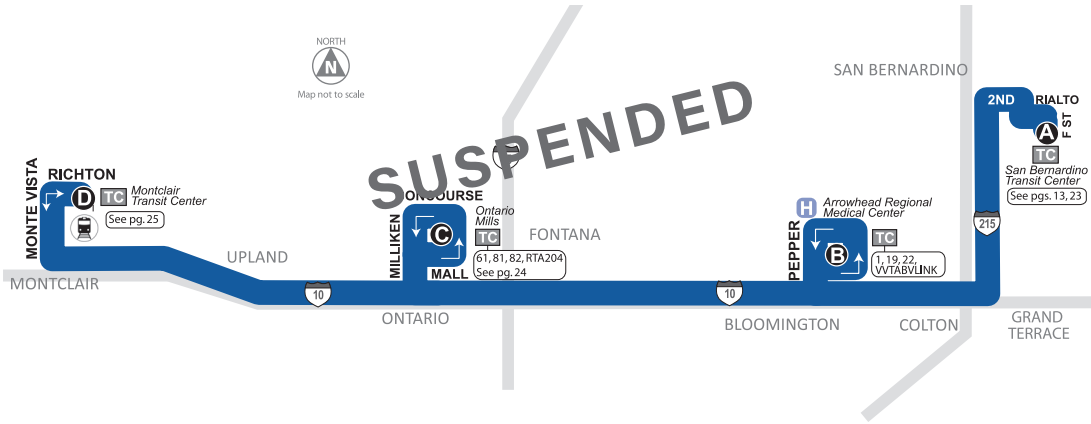

290

SAN BERNARDINO - ARMC - ONTARIO MILLS - MONTCLAIR TRANSIT CENTER

-  Bus Route
-  Tripper Service
-  Timepoint - Look for the matching symbol in the timetable section.
-  Metrolink Station
-  Park-and-Ride
-  Point of interest
-  Medical Center
-  Transfer Point
-  Connection Route(s)
-  Transit/Transfer Center

Route 290 has been temporarily suspended due to a labor shortage.

RULES OF THE ROAD

Be Ready to go Before you Board

Help keep us on time! Be ready with exact change, or have your bus pass ready, BEFORE you board. If paying with discounted fare, show the required ID to the driver. Omnitrans does not issue courtesy rides.