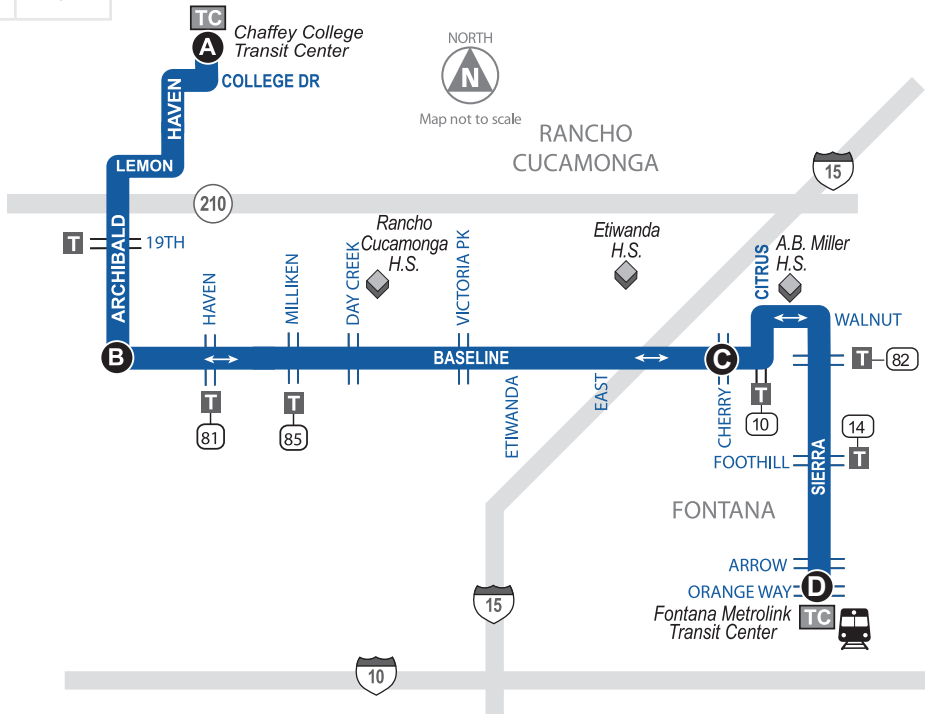

67

CHAFFEY COLLEGE - BASELINE - FONTANA

- █ Bus Route
- A Timepoint - Look for the matching symbol in the timetable section.
- Metrolink Station
- Point of interest
- T Transfer Point
- TC Transit/Transfer Center
- ||||| Tripper Service
- P Park-and-Ride
- H Medical Center
- 1,2 Connection Route(s)

FREQUENCY

M-F	SAT	SUN
60	NA	N/A

ROUTE 67: MONDAY - FRIDAY

ROUTE 67: MONDAY - FRIDAY							
Chaffey College	Baseline & Archibald	Baseline & Cherry	Fontana Metrolink	Fontana Metrolink	Baseline & Cherry	Baseline & Archibald	Chaffey College
A	B	C	D	D	C	B	A
SOUTHBOUND				NORTHBOUND			
5:55	6:07	6:23	6:44	5:53	6:15	6:34	6:45
6:55	7:08	7:27	7:48	6:53	7:15	7:34	7:45
7:55	8:08	8:27	8:48	7:55	8:17	8:36	8:47
8:55	9:08	9:27	9:48	8:55	9:17	9:36	9:47
9:55	10:08	10:27	10:48	9:55	10:17	10:36	10:47
10:55	11:08	11:27	11:48	10:55	11:17	11:36	11:47
11:55	12:08	12:27	12:48	11:55	12:17	12:36	12:47
12:55	1:08	1:27	1:48	12:55	1:17	1:36	1:47
1:55	2:08	2:27	2:48	1:55	2:17	2:36	2:47
2:55	3:08	3:27	3:48	2:55	3:17	3:36	3:47
3:55	4:08	4:27	4:48	3:55	4:17	4:36	4:47
4:55	5:08	5:27	5:48	4:55	5:17	5:36	5:47
5:55	6:08	6:27	6:48	5:55	6:17	6:36	6:47
6:55	7:08	7:27	7:48	6:55	7:17	7:36	7:47
7:55	8:08	8:24	8:42				