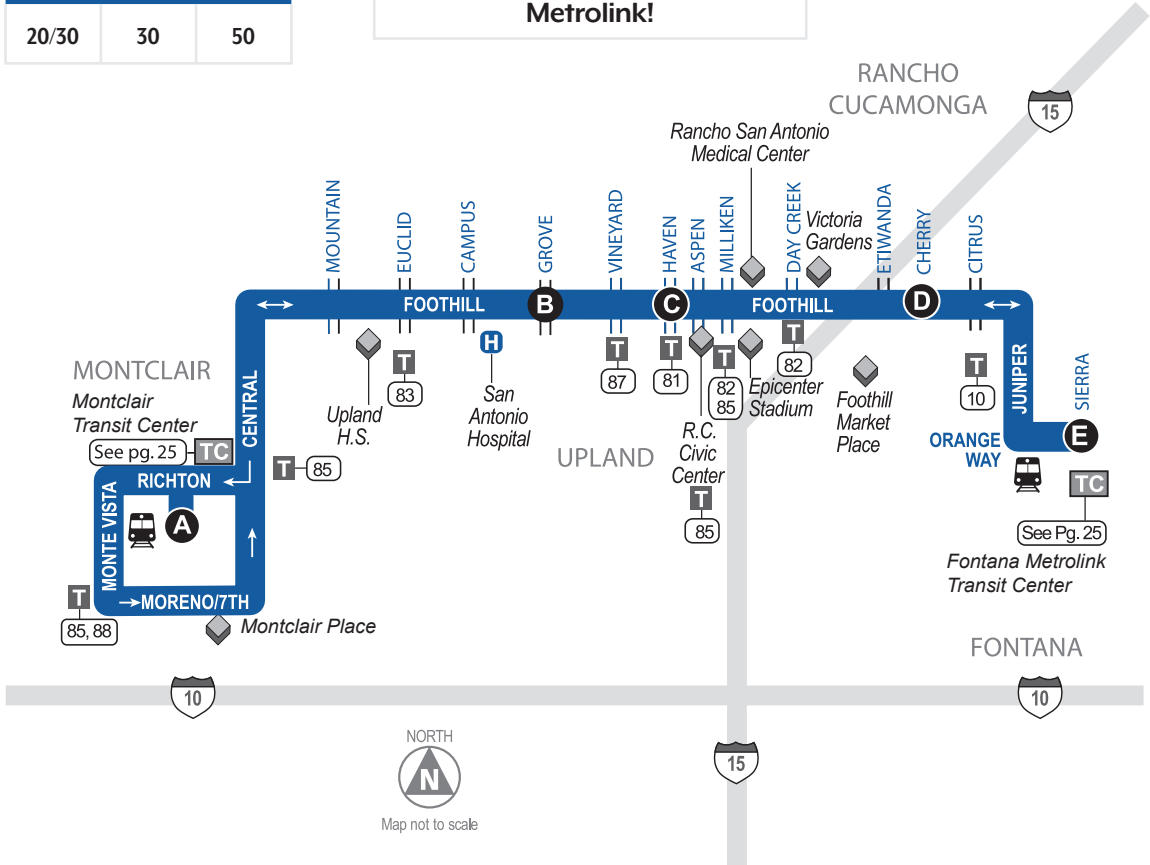

## FONTANA - FOOTHILL BLVD - MONTCLAIR

-  Bus Route
-  Timepoint - Look for the matching symbol in the timetable section.
-  Metrolink Station
-  Point of interest
-  Transfer Point
-  Transit/Transfer Center
-  Tripper Service
-  Park-and-Ride
-  Medical Center
-  Connection Route(s)

### FREQUENCY

M-F	SAT	SUN
20/30	30	50

This Route connects with Metrolink!

**Sorry, Omnitrans does not accept pennies onboard for fare payment.**

## ROUTE 66: SUNDAY

Fontana Metrolink	Foothill at Cherry	Foothill at Haven	Foothill at Grove	Montclair Transit Center	Montclair Transit Center	Foothill at Grove	Foothill at Haven	Foothill at Cherry	Fontana Metrolink
<b>E</b>	<b>D</b>	<b>C</b>	<b>B</b>	<b>A</b>	<b>A</b>	<b>B</b>	<b>C</b>	<b>D</b>	<b>E</b>
WESTBOUND					EASTBOUND				
					6:30	6:49	6:58	7:12	7:24
					7:20	7:39	7:48	8:02	8:14
					8:10	8:29	8:38	8:55	9:07
6:50	7:01	7:15	7:25	7:39	9:00	9:21	9:31	9:49	10:03
7:40	7:53	8:09	8:20	8:36	9:50	10:11	10:21	10:39	10:53
8:30	8:44	9:01	9:12	9:29	10:40	11:03	11:14	11:32	11:46
9:20	9:34	9:51	10:02	10:19	11:25	11:48	11:59	12:17	12:31
10:10	10:24	10:41	10:53	11:10	12:15	12:39	12:50	1:10	1:25
11:00	11:14	11:31	11:43	<b>12:00</b>	<b>1:00</b>	<b>1:25</b>	<b>1:37</b>	<b>1:57</b>	<b>2:12</b>
11:50	<b>12:04</b>	<b>12:21</b>	<b>12:33</b>	<b>12:50</b>	<b>1:50</b>	<b>2:15</b>	<b>2:27</b>	<b>2:47</b>	<b>3:02</b>
<b>12:40</b>	<b>12:55</b>	<b>1:12</b>	<b>1:24</b>	<b>1:41</b>	<b>2:15</b>	<b>2:15</b>	<b>2:27</b>	<b>2:47</b>	<b>3:02</b>
1:30	1:45	2:02	2:14	2:31	2:40	3:05	3:17	3:37	3:52
2:20	2:35	2:52	3:04	3:21	3:30	3:55	4:07	4:27	4:42
3:10	3:25	3:42	3:54	4:11	4:20	4:45	4:57	5:17	5:32
4:00	4:15	4:32	4:44	5:01	5:10	5:35	5:47	6:07	6:22
4:50	5:05	5:22	5:34	5:50	6:00	6:24	6:35	6:53	7:07
5:40	5:55	6:12	6:24	6:40	7:00	7:24	7:35	7:53	8:07
6:28	6:43	7:00	7:12	7:28					