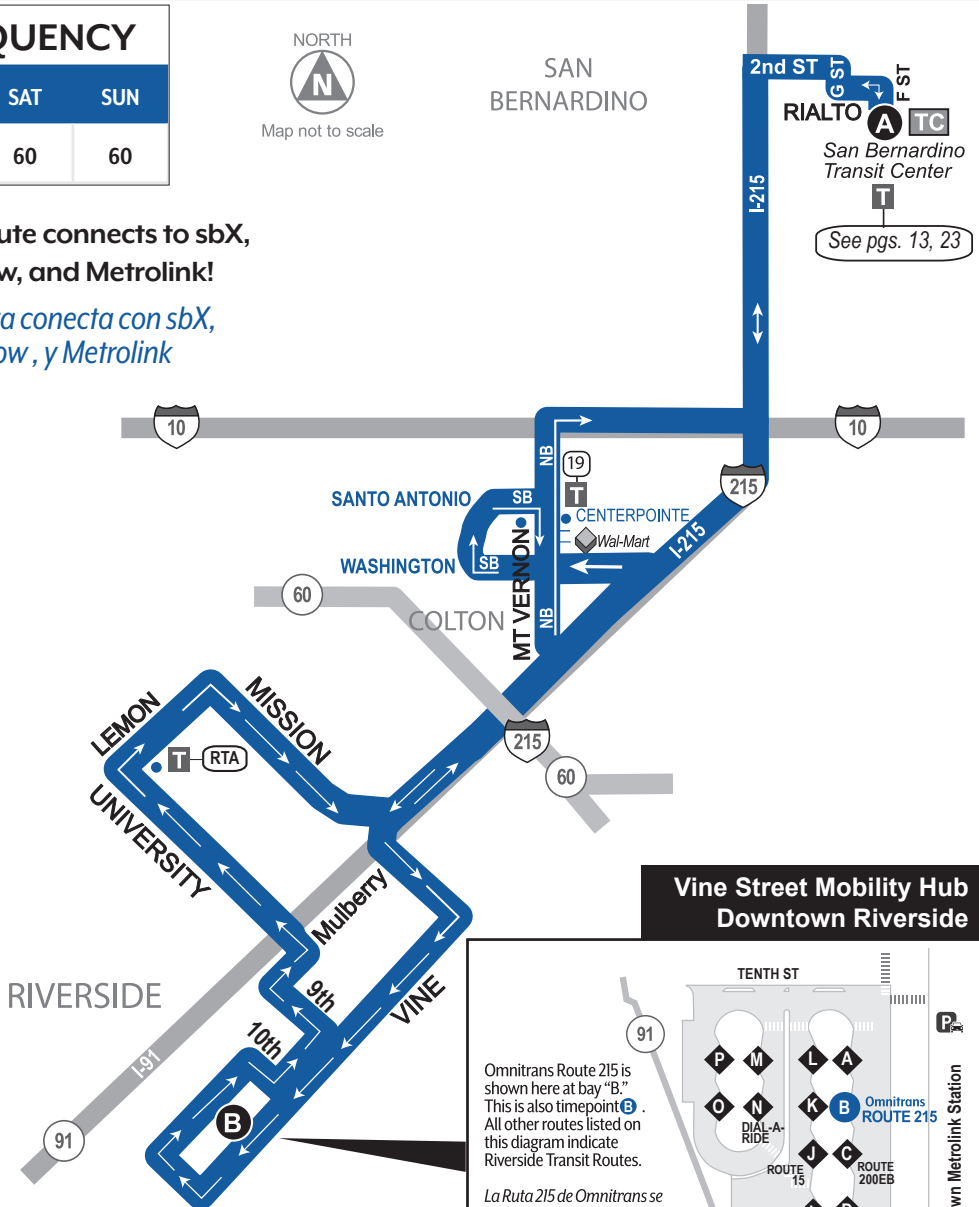

215

SAN BERNARDINO - RIVERSIDE

- Bus Route
- Tripper Service
- Timepoint - Look for the matching symbol in the timetable section.
- Metrolink Station
- Park-and-Ride
- Medical Center
- Point of Interest
- Transfer Point
- Connection Route(s)
- Transit/Transfer Center

FREQUENCY		
M-F	SAT	SUN
20/30	60	60

This Route connects to sbX, Arrow, and Metrolink!

Esta ruta conecta con sbX, Arrow, y Metrolink

Vine Street Mobility Hub Downtown Riverside

Omnitrans Route 215 is shown here at bay "B." This is also timepoint . All other routes listed on this diagram indicate Riverside Transit Routes.

La Ruta 215 de Omnitrans se muestra aquí en la bahía "B". Este también es un punto de tiempo . Todas las demás rutas enumeradas en este diagrama indican las rutas de tránsito de Riverside.

Riverside Transit Agency routes and schedules:
RiversideTransit.com

ROUTE 215: MONDAY - FRIDAY

Vine Street Hub		SBTC*		SBTC*		Vine Street Hub	
B		A		A		B	
NORTHBOUND				SOUTHBOUND			
				5:02			5:23
				5:35			5:56
5:25		5:48		6:05			6:26
5:59		6:22		6:25			6:48
				6:41			7:04
6:28		6:51		7:05			7:30
6:48		7:11		7:25			7:50
7:05		7:31		7:45			8:10
7:30		7:56		8:02			8:27
7:50		8:16		8:25			8:50
8:10		8:36					
8:27		8:53		9:05			9:28
8:50		9:17		9:35			9:58
9:30		9:57		10:05			10:28
10:00		10:27		10:35			10:58
10:30		10:57		11:05			11:28
11:00		11:27		11:35			11:58
11:30		11:57		12:05			12:28
12:00		12:27		12:30			12:55
12:30		12:57		1:05			1:30
12:55		1:22		1:35			2:00
1:30		1:57		2:05			2:30
2:00		2:30		2:34			3:03
2:30		3:00		3:11			3:40
3:05		3:35		3:41			4:10
				4:00			4:29
3:42		4:12		4:21			4:50
				4:40			5:09
4:12		4:42		5:02			5:31
4:31		5:06		5:19			5:48
4:52		5:27		5:39			6:08
5:11		5:46		6:05			6:29
5:33		6:08		6:15			6:39
5:50		6:25		6:38			7:00
6:10		6:35					
6:30		6:55		7:07			7:29
6:44		7:09					
7:02		7:27		7:31			7:53
7:31		7:56		8:01			8:23
7:55		8:20		8:31			8:53
8:25		8:50		9:01			9:23
8:55		9:20		9:30			9:52
9:25		9:50					
9:54		10:19					