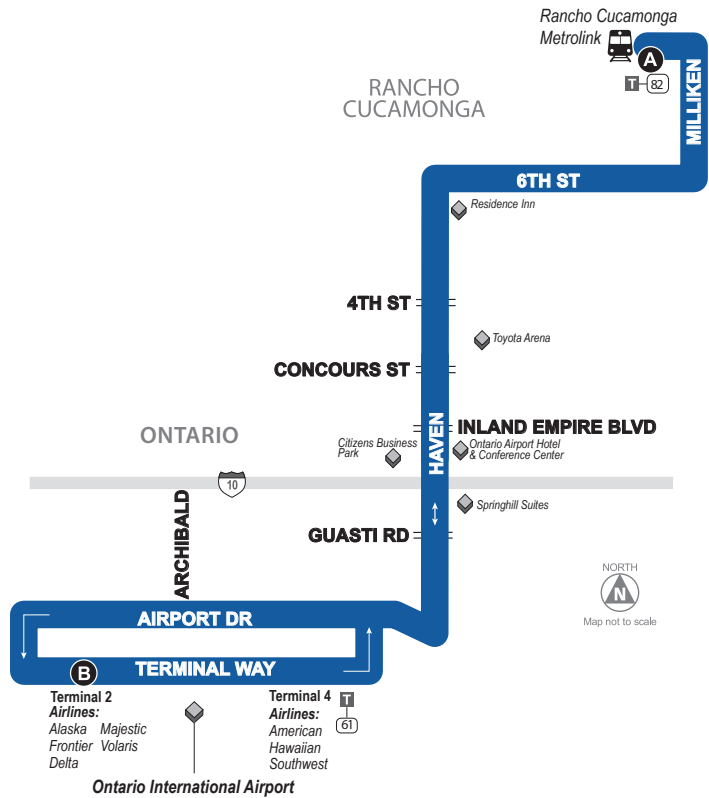

## ONT CONNECT: Rancho Cucamonga Metrolink - Ontario International Airport

### FREQUENCY

M-F	SAT	SUN
35/60	60	60

Route 380 ONT CONNECT shuttle serves the Rancho Cucamonga Metrolink and Ontario Airport. ONT CONNECT shuttles have some of the same amenities as our large buses, and can carry 12 passengers, 2 mobility devices and 2 bicycles. ONT CONNECT fares are exactly the same as our fixed route service, including one free transfer from Metrolink/Arrow.

## ROUTE 380: SATURDAY

Rancho Cucamonga Metrolink

Ontario International Airport

Rancho Cucamonga Metrolink

**A**

**B**

**A**

### Route 380 ONT CONNECT

**Get to the airport faster! Ont Connect travels between the Ontario International Airport and the Rancho Cucamonga Metrolink Station with no stops!**