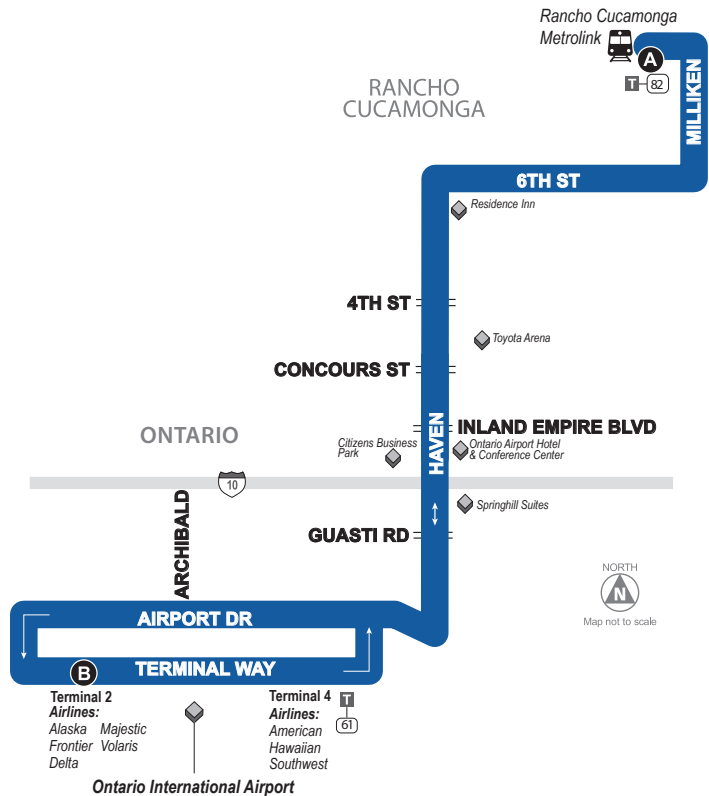

380

ONT CONNECT: Rancho Cucamonga Metrolink - Ontario International Airport

FREQUENCY

| M-F | SAT | SUN |
|-------|-----|-----|
| 35/60 | 60 | 60 |

NEW! ONT CONNECT shuttle serves the Rancho Cucamonga Metrolink and Ontario Airport. ONT CONNECT shuttles have some of the same amenities as our large buses, and can carry 12 passengers, 2 mobility devices and 2 bicycles. ONT CONNECT fares are exactly the same as our fixed route service, including one free transfer from Metrolink/Arrow.

ROUTE 380: MONDAY - FRIDAY

| Rancho Cucamonga Metrolink | Ontario International Airport | Ontario International Airport | Rancho Cucamonga Metrolink |
|----------------------------|-------------------------------|-------------------------------|----------------------------|
| A | B | B | A |
| SOUTHBOUND | | NORTHBOUND | |
| 4:16 | 4:33 | 4:34 | 4:49 |
| 4:50 | 5:07 | 5:08 | 5:23 |
| 5:24 | 5:41 | 5:42 | 5:57 |
| 6:01 | 6:18 | 6:19 | 6:34 |
| 7:05 | 7:22 | 7:23 | 7:38 |
| 7:40 | 7:57 | 7:58 | 8:13 |
| 8:15 | 8:32 | 8:33 | 8:48 |
| 9:12 | 9:29 | 9:30 | 9:45 |
| 10:14 | 10:31 | 10:32 | 10:47 |
| 11:14 | 11:31 | 11:32 | 11:47 |
| 12:14 | 12:31 | 12:32 | 12:47 |
| 1:02 | 1:19 | 1:20 | 1:35 |
| 1:38 | 1:55 | 1:56 | 2:11 |
| 2:14 | 2:31 | 2:32 | 2:47 |
| 3:14 | 3:31 | 3:32 | 3:47 |
| 4:14 | 4:31 | 4:32 | 4:47 |
| 5:20 | 5:37 | 5:38 | 5:53 |
| 6:03 | 6:20 | 6:21 | 6:36 |
| 6:38 | 6:55 | 6:56 | 7:11 |
| 7:23 | 7:40 | 7:41 | 7:56 |
| 8:02 | 8:19 | 8:20 | 8:35 |
| 9:02 | 9:19 | 9:20 | 9:35 |
| 10:07 | 10:24 | 10:25 | 10:40 |
| 11:02 | 11:19 | 11:20 | 11:35 |

Get to the airport faster! Ont Connect travels between the Ontario International Airport and the Rancho Cucamonga Metrolink Station with no stops!