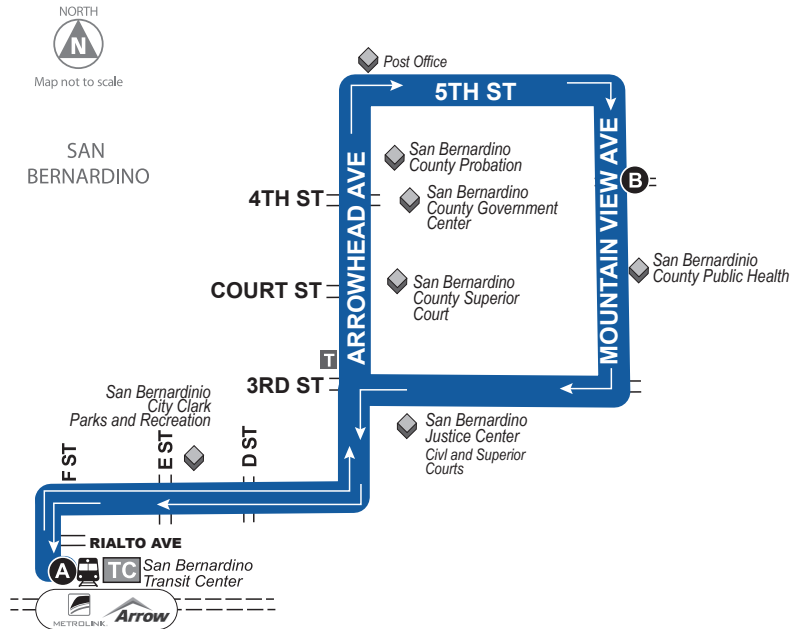

300

SB CONNECT: Arrow Rail - Downtown San Bernardino

FREQUENCY

M-F	SAT	SUN
20/30	N/A	N/A

NEW! **SB CONNECT** shuttle serves Arrow rail service at the San Bernardino Transit and downtown San Bernardino. **SB CONNECT** shuttles have some of the same amenities as our large buses, and can carry 12 passengers, 2 mobility devices and 2 bicycles. **SB CONNECT** fares are exactly the same as our fixed route service, including one free transfer from Metrolink/Arrow.

Coming Fall 2022

ROUTE 300: MONDAY - FRIDAY

San Bernardino Transit Center

Mountain View & 4th

San Bernardino Transit Center

A

B

A

Counter-Clockwise

6:15	6:23	6:30
6:36	6:44	6:51
7:06	7:14	7:21
7:36	7:44	7:51
8:01	8:09	8:16
8:33	8:41	8:48
9:12	9:20	9:27
9:33	9:41	9:48
10:00	10:08	10:15
10:24	10:32	10:39
11:15	11:23	11:30
11:33	11:42	11:49
12:12	12:21	12:28
12:33	12:42	12:49
1:07	1:16	1:23
1:24	1:33	1:40
2:20	2:28	2:35
2:48	2:56	3:03
3:43	3:51	3:58
4:11	4:19	4:26
4:32	4:40	4:47
5:10	5:19	5:26
5:29	5:38	5:45
6:15	6:23	6:30
6:32	6:40	6:47