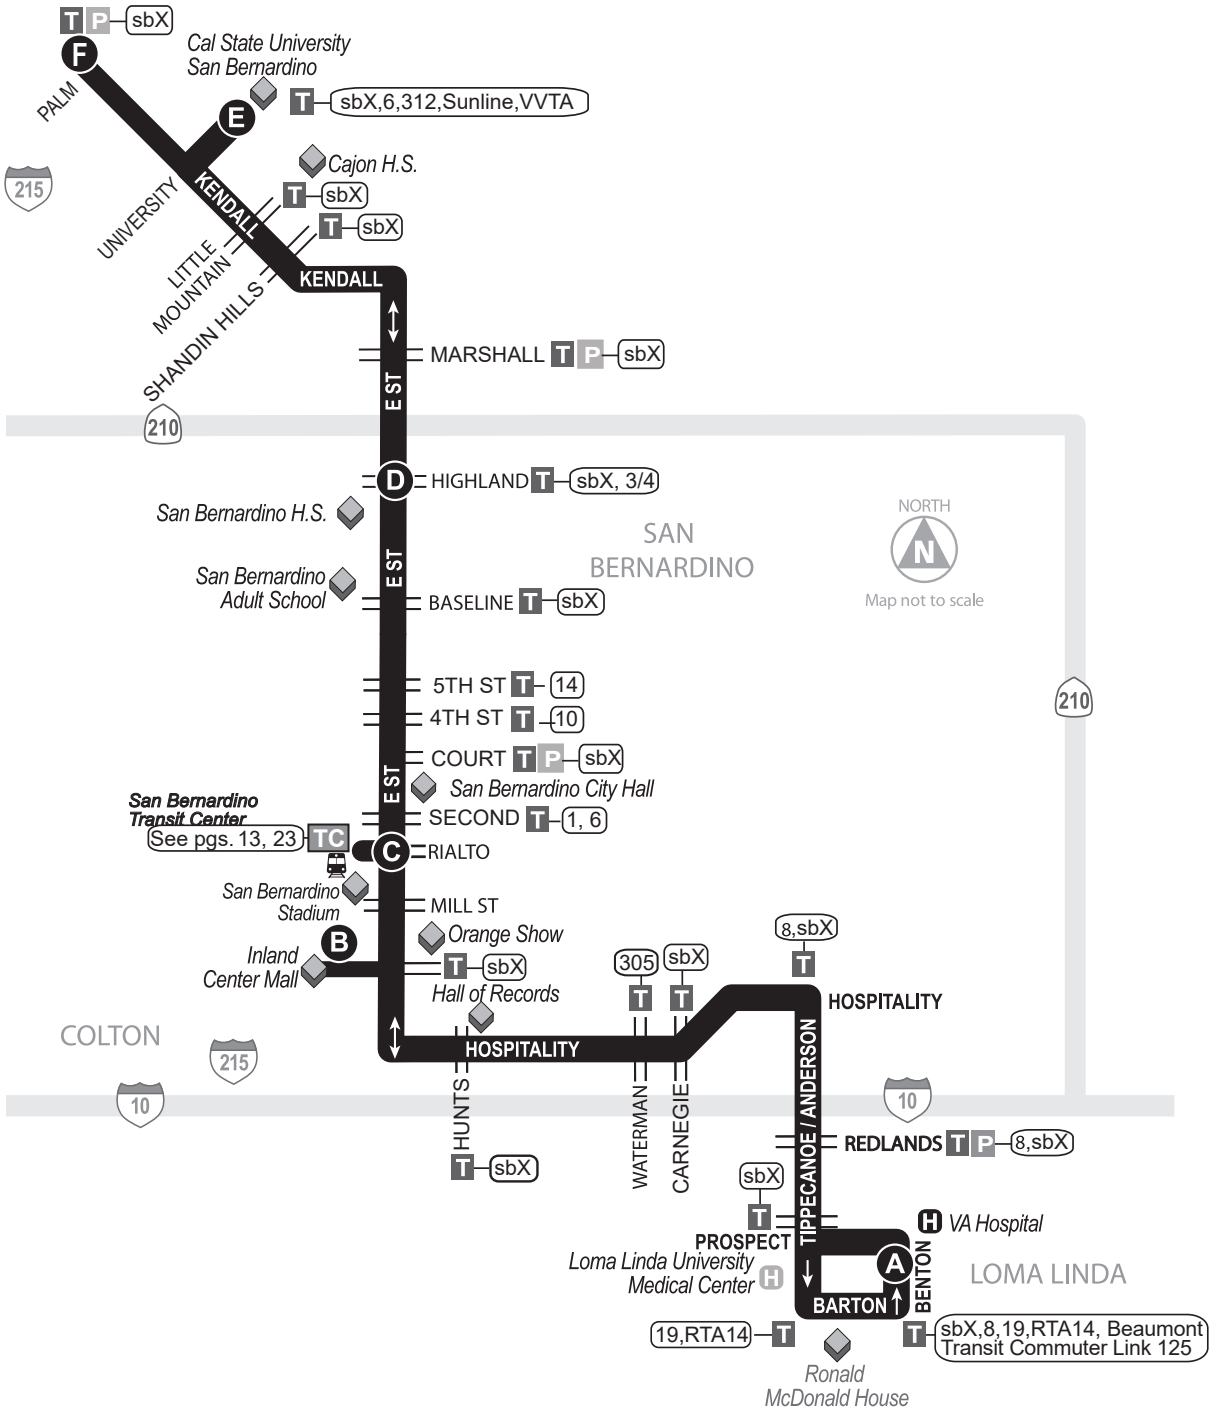

Route 2

Route 87

Map not to scale

RANCHO
CUCAMONGA

Chaffey
College

81

T

COLLEGE

TC

Chaffey College
Transit Center

See pg. 25

210

ARCHIBALD

BANYAN

HAVEN

OmniRide Upland T

19TH

CARNELIAN

Alta Loma
High School

BASELINE T

OmniRide Upland T

T

66

D

Dorothy Quesada
Community Center

BON VIEW

Baldy View ROP

FRANCIS

Kaiser
Permanente

PHILADELPHIA

60

VINEYARD