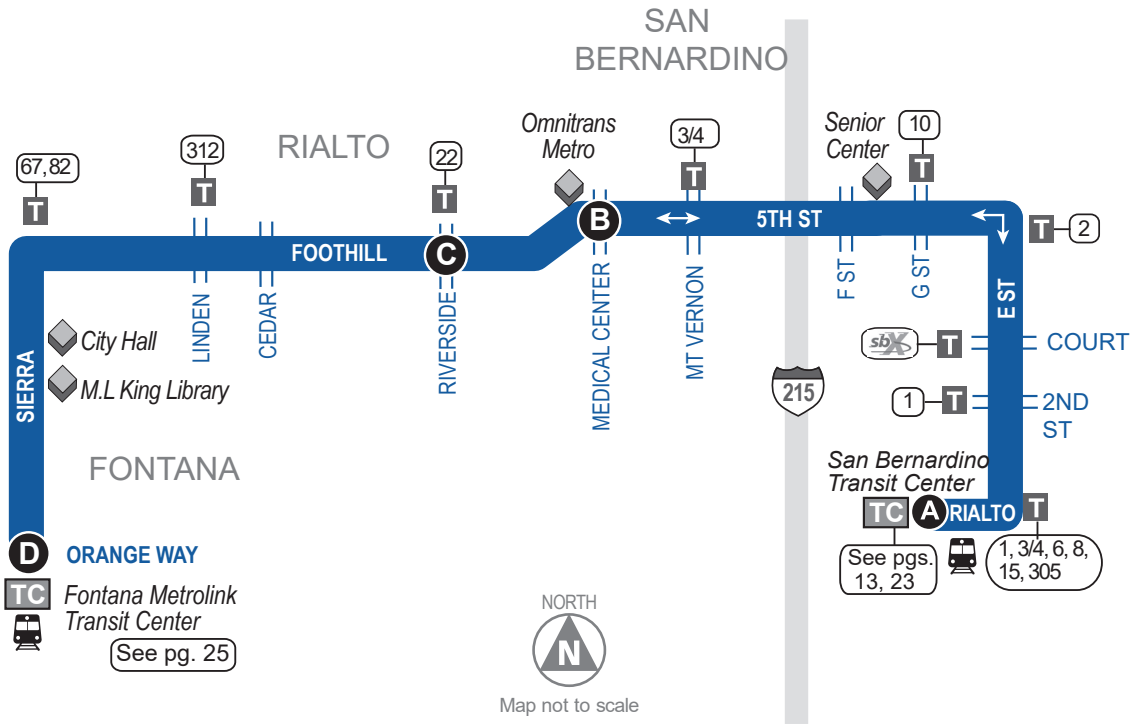

14

FONTANA - Foothill - SAN BERNARDINO

- Bus Route
- Timepoint - Look for the matching symbol in the timetable section.
- Metrolink Station
- Point of interest
- Transfer Point
- Transit/Transfer Center
- Tripper Service
- Park-and-Ride
- Medical Center
- Connection Route(s)

FREQUENCY

M-F	SAT	SUN
20/30	20	20

This Route connects with Arrow, Metrolink and sbX!