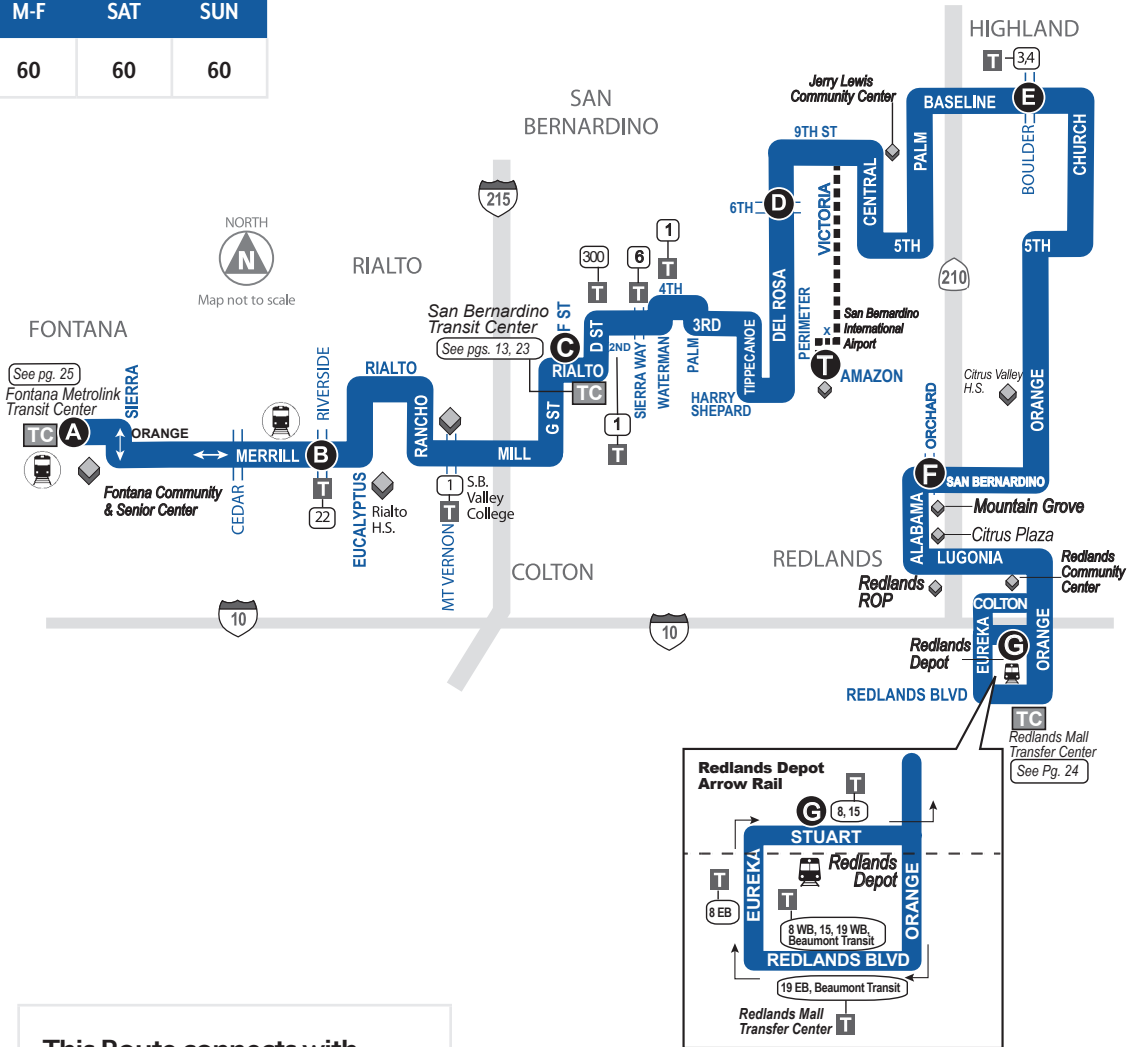

15

FONTANA - SAN BDNO/HIGHLAND - REDLANDS

- █ Bus Route
- A Timepoint - Look for the matching symbol in the timetable section.
- Metrolink Station
- ◇ Point of interest
- T Transfer Point
- TC Transit/Transfer Center
- ||||| Tripper Service
- P Park-and-Ride
- H Medical Center
- 1,2 Connection Route(s)

FREQUENCY

M-F	SAT	SUN
60	60	60

This Route connects with Arrow, Metrolink and sbX!

ROUTE 15: MONDAY - FRIDAY

Fontana Metrolink	Merrill & Riverside	SBTC*	Del Rosa & 6th	Amazon	Baseline & Boulder	San Bernardino & Orchard Way	Redlands Depot	San Bernardino & Orchard Way	Baseline & Boulder	Amazon	Del Rosa & 6th	SBTC*	Merrill & Riverside	Fontana Metrolink
A	B	C	D	T	E	F	G	F	E	T	D	C	B	A
EASTBOUND							WESTBOUND							
							5:05	5:15	4:24	4:38	4:47	5:09	5:29	5:41
							5:33	5:45	5:29	5:42	5:42	6:02	6:22	6:34
		4:02	4:19	4:30	4:44	4:59	6:26	6:36	6:01	6:15	6:24	6:47	7:09	7:23
							7:08	7:20	7:36		7:03	7:25	7:47	8:02
6:07	6:21	5:38	5:55	6:06	6:20	6:35	7:58	8:10	8:26		7:52	8:15	8:37	8:51
6:47	7:01	6:43	6:59	7:14	7:29	7:44	9:08	9:20	9:36		8:42	9:05	9:27	9:41
7:37	7:52	7:23	7:39	7:54	8:09	8:24	10:08	10:21	10:37		9:52	10:15	10:37	10:51
8:57	9:12	8:16	8:33	8:49	9:04	9:19	11:08	11:21	11:37		11:52	12:15	12:39	12:53
10:07	10:22	9:36	9:53	10:09	10:24	10:39	12:08	12:22	12:38		12:54	1:18	1:42	1:56
11:07	11:22	10:47	11:04	11:20	11:35	11:50	1:08	1:22	1:38		1:54	2:18	2:42	2:56
12:07	12:22	12:47	1:05	1:22	1:37	1:52	2:08	2:23	2:40		2:56	3:20	3:44	3:59
1:07	1:23	1:48	2:06	2:23	2:38	2:53	3:08	3:23	3:40		3:56	4:20	4:44	4:59
2:07	2:23	2:48	3:06	3:23	3:38	3:53	4:13	4:30	4:44	4:44	4:52	5:15	5:37	5:51
3:15	3:32	3:56	4:14	4:23	4:40	4:55	5:18	5:33	5:50	6:04	6:12	6:35	6:57	7:11
4:05	4:22	4:47	5:05		5:22	5:37	6:13	6:27	6:42		6:56	7:16	7:37	7:49
5:05	5:22	5:46	6:04	6:13	6:30	6:45	7:17	7:31	7:46		8:00	8:18		
6:22	6:38	7:01	7:17		7:32	7:46	8:10	8:21	8:35		8:49	9:06		
7:22	7:36	7:59	8:15		8:30	8:44	9:20	9:31	9:45		9:59	10:16		
8:12	8:25	8:45	8:59		9:14	9:28								