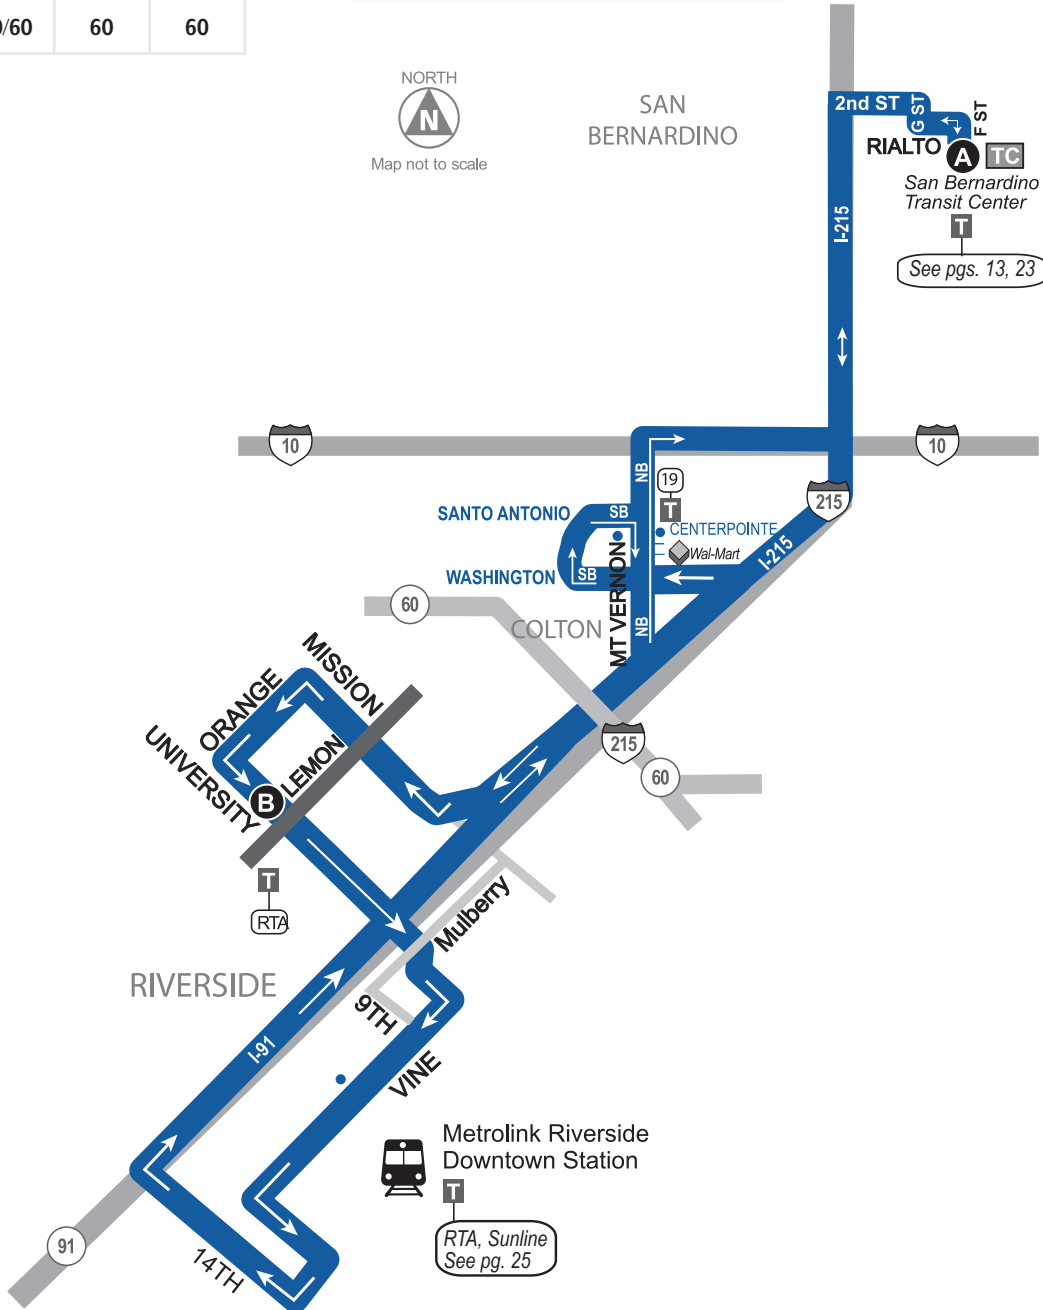

## SAN BERNARDINO - RIVERSIDE

-  Bus Route
-  Tripper Service
-  Timepoint - Look for the matching symbol in the timetable section.
-  Metrolink Station
-  Point of interest
-  Park-and-Ride
-  Medical Center
-  Transfer Point
-  Connection Route(s)
-  Transit/Transfer Center

### FREQUENCY

M-F	SAT	SUN
30/60	60	60

This Route connects to sbX, Arrow and Metrolink!

## ROUTE 215: SATURDAY

**B**

**A**

**A**

**B**

## ROUTE 215: SUNDAY

University & Lemon <b>B</b>	SBTC* <b>A</b>	SBTC* <b>A</b>	University & Lemon <b>B</b>
NORTHBOUND		SOUTHBOUND	
7:02	7:27	6:38	7:02
8:02	8:27	7:38	8:02
9:02	9:27	8:38	9:02
10:02	10:27	9:38	10:02
11:02	11:27	10:38	11:02
12:02	12:27	11:38	12:02
1:02	1:27	12:38	1:02
2:02	2:27	1:38	2:02
3:02	3:27	2:38	3:02
4:02	4:27	3:38	4:02
5:02	5:27	4:38	5:02
6:02	6:27	5:38	6:02
7:02	7:27	6:38	7:02