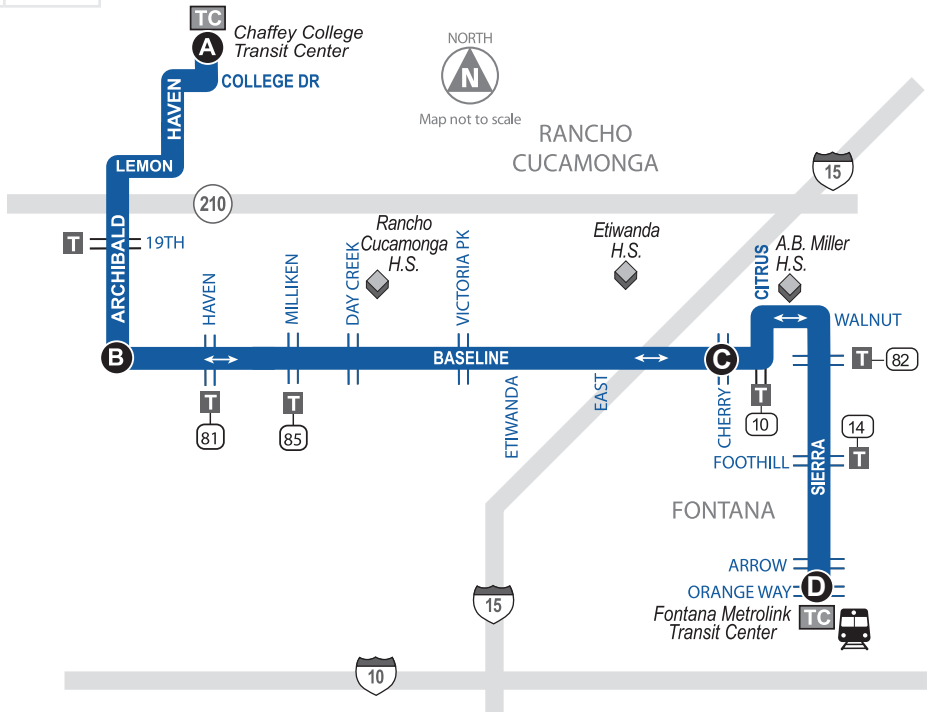

67

CHAFFEY COLLEGE - BASELINE - FONTANA

- ▬ Bus Route
- A Timepoint - Look for the matching symbol in the timetable section.
- Metrolink Station
- ◆ Point of interest
- T Transfer Point
- TC Transit/Transfer Center
- ▬▬▬▬▬ Tripper Service
- P Park-and-Ride
- H Medical Center
- 1,2 Connection Route(s)

FREQUENCY

M-F	SAT	SUN
60	NA	N/A

This Route connects with Metrolink!

ROUTE 67: MONDAY - FRIDAY

SOUTHBOUND				NORTHBOUND			
Chaffey College	Baseline & Archibald	Baseline & Cherry	Fontana Metrolink	Fontana Metrolink	Baseline & Cherry	Baseline & Archibald	Chaffey College
A	B	C	D	D	C	B	A
5:56	6:07	6:23	6:41	5:56	6:15	6:30	6:40
6:55	7:08	7:27	7:48	6:53	7:15	7:34	7:45
7:55	8:08	8:27	8:48	7:55	8:17	8:36	8:47
8:55	9:08	9:27	9:48	8:55	9:17	9:36	9:47
9:55	10:08	10:27	10:48	9:55	10:17	10:36	10:47
10:55	11:08	11:27	11:48	10:55	11:17	11:36	11:47
11:55	12:08	12:27	12:48	11:55	12:17	12:36	12:47
12:55	1:08	1:27	1:48	12:55	1:17	1:36	1:47
1:55	2:08	2:27	2:48	1:55	2:17	2:36	2:47
2:55	3:08	3:27	3:48	2:55	3:17	3:36	3:47
3:55	4:08	4:27	4:48	3:55	4:17	4:36	4:47
4:55	5:08	5:27	5:48	4:55	5:17	5:36	5:47
5:55	6:08	6:27	6:47	5:55	6:17	6:36	6:47
6:55	7:07	7:26	7:46	6:55	7:17	7:36	7:47
7:55	8:07	8:23	8:41				