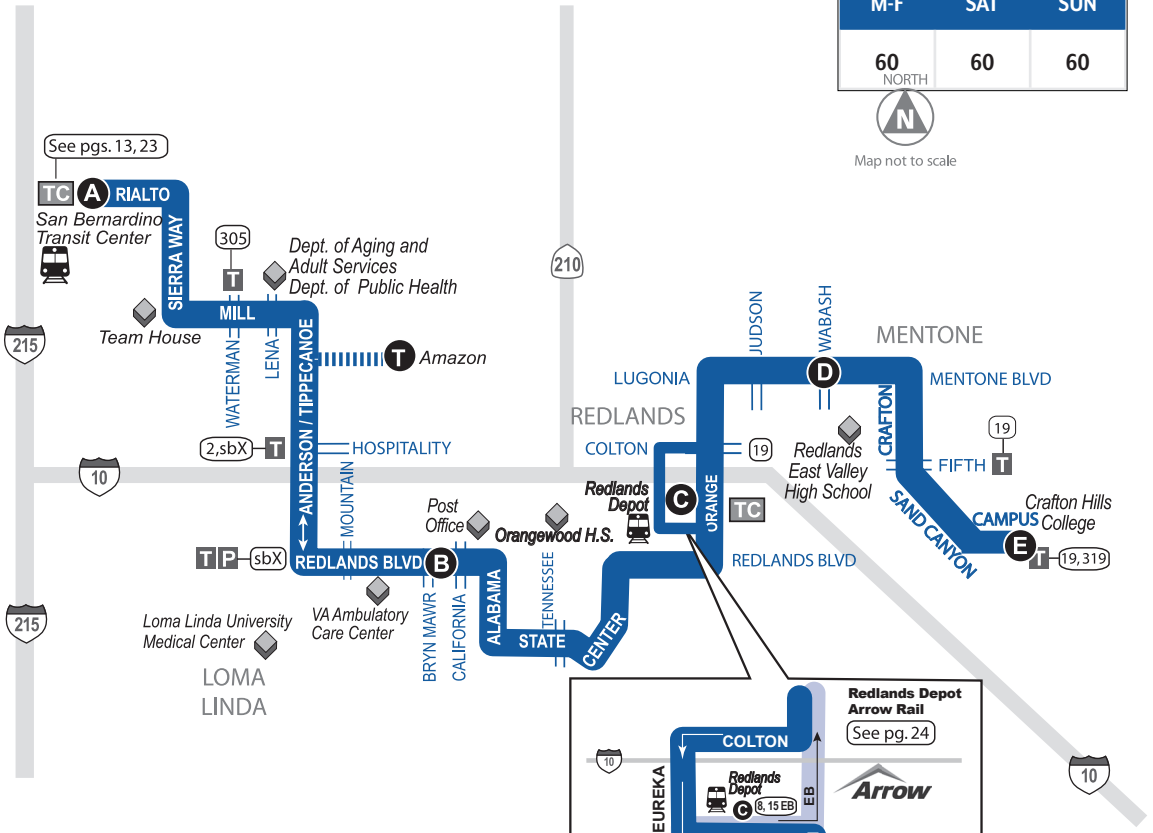

8

SAN BERNARDINO – MENTONE - CRAFTON HILLS COLLEGE

-  Bus Route
-  Tripper Service
-  Timepoint - Look for the matching symbol in the timetable section.
-  Metrolink Station
-  Park-and-Ride
-  Medical Center
-  Point of interest
-  Transfer Point
-  Connection Route(s)
-  Transit/Transfer Center

FREQUENCY

M-F	SAT	SUN
60	60	60

Map not to scale

This Route connects with Arrow, Metrolink and sbX!

ROUTE 8: MONDAY - FRIDAY

Crafton Hills	Mentone & Wabash	Redlands Depot	Redlands & Bryn Mawr	Amazon	SBTC*	Amazon	Redlands & Bryn Mawr	Redlands Depot	Mentone & Wabash	Crafton Hills
E	D	C	B	T	A	T	B	C	D	E

WESTBOUND					EASTBOUND						
					5:00	5:17					
		4:52	5:04		5:25	5:45	6:12	6:25	6:35	6:46	
4:58	5:07	5:17	5:29		5:49	6:15	6:32	6:48	7:01	7:11	7:22
5:46	5:57	6:10	6:22	6:38	6:52	7:45		8:13	8:28	8:40	8:51
6:58	7:09	7:23	7:37		8:01	8:45		9:13	9:28	9:40	9:51
7:58	8:09	8:24	8:38		9:02	9:45		10:14	10:31	10:44	10:54
8:58	9:09	9:24	9:39		10:04	10:45		11:14	11:31	11:44	11:54
9:58	10:09	10:24	10:39		11:04	11:40		12:09	12:26	12:39	12:49
11:00	11:11	11:26	11:42		12:09	12:45		1:14	1:31	1:44	1:54
11:57	12:08	12:23	12:39		1:06	1:45		2:14	2:31	2:45	2:56
12:52	1:03	1:17	1:33		2:00	2:45		3:14	3:31	3:45	3:56
1:57	2:08	2:22	2:38		3:05						
						3:30		3:59	4:16	4:30	4:41
2:57	3:12	3:27	3:43		4:10	4:30		4:58	5:15	5:29	5:40
3:57	4:12	4:27	4:43		5:10	5:15	5:35	5:52	6:06	6:18	6:28
4:51	5:02	5:16	5:31	5:49	6:03	6:14	6:31	6:47	7:01	7:13	7:23
5:41	5:52	6:06	6:21	6:39	6:53	7:42		8:06	8:20	8:31	8:41
7:03	7:14	7:27	7:41		8:05	8:35		8:59	9:11	9:22	9:32
8:03	8:13	8:25	8:38		9:00	9:22		9:46	10:02		
9:05	9:15	9:27	9:40		10:01						
		10:04	10:16		10:37						

SBTC* is the San Bernardino Transit Center