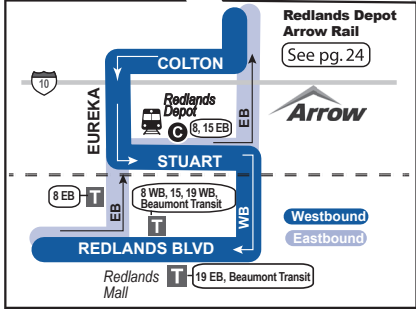

8

SAN BERNARDINO – MENTONE - CRAFTON HILLS COLLEGE

-  Bus Route
-  Tripper Service
-  Timepoint - Look for the matching symbol in the timetable section.
-  Metrolink Station
-  Park-and-Ride
-  Medical Center
-  Point of interest
-  Transfer Point
-  Connection Route(s)
-  Transit/Transfer Center

FREQUENCY

M-F	SAT	SUN
60	60	60

Map not to scale

This Route connects with Arrow, Metrolink and sbX!

ROUTE 8: MONDAY - FRIDAY

Crafton Hills	Mentone & Wabash	Redlands Depot	Redlands & Bryn Mawr	Amazon	SBTC*	Amazon	Redlands & Bryn Mawr	Redlands Depot	Mentone & Wabash	Crafton Hills
E	D	C	B	T	A	T	B	C	D	E

WESTBOUND					EASTBOUND						
					5:00	5:17					
		4:52	5:04		5:25	5:45	6:12	6:25	6:35	6:46	
4:58	5:07	5:17	5:29		5:49	6:15	6:32	6:48	7:01	7:11	7:22
5:46	5:57	6:10	6:22	6:38	6:52	7:45		8:13	8:28	8:40	8:51
6:58	7:09	7:23	7:37		8:01	8:45		9:13	9:28	9:40	9:51
7:58	8:09	8:24	8:38		9:02	9:45		10:14	10:31	10:44	10:54
8:58	9:09	9:24	9:39		10:04	10:45		11:14	11:31	11:44	11:54
9:58	10:09	10:24	10:39		11:04	11:40		12:09	12:26	12:39	12:49
11:00	11:11	11:26	11:42		12:09	12:45		1:14	1:31	1:44	1:54
11:57	12:08	12:23	12:39		1:06	1:45		2:14	2:31	2:45	2:56
12:52	1:03	1:17	1:33		2:00	2:45		3:14	3:31	3:45	3:56
1:57	2:08	2:22	2:38		3:05						
						3:30		3:59	4:16	4:30	4:41
2:57	3:12	3:27	3:43		4:10	4:30		4:58	5:15	5:29	5:40
3:57	4:12	4:27	4:43		5:10	5:15	5:35	5:52	6:06	6:18	6:28
4:51	5:02	5:16	5:31	5:49	6:03	6:14	6:31	6:47	7:01	7:13	7:23
5:41	5:52	6:06	6:21	6:39	6:53	7:42		8:06	8:20	8:31	8:41
7:03	7:14	7:27	7:41		8:05	8:35		8:59	9:11	9:22	9:32
8:03	8:13	8:25	8:38		9:00	9:22		9:46	10:02		
9:05	9:15	9:27	9:40		10:01						
		10:04	10:16		10:37						

SBTC* is the San Bernardino Transit Center