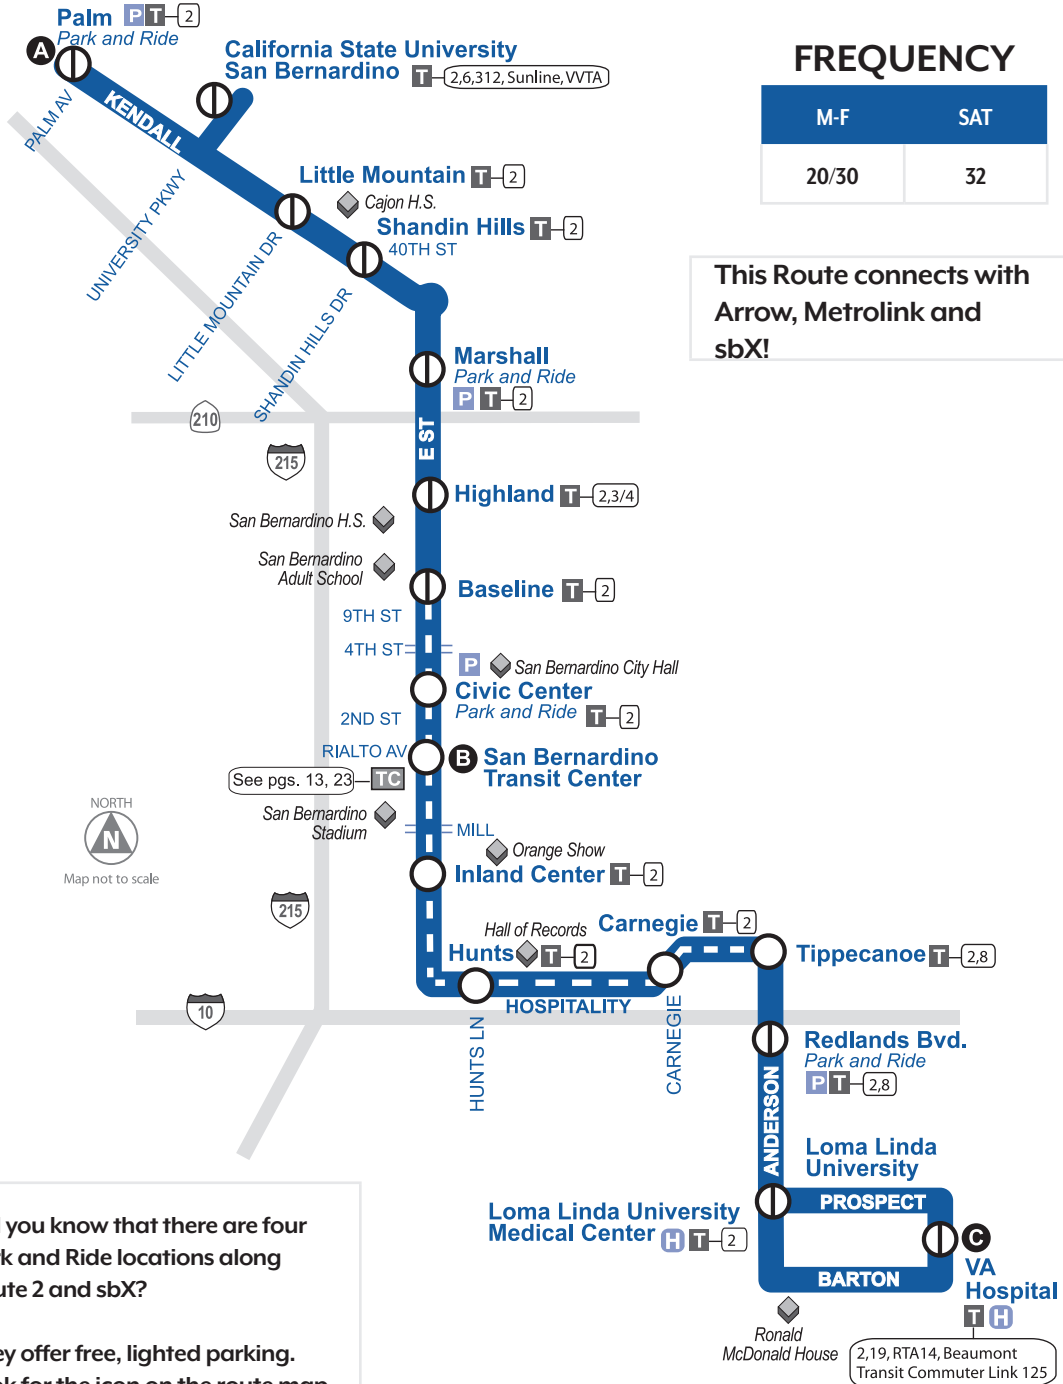

CSUSB - VA HOSPITAL

- Bus Route
- A Timepoint - Look for the matching symbol in the timetable section.
- Metrolink Station
- ◆ Point of interest
- T Transfer Point
- TC Transit/Transfer Center
- Tripper Service
- P Park-and-Ride
- H Medical Center
- 1,2 Connection Route(s)

sbX: MONDAY - FRIDAY

VA Hospital	SBTC*	Kendall & Palm	Kendall & Palm	SBTC*	VA Hospital
C	B	A	A	B	C
NORTHBOUND			SOUTHBOUND		
			5:33	6:01	6:25
			6:10	6:38	7:02
5:39	6:01	6:28	6:30	6:58	7:23
			6:50	7:18	7:43
6:10	6:32	6:59	7:10	7:39	8:05
6:30	6:52	7:19	7:30	7:59	8:25
6:50	7:12	7:39	7:50	8:19	8:45
7:10	7:34	8:02	8:10	8:39	9:05
7:30	7:54	8:22	8:30	8:59	9:25
7:50	8:14	8:42	8:50	9:19	9:45
8:10	8:34	9:02	9:10	9:39	10:06
8:30	8:54	9:22	9:30	9:59	10:26
8:50	9:14	9:42	9:58	10:27	10:56
9:14	9:39	10:07	10:22	10:51	11:20
9:38	10:03	10:31	10:46	11:15	11:44
10:02	10:28	10:58	11:10	11:39	12:08
10:26	10:52	11:22	11:34	12:03	12:32
10:50	11:16	11:46	11:58	12:27	12:56
11:14	11:43	12:13	12:22	12:51	1:20
11:38	12:07	12:37	12:46	1:15	1:44
12:02	12:31	1:01	1:10	1:40	2:09
12:26	12:55	1:25	1:34	2:04	2:33
12:50	1:19	1:49	1:58	2:28	2:57
1:14	1:43	2:13	2:22	2:52	3:21
1:38	2:07	2:37	2:46	3:16	3:45
2:02	2:31	3:01	3:03	3:33	4:02
2:26	2:55	3:25	3:25	3:55	4:24
2:46	3:15	3:45	3:45	4:15	4:44
3:06	3:36	4:06	4:07	4:36	5:05
3:26	3:56	4:26	4:27	4:56	5:25
3:46	4:16	4:46	4:47	5:16	5:45
4:06	4:36	5:06	5:07	5:36	6:04
4:26	4:56	5:26	5:27	5:56	6:24
4:46	5:16	5:46	5:47	6:16	6:44
5:06	5:36	6:06	6:07	6:36	7:02
5:26	5:53	6:23			
5:46	6:13	6:43	6:48	7:17	7:43
6:16	6:43	7:13	7:33	8:02	8:27
6:46	7:13	7:43			
7:16	7:41	8:11	8:24	8:52	9:17
7:46	8:11	8:41	8:54	9:22	9:46
8:36	8:59	9:29	9:33	10:01	10:25
9:26	9:49	10:19			
10:09	10:31	11:00			