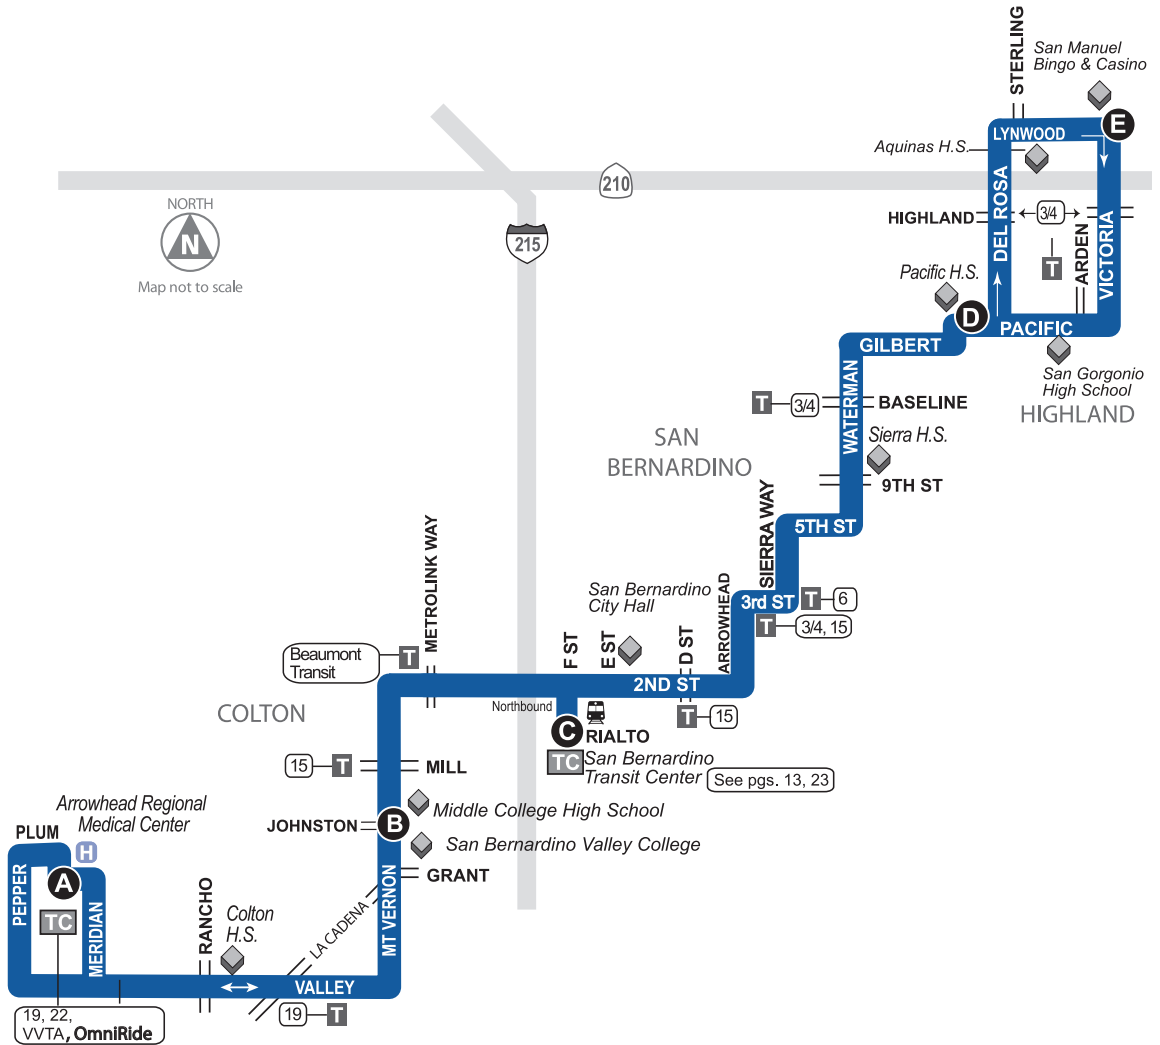

1

ARMC - SAN BERNARDINO - DEL ROSA

- █ Bus Route
- A Timepoint - Look for the matching symbol in the timetable section.
- Metrolink Station
- Point of Interest
- T Transfer Point
- TC Transit/Transfer Center
- ||||| Tripper Service
- P Park-and-Ride
- H Medical Center
- 1,2 Connection Route(s)

FREQUENCY

M-F	SAT	SUN
20/30	30	50

This Route connects with
Arrow Rail, Metrolink and sbX!