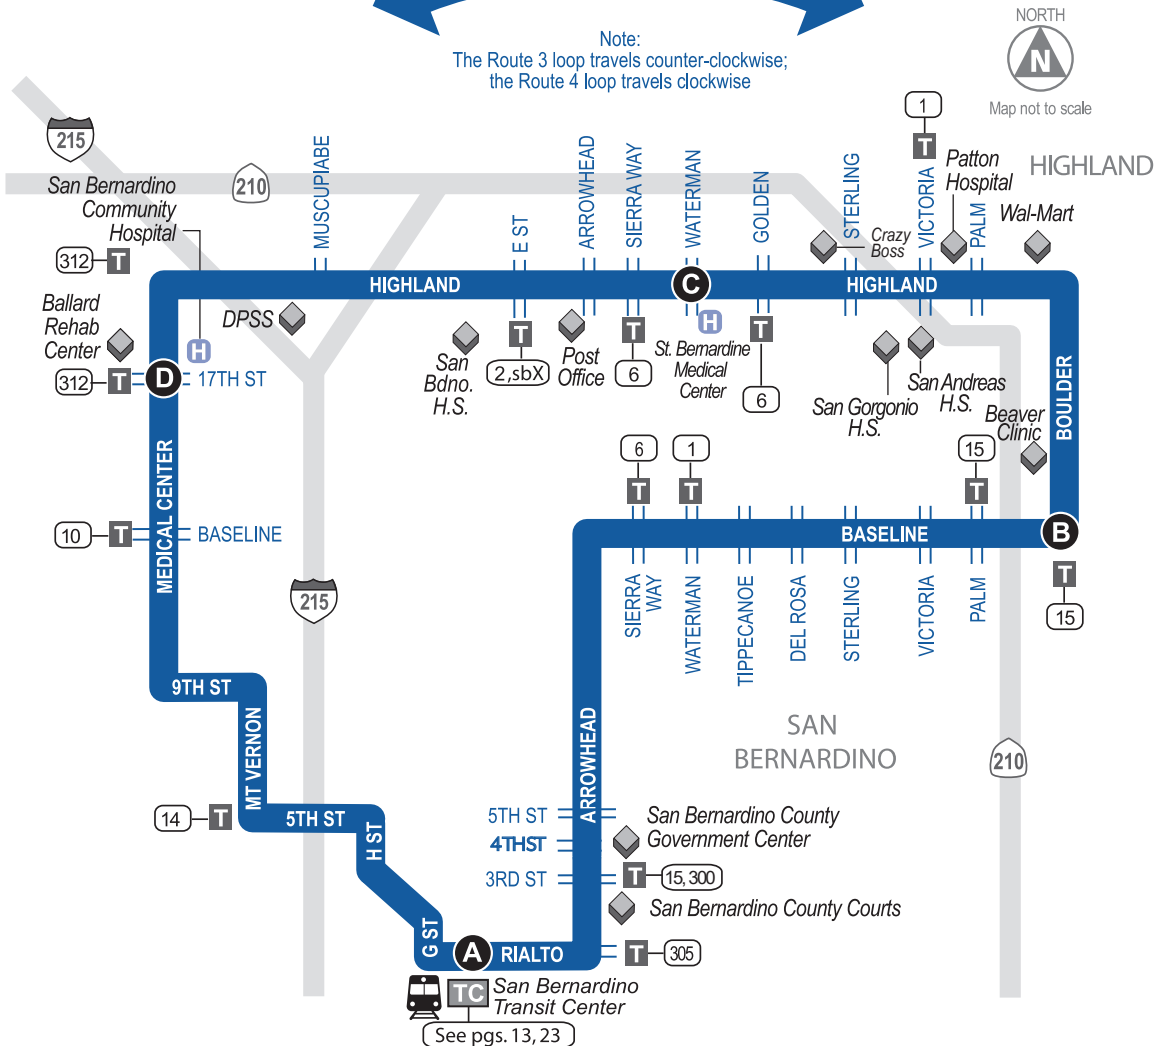

Note:
The Route 3 loop travels counter-clockwise;
the Route 4 loop travels clockwise